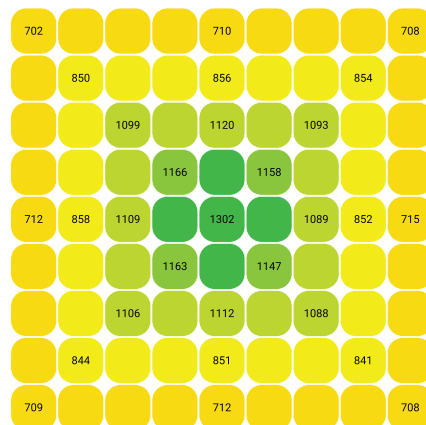

VOLT GROW®

Cutting-Edge LED Grow Lights for the Indoor Horticulture & Greenhouse Market

FL-1 SPECS:

PPF: 2000 $\mu\text{mol/s}$
 Wattage: 720W
 Efficacy: 2.8 $\mu\text{mol/J}$
 Warranty: 5 Years

Dimensions

FL-1 Full-Cycle LED Grow Light

Light Source	LED Chips
PPF	2000±5%
Wattage	720W
Efficacy ($\mu\text{mol/J}$)	2.8 $\mu\text{mol/J}$
Heat Output (BTU)	2450BTU
Mounting Height	≥ 6" (15.2cm) Above Canopy
Input Voltage	100 - 277V
Life Expectancy	50000 Hours +
Certifications	IP65 & UL Listed
Warranty	5 Years

FL-1 PPFD Maps

PPFD map for a 4'x4' area
 Average PPFD: 1027
 Mounting Height: 6 inches

PPFD map for a 5'x5' area
 Average PPFD: 939
 Mounting Height: 6 inches

PPFD map for a 6'x6' area
 Average PPFD: 744
 Mounting Height: 12 inches