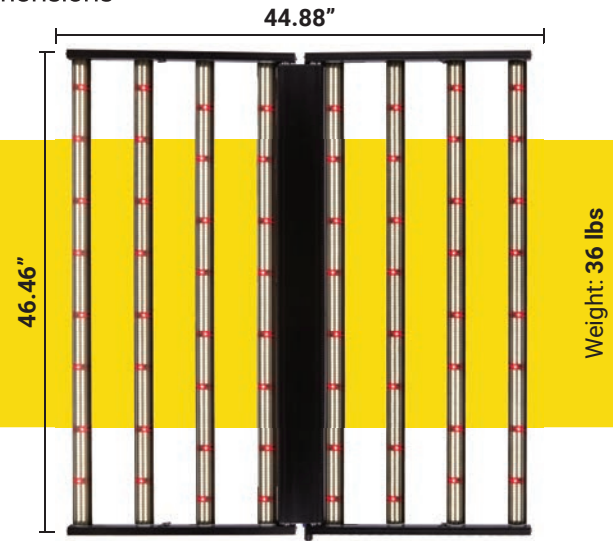

VOLT GROW®

Cutting-Edge LED Grow Lights for the Indoor Horticulture & Greenhouse Market

FL-1 SPECS:

PPF: 2000 $\mu\text{mol/s}$
 Wattage: 720W
 Efficacy: 2.8 $\mu\text{mol/J}$
 Warranty: 5 Years

Dimensions

FL-1 Full-Cycle LED Grow Light

Light Source	LED Chips
PPF	2000±5%
Wattage	720W
Efficacy ($\mu\text{mol/J}$)	2.8 $\mu\text{mol/J}$
Heat Output (BTU)	2450BTU
Mounting Height	≥ 6" (15.2cm) Above Canopy
Input Voltage	100 - 277V
Life Expectancy	50000 Hours +
Certifications	IP65 & UL Listed
Warranty	5 Years

FL-1 PPFD Maps

PPFD map for a 4'x4' area
 Average PPFD: 1027
 Mounting Height: 6 inches

PPFD map for a 5'x5' area
 Average PPFD: 939
 Mounting Height: 6 inches

PPFD map for a 6'x6' area
 Average PPFD: 744
 Mounting Height: 12 inches