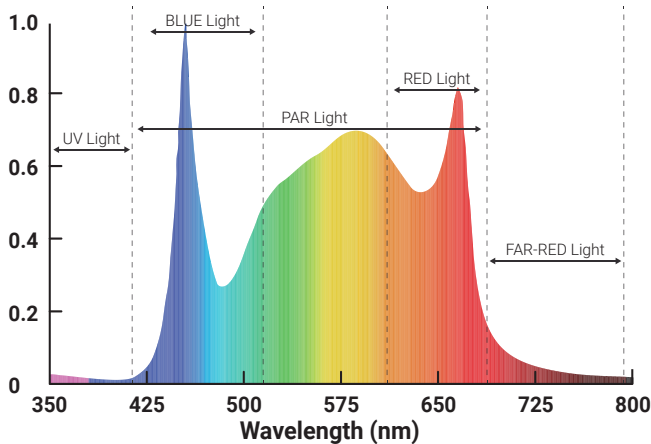

VOLT GROW®

Cutting-Edge LED Grow Lights for the Indoor Horticulture & Greenhouse Market

FL-1 SPECS:

PPF: 2000 $\mu\text{mol/s}$
 Wattage: 720W
 Efficacy: 2.8 $\mu\text{mol/J}$
 Warranty: 5 Years

Dimensions

- Built-in 0-10V Dimming with Remote Dimming Control Capability
- Dims to off, 0-100% in 1% increments
- Full Spectrum White Light using LED Chips
- All orders placed will ship same day

Spectrum Profile Graph

FL-1 Full-Cycle LED Grow Light

Light Source	LED Chips
PPF	2000±5%
Wattage	720W
Efficacy ($\mu\text{mol/J}$)	2.8 $\mu\text{mol/J}$
Heat Output (BTU)	2450BTU
Mounting Height	≥ 6" (15.2cm) Above Canopy
Input Voltage	100 - 277V
Life Expectancy	50000 Hours +
Certifications	IP65 & UL Listed
Warranty	5 Years