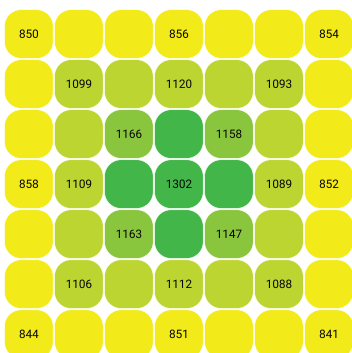

VOLT GROW®

Cutting-Edge LED Grow Lights for the Indoor Horticulture & Greenhouse Market

FL-1 SPECS:

PPF: 2000 $\mu\text{mol/s}$
 Wattage: 720W
 Efficacy: 2.8 $\mu\text{mol/J}$
 Warranty: 5 Years

Dimensions

FL-1 Full-Cycle LED Grow Light

Light Source	LED Chips
PPF	2000±5%
Wattage	720W
Efficacy ($\mu\text{mol/J}$)	2.8 $\mu\text{mol/J}$
Heat Output (BTU)	2450BTU
Mounting Height	≥ 6" (15.2cm) Above Canopy
Input Voltage	100 - 277V
Life Expectancy	50000 Hours +
Certifications	IP65 & UL Listed
Warranty	5 Years

FL-1 PPFD Maps

PPFD map for a 4'x4' area
 Average PPFD: 1027
 Mounting Height: 6 inches

PPFD map for a 5'x5' area
 Average PPFD: 939
 Mounting Height: 6 inches

PPFD map for a 6'x6' area
 Average PPFD: 744
 Mounting Height: 12 inches