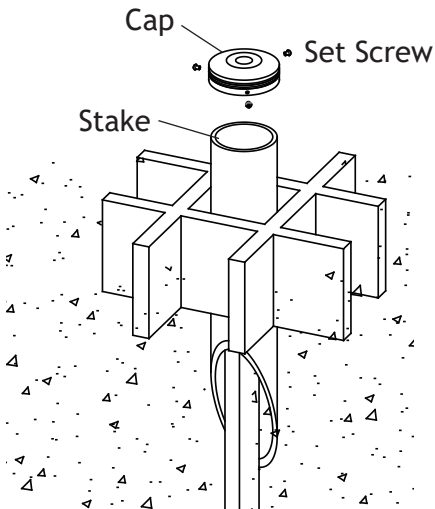

VOLT® 120V Brass LED Spotlight with Knuckle (Bronze)
VAL-204X-LI-BBZ

Product Dimensions

6W 120V Spot Light & 12W 120V Spot Light

18W 120V Spot Light

1 Install Stake and Conduit

Dig a hole in the ground for the conduit runs and the stake. Install the conduit. Slide the stabilizer grid onto the stake and secure with the screws. Place the stake over the conduit runs. Backfill against the mounting stake.

2 Remove Cap from Stake

Remove the cap from the stake by loosening the set screws.

INSTALLATION INSTRUCTIONS

VOLT® 120V Brass LED Spotlight with Knuckle (Bronze)
VAL-204X-LI-BBZ

3 Install Cap to Fixture

Thread the cap onto the fixture body and hand tighten until snug.

4 Wire Connection and Fixture Installation

Allow enough wire from the fixture for adjustment purposes. Connect the wires from the fixture to the 120v supply wires. The white wire goes to the “Neutral” wire; the black wire goes to the “Live” wire; and the green wire goes to the “Ground” wire. Use a UL certified wire connector for each connection.

5 Adjust Lamp Direction

Loosen the set screw at the joint by using the Allen wrench and adjust the fixture body to the desired direction. When the desired direction is achieved, tighten the set screw until snug.