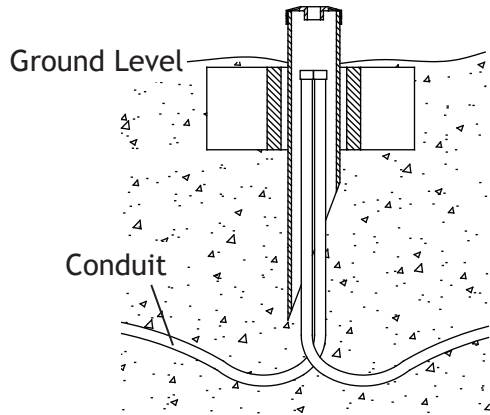

VOLT® 120V Brass LED Spotlight with Knuckle (Bronze)
VAL-204X-LI-BBZ

Product Dimensions

6W 120V Spot Light & 12W 120V Spot Light

18W 120V Spot Light

1 Install Stake and Conduit

Dig a hole in the ground for the conduit runs and the stake. Install the conduit. Slide the stabilizer grid onto the stake and secure with the screws. Place the stake over the conduit runs. Backfill against the mounting stake.

2 Remove Cap from Stake

Remove the cap from the stake by loosening the set screws.

INSTALLATION INSTRUCTIONS

VOLT® 120V Brass LED Spotlight with Knuckle (Bronze)
VAL-204X-LI-BBZ

3 Install Cap to Fixture

Thread the cap onto the fixture body and hand tighten until snug.

4 Wire Connection and Fixture Installation

Allow enough wire from the fixture for adjustment purposes. Connect the wires from the fixture to the 120v supply wires. The white wire goes to the “Neutral” wire; the black wire goes to the “Live” wire; and the green wire goes to the “Ground” wire. Use a UL certified wire connector for each connection.

5 Adjust Lamp Direction

Loosen the set screw at the joint by using the Allen wrench and adjust the fixture body to the desired direction. When the desired direction is achieved, tighten the set screw until snug.