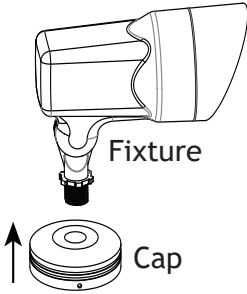

VOLT® 120V Brass LED Spotlight with Knuckle (Bronze)
VAL-204X-LI-BBZ

Product Dimensions

6W 120V Spot Light & 12W 120V Spot Light

18W 120V Spot Light

1 Install Stake and Conduit

Dig a hole in the ground for the conduit runs and the stake. Install the conduit. Slide the stabilizer grid onto the stake and secure with the screws. Place the stake over the conduit runs. Backfill against the mounting stake.

2 Remove Cap from Stake

Remove the cap from the stake by loosening the set screws.

INSTALLATION INSTRUCTIONS

VOLT® 120V Brass LED Spotlight with Knuckle (Bronze)
VAL-204X-LI-BBZ

3 Install Cap to Fixture

Thread the cap onto the fixture body and hand tighten until snug.

4 Wire Connection and Fixture Installation

Allow enough wire from the fixture for adjustment purposes. Connect the wires from the fixture to the 120v supply wires. The white wire goes to the “Neutral” wire; the black wire goes to the “Live” wire; and the green wire goes to the “Ground” wire. Use a UL certified wire connector for each connection.

5 Adjust Lamp Direction

Loosen the set screw at the joint by using the Allen wrench and adjust the fixture body to the desired direction. When the desired direction is achieved, tighten the set screw until snug.