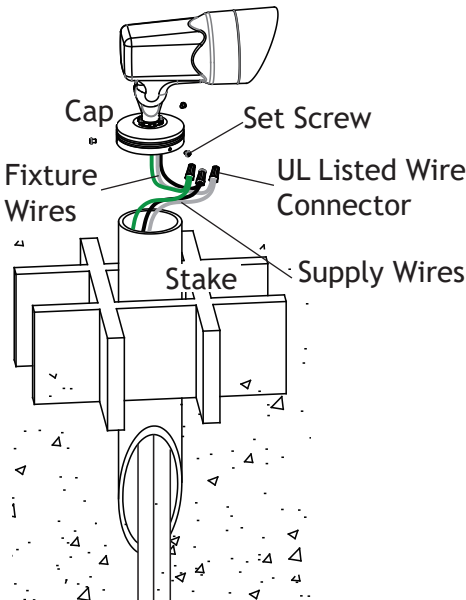

VOLT® 120V Brass LED Spotlight with Knuckle (Bronze)
VAL-204X-LI-BBZ

Product Dimensions

6W 120V Spot Light & 12W 120V Spot Light

18W 120V Spot Light

1 Install Stake and Conduit

Dig a hole in the ground for the conduit runs and the stake. Install the conduit. Slide the stabilizer grid onto the stake and secure with the screws. Place the stake over the conduit runs. Backfill against the mounting stake.

2 Remove Cap from Stake

Remove the cap from the stake by loosening the set screws.

INSTALLATION INSTRUCTIONS

VOLT® 120V Brass LED Spotlight with Knuckle (Bronze)
VAL-204X-LI-BBZ

3 Install Cap to Fixture

Thread the cap onto the fixture body and hand tighten until snug.

4 Wire Connection and Fixture Installation

Allow enough wire from the fixture for adjustment purposes. Connect the wires from the fixture to the 120v supply wires. The white wire goes to the “Neutral” wire; the black wire goes to the “Live” wire; and the green wire goes to the “Ground” wire. Use a UL certified wire connector for each connection.

5 Adjust Lamp Direction

Loosen the set screw at the joint by using the Allen wrench and adjust the fixture body to the desired direction. When the desired direction is achieved, tighten the set screw until snug.