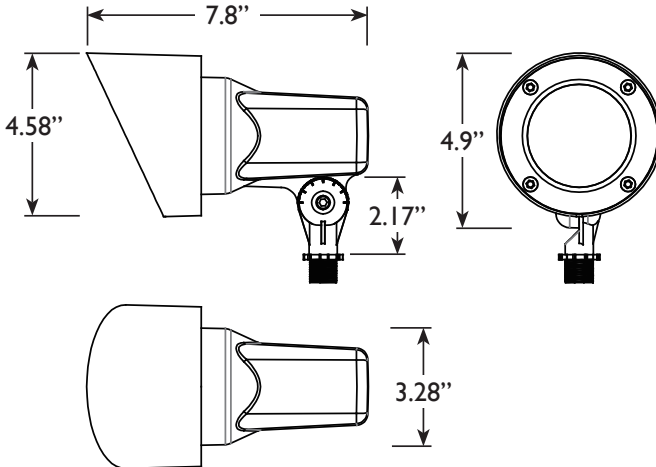

Products Model

Model	Input Voltage	Power Factor	Watt	Input Current
6W Spotlight	100-277V	≥ 0.95	6W	.1A
12W Spotlight	100-277V	≥ 0.95	12W	.12A
18W Spotlight	100-277V	≥ 0.95	18W	.18A

INSTALLATION INSTRUCTIONS

VOLT® 120V Brass LED Spotlight with Knuckle (Bronze)
VAL-204X-LI-BBZ

Product Dimensions

6W 120V Spot Light & 12W 120V Spot Light

18W 120V Spot Light

1 Install Stake and Conduit

Dig a hole in the ground for the conduit runs and the stake. Install the conduit. Slide the stabilizer grid onto the stake and secure with the screws. Place the stake over the conduit runs. Backfill against the mounting stake.