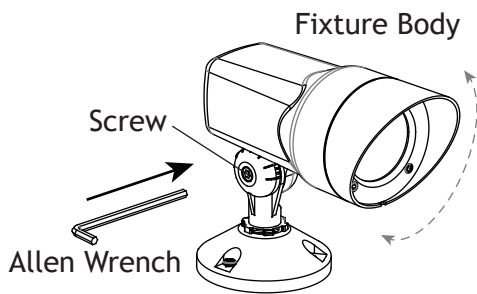

5 Adjust Lamp Direction

Loosen the set screw at the joint by using the Allen wrench and adjust the fixture body to the desired direction. When the desired direction is achieved, tighten the set screw until snug.

After installation, please

- A. Double check whether the lighting fixture is firmly fixed.
- B. Double check the wires are connected correctly.

At last, turn on the power and check if the lighting fixture is working properly.