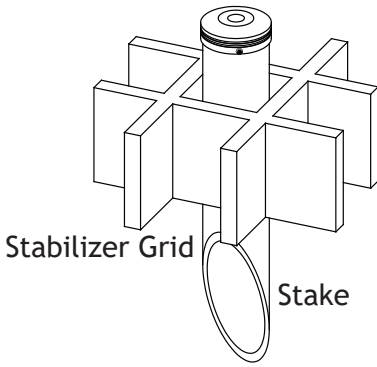

VOLT® 120V Brass LED Spotlight with Knuckle (Bronze)
VAL-204X-LI-BBZ

Product Dimensions

6W 120V Spot Light & 12W 120V Spot Light

18W 120V Spot Light

1 Install Stake and Conduit

Dig a hole in the ground for the conduit runs and the stake. Install the conduit. Slide the stabilizer grid onto the stake and secure with the screws. Place the stake over the conduit runs. Backfill against the mounting stake.

2 Remove Cap from Stake

Remove the cap from the stake by loosening the set screws.

INSTALLATION INSTRUCTIONS

VOLT® 120V Brass LED Spotlight with Knuckle (Bronze)
VAL-204X-LI-BBZ

3 Install Cap to Fixture

Thread the cap onto the fixture body and hand tighten until snug.