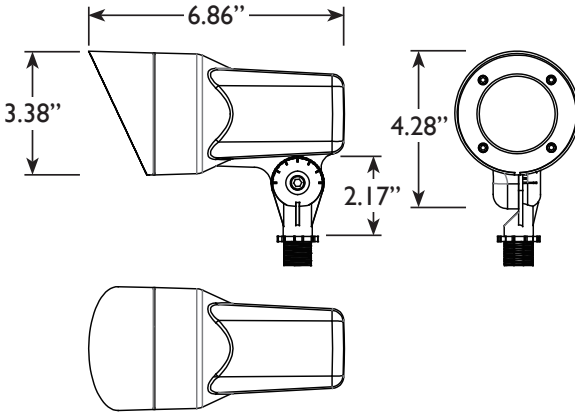

INSTALLATION INSTRUCTIONS

VOLT® 120V Brass LED Spotlight with Knuckle (Bronze)
VAL-204X-LI-BBZ

Product Dimensions

6W 120V Spot Light & 12W 120V Spot Light