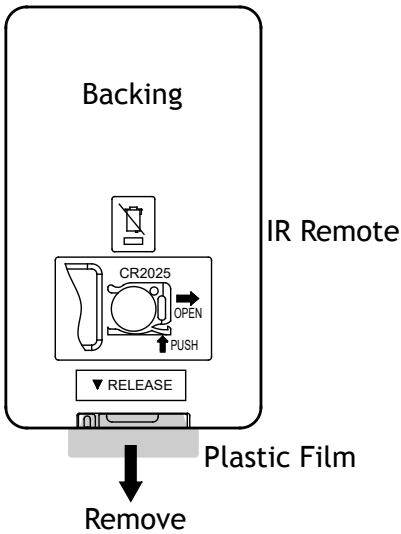

To avoid explosion:

1. Make sure the supply voltage is the same as the rated luminaire voltage.
2. Do not install where the marked operating temperatures exceed the ignition temperature of the hazardous atmosphere.
3. Do not operate in ambient temperatures above those indicated on the luminaire nameplate.

Package Contents

- A. (1) Fixture

Products Model

Model	Input Voltage	Watt	Input Current
15W Floodlight	120V	15W	0.22A
30W Floodlight		30W	0.41A

Product Dimensions

1 Rotate Yoke Mount

Rotate the yoke mount towards the back of the fixture body.

2 Plug in Fixture

Place the fixture on the ground at your desired location. Place the plug in the outlet.

Turn on the power and check if the lighting fixture works. If not, please turn off the power and contact with local electrician.

IR Remote

An IR Remote is suitable for this fixture. Please refer to the following instructions for usage and battery replacement.

1 Remove Plastic Film

Remove the plastic film from the IR remote before use.