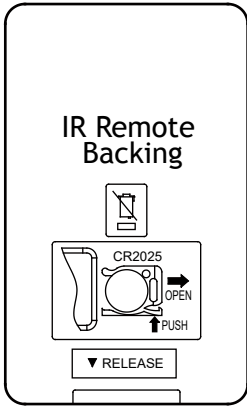

3 Replace Battery