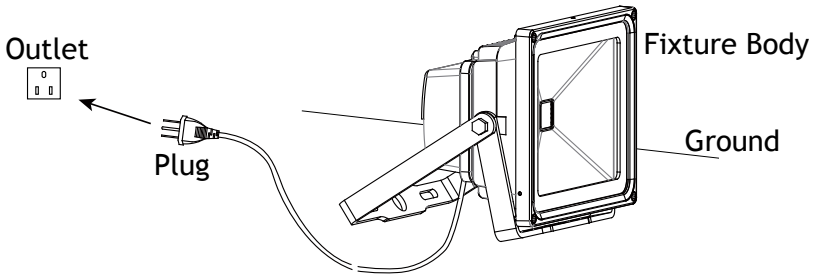

Package Contents

- A. (1) Fixture

Products Model

Model	Input Voltage	Watt	Input Current
15W Floodlight	120V	15W	0.22A
30W Floodlight		30W	0.41A

Product Dimensions

1 Rotate Yoke Mount

Rotate the yoke mount towards the back of the fixture body.

2 Plug in Fixture

Place the fixture on the ground at your desired location. Place the plug in the outlet.

Turn on the power and check if the lighting fixture works. If not, please turn off the power and contact with local electrician.