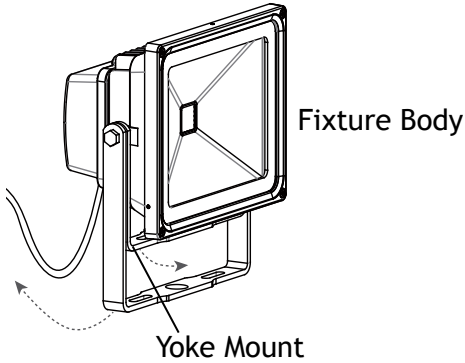

Package Contents

- A. (1) Fixture

Products Model

Model	Input Voltage	Watt	Input Current
15W Floodlight	120V	15W	0.22A
30W Floodlight		30W	0.41A

Product Dimensions

1 Rotate Yoke Mount

Rotate the yoke mount towards the back of the fixture body.

2 Plug in Fixture

Place the fixture on the ground at your desired location. Place the plug in the outlet.

Turn on the power and check if the lighting fixture works. If not, please turn off the power and contact with local electrician.