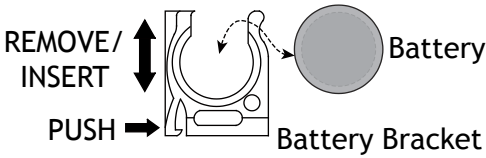

Push the side of the battery bracket and carefully remove it from the IR remote. Replace the battery and then insert the battery bracket back into the IR remote.

Replacement Battery Style:
CR2025 Button Battery