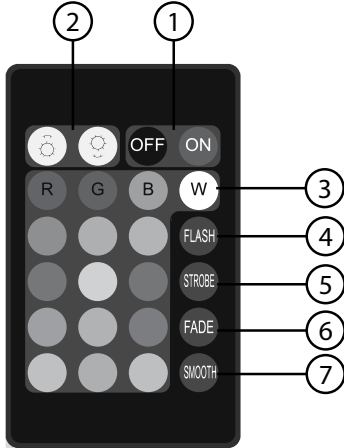

2 Plug in Fixture

Place the fixture on the ground at your desired location. Place the plug in the outlet.

Turn on the power and check if the lighting fixture works. If not, please turn off the power and contact with local electrician.

IR Remote

An IR Remote is suitable for this fixture. Please refer to the following instructions for usage and battery replacement.

1 Remove Plastic Film

Remove the plastic film from the IR remote before use.

2 IR Remote Functions

NOTE: When using the remote make sure it is pointed at the sensor in the faceplate so it operates properly.

- 1. On/Off
- 2. Brightness Control
- 3. 16 color selections

4. Flash

- ▶ Mode 1: Repeats Red, Green, Blue + color cycle for 1 second duration of each of the seven colors within this mode.
- ▶ Mode 2: Hit flash a second time and this mode slowly blends the same seven colors from mode one, mixing them together.

5. Strobe

- ▶ Mode 1: Pick any color on the remote, then press strobe and that color will strobe every second alternating between on and off.
- ▶ Mode 2: Hit strobe a second time and this mode will strobe a blended white color at the same speed as before.