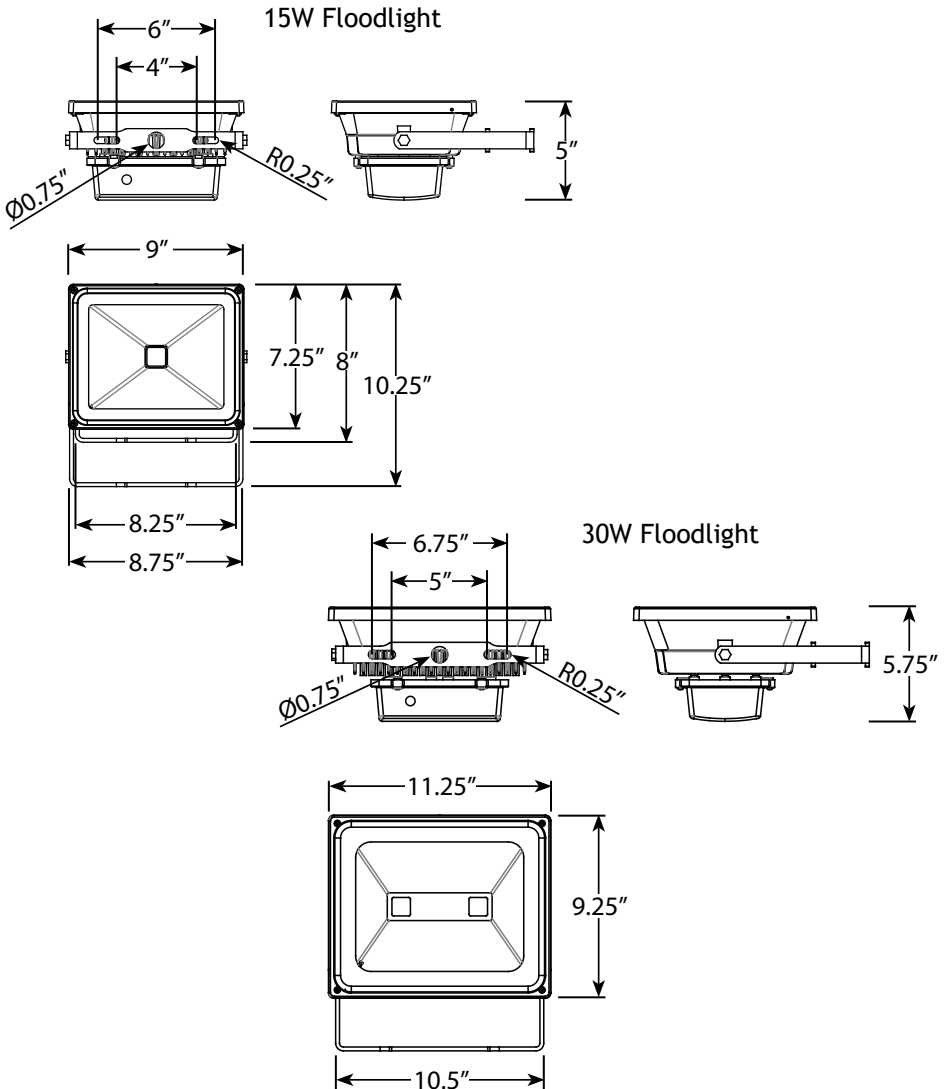

Package Contents

- A. (1) Fixture

Products Model

Model	Input Voltage	Watt	Input Current
15W Floodlight	120V	15W	0.22A
30W Floodlight		30W	0.41A

Product Dimensions

1 Rotate Yoke Mount

Rotate the yoke mount towards the back of the fixture body.