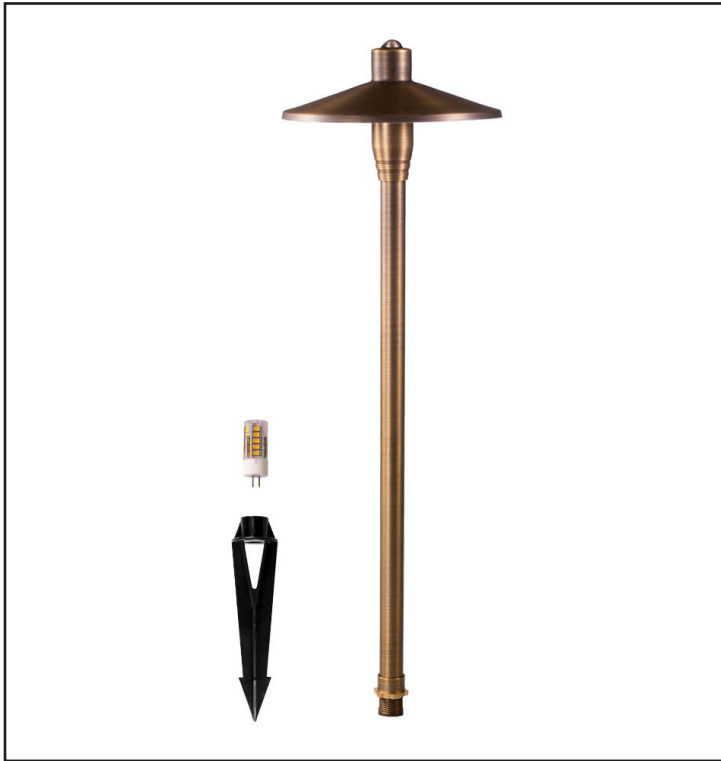

# Lumen Logic™ LogiPath G2 Path Light

Project Name: \_\_\_\_\_  
 Date: \_\_\_\_\_  
 Location: \_\_\_\_\_  
 Type: \_\_\_\_\_  
 Model Number: \_\_\_\_\_  
 Quantity: \_\_\_\_\_  
 Prepared By: \_\_\_\_\_  
 Comments: \_\_\_\_\_

## Description

The Lumen Logic™ LogiPath G2 Path Light is a professional-grade low-voltage (12V) light. Constructed of durable, high-quality brass with an antique bronze finish. Includes a 3W LED GU4 Bi-Pin bulb and mounting stake. Ideal for illumination on walkways, driveways, garden beds, and patios. Backed by a lifetime warranty.

### Materials

Construction	Cast Brass
Finish	Bronze
Lead Wire	4' 18AWG, SPT-1
Lens	Convex Clear Polycarbonate
Mounting	9" PVC Stake

### Photometrics

Light Source	LED GU4 Bi-Pin
Light Output (Lumens)	100 Lumens
Beam Angle	12' Diameter
Color Temperature (CCT)	2700K
Color Rendering Index (CRI)	>80
Lamp Life (L70)	30,000 Hours