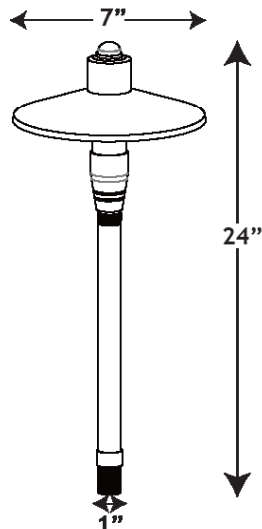

Dimensions