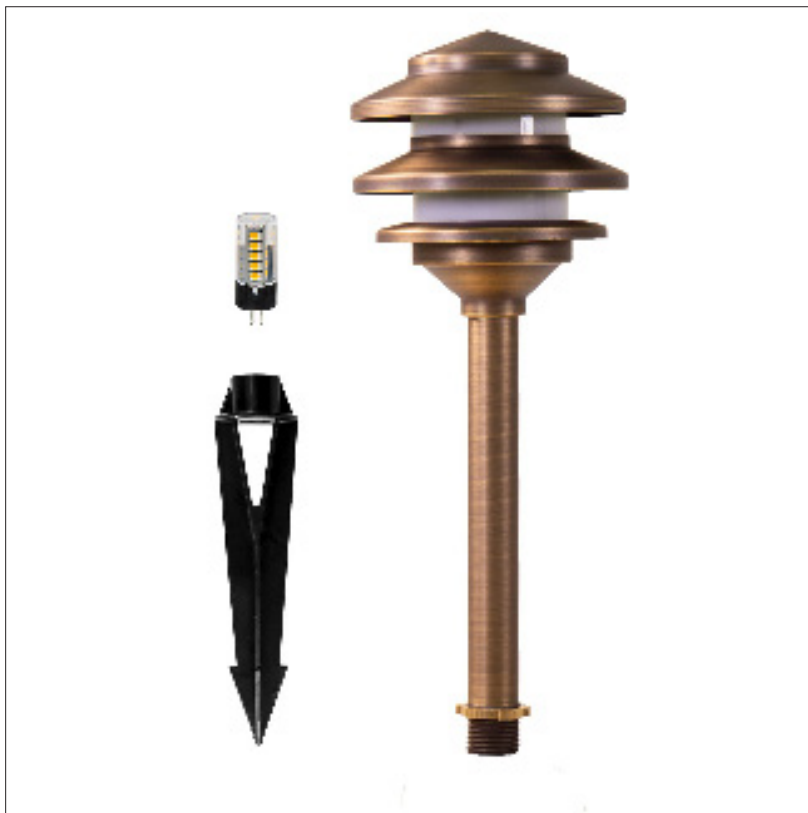

Project Name: _____
 Date: _____
 Location: _____
 Type: _____
 Model Number: _____
 Quantity: _____
 Prepared By: _____
 Comments: _____

Description

The Lumen Logic™ LogiPath II area light is a robust brass pathway light that features a classic pagoda style look. The louvered flanges help to almost completely block glare while still allowing enough light to emit on the pathway to guide travelers in the night. Comes with a lifetime warranty.

Specifications

Materials

Construction	Cast Brass
Finish	Bronze
Lead Wire	4' 18AWG, SPT-1
Lens	Frosted Polycarbonate
Mounting	9" PVC Stake

Photometrics

Light Source	LED GU4 Bi-Pin
Light Output (Lumens)	30 Lumens
Beam Angle	360° light pattern
Color Temperature (CCT)	2700K
Color Rendering Index (CRI)	>80
Lamp Life (L70)	30,000 Hours

Dimensions

Electrical

Energy Consumption (watts)	3.0 Watts
Power Factor	0.61
Operating Voltage Range	12-15 Volts
Power Supply	Low Voltage Transformer

Installation

Orientation	As Pictured only
-------------	------------------