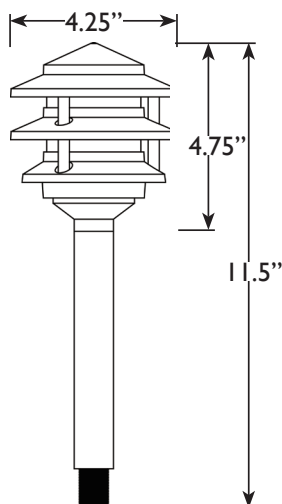

Specifications

Materials

Construction	Cast Brass
Finish	Bronze
Lead Wire	4' 18AWG, SPT-1
Lens	Frosted Polycarbonate
Mounting	9" PVC Stake

Photometrics

Light Source	LED GU4 Bi-Pin
Light Output (Lumens)	30 Lumens
Beam Angle	360° light pattern
Color Temperature (CCT)	2700K
Color Rendering Index (CRI)	>80
Lamp Life (L70)	30,000 Hours

Dimensions

Electrical

Energy Consumption (watts)	3.0 Watts
Power Factor	0.61
Operating Voltage Range	12-15 Volts
Power Supply	Low Voltage Transformer

Installation

Orientation	As Pictured only
-------------	------------------