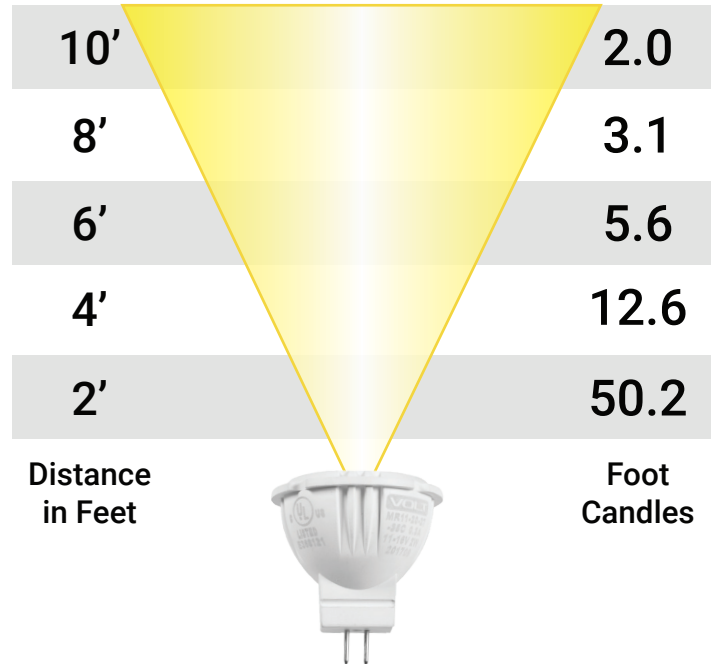

# VOLT® 12V LED Lamps Single Source MR11 Series

**MR11-20-XX-38C**

Wattage: 2	Beam Spread: 38°
------------	------------------

**MR11-20-XX-60C**

Wattage: 2	Beam Spread: 60°
------------	------------------

**MR11-30-XX-38C**

Wattage: 4	Beam Spread: 38°
------------	------------------

**MR11-30-XX-60C**

Wattage: 4	Beam Spread: 60°
------------	------------------

Specifications subject to change without notice.