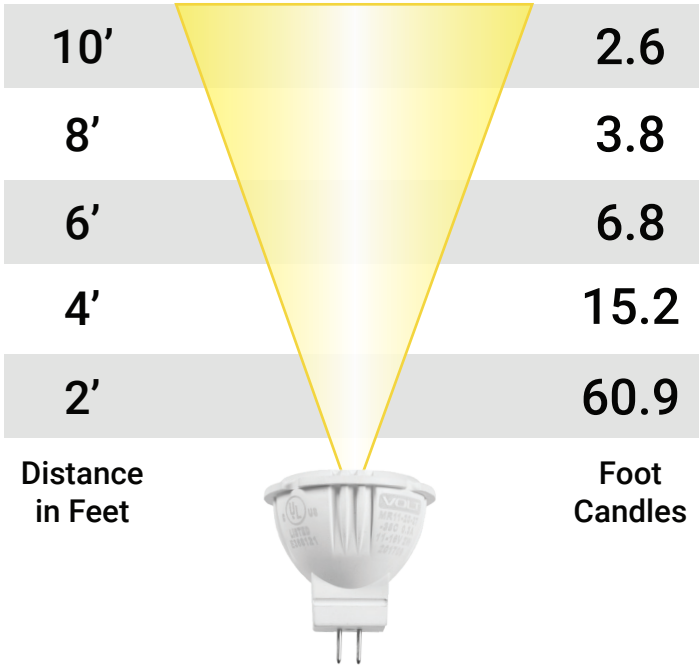

# VOLT® 12V LED Lamps Single Source MR11 Series

**MR11-20-XX-38C**

Wattage: 2	Beam Spread: 38°
------------	------------------

**MR11-20-XX-60C**

Wattage: 2	Beam Spread: 60°
------------	------------------

**MR11-30-XX-38C**

Wattage: 4	Beam Spread: 38°
------------	------------------

**MR11-30-XX-60C**

Wattage: 4	Beam Spread: 60°
------------	------------------

Specifications subject to change without notice.