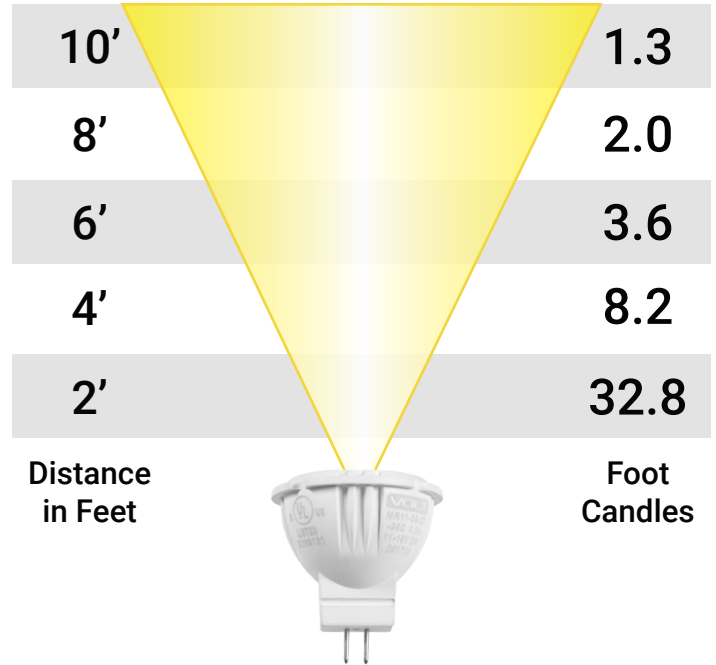

# VOLT® 12V LED Lamps Single Source MR11 Series

**MR11-20-XX-38C**

Wattage: 2	Beam Spread: 38°
------------	------------------

**MR11-20-XX-60C**

Wattage: 2	Beam Spread: 60°
------------	------------------

**MR11-30-XX-38C**

Wattage: 4	Beam Spread: 38°
------------	------------------

**MR11-30-XX-60C**

Wattage: 4	Beam Spread: 60°
------------	------------------

Specifications subject to change without notice.