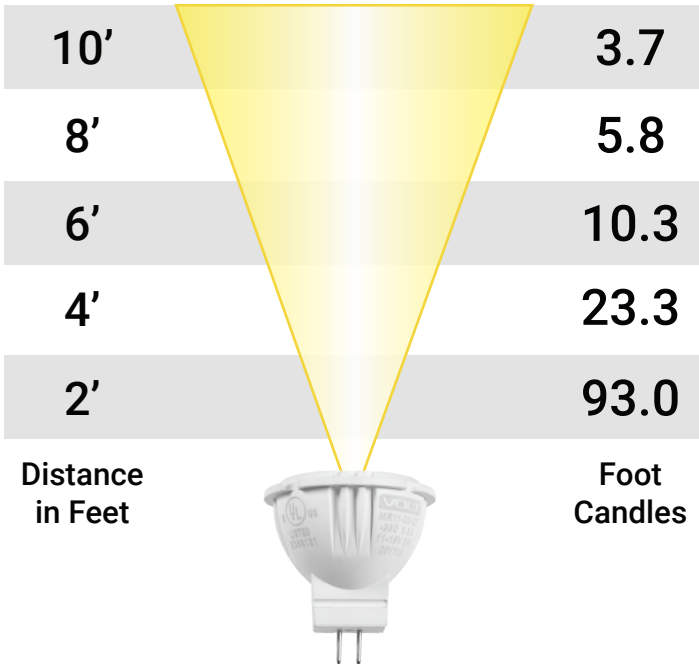

# VOLT® 12V LED Lamps Single Source MR11 Series

**MR11-20-XX-38C**

Wattage: 2	Beam Spread: 38°
------------	------------------

**MR11-20-XX-60C**

Wattage: 2	Beam Spread: 60°
------------	------------------

**MR11-30-XX-38C**

Wattage: 4	Beam Spread: 38°
------------	------------------

**MR11-30-XX-60C**

Wattage: 4	Beam Spread: 60°
------------	------------------

Specifications subject to change without notice.