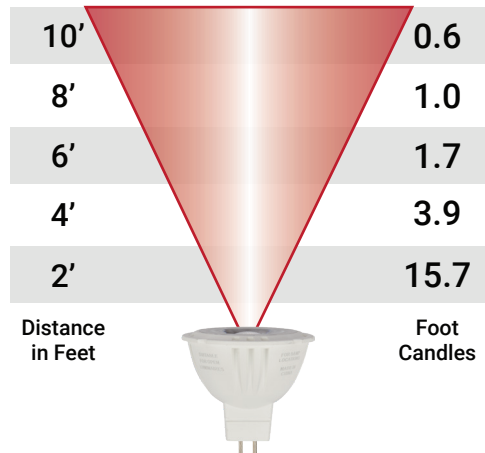

PRODUCT SPECIFICATIONS

AMP® 12V LED Lamps Single Source Color MR16 Series

MR16-6W-BL1-60

Wattage: 6

Beam Spread: 60°

MR16-6W-GR1-60

Wattage: 6

Beam Spread: 60°

MR16-6W-OR1-60

Wattage: 6

Beam Spread: 60°

MR16-6W-RD1-60

Wattage: 6

Beam Spread: 60°

MR16-15-AM-60

Wattage: 1

Beam Spread: 60°

MR16-15-RD-60

Wattage: 1

Beam Spread: 60°

Specifications subject to change without notice.

©Copyright 2021, AMP® Lighting, Lutz FL 33549 - All rights reserved. Patents pending.

www.amplighting.com