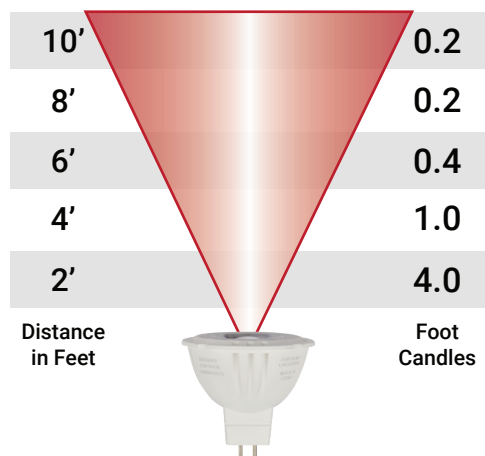

PRODUCT SPECIFICATIONS

AMP® 12V LED Lamps Single Source Color MR16 Series

MR16-6W-BL1-60

Wattage: 6

Beam Spread: 60°

MR16-6W-GR1-60

Wattage: 6

Beam Spread: 60°

MR16-6W-OR1-60

Wattage: 6

Beam Spread: 60°

MR16-6W-RD1-60

Wattage: 6

Beam Spread: 60°

MR16-15-AM-60

Wattage: 1

Beam Spread: 60°

MR16-15-RD-60

Wattage: 1

Beam Spread: 60°

Specifications subject to change without notice.

©Copyright 2021, AMP® Lighting, Lutz FL 33549 - All rights reserved. Patents pending.

www.amplighting.com