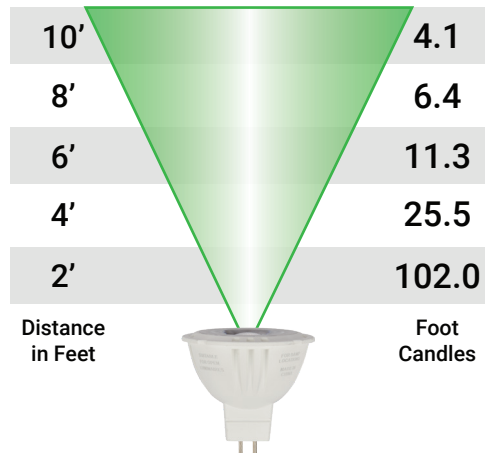

PRODUCT SPECIFICATIONS

AMP® 12V LED Lamps Single Source Color MR16 Series

MR16-6W-BL1-60

Wattage: 6

Beam Spread: 60°

MR16-6W-GR1-60

Wattage: 6

Beam Spread: 60°

MR16-6W-OR1-60

Wattage: 6

Beam Spread: 60°

MR16-6W-RD1-60

Wattage: 6

Beam Spread: 60°

MR16-15-AM-60

Wattage: 1

Beam Spread: 60°

MR16-15-RD-60

Wattage: 1

Beam Spread: 60°

Specifications subject to change without notice.

©Copyright 2021, AMP® Lighting, Lutz FL 33549 - All rights reserved. Patents pending.

www.amplighting.com