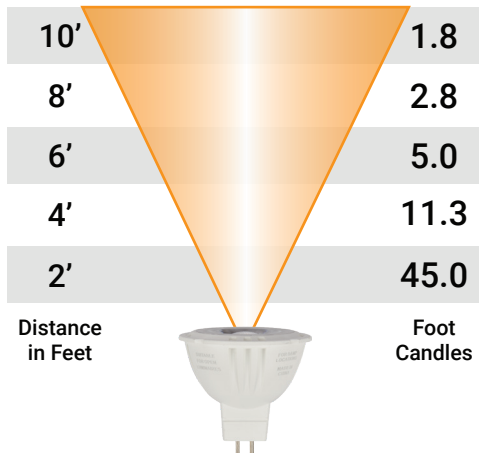

PRODUCT SPECIFICATIONS

AMP® 12V LED Lamps Single Source Color MR16 Series

MR16-6W-BL1-60

Wattage: 6

Beam Spread: 60°

MR16-6W-GR1-60

Wattage: 6

Beam Spread: 60°

MR16-6W-OR1-60

Wattage: 6

Beam Spread: 60°

MR16-6W-RD1-60

Wattage: 6

Beam Spread: 60°

MR16-15-AM-60

Wattage: 1

Beam Spread: 60°

MR16-15-RD-60

Wattage: 1

Beam Spread: 60°

Specifications subject to change without notice.

©Copyright 2021, AMP® Lighting, Lutz FL 33549 - All rights reserved. Patents pending.

www.amplighting.com