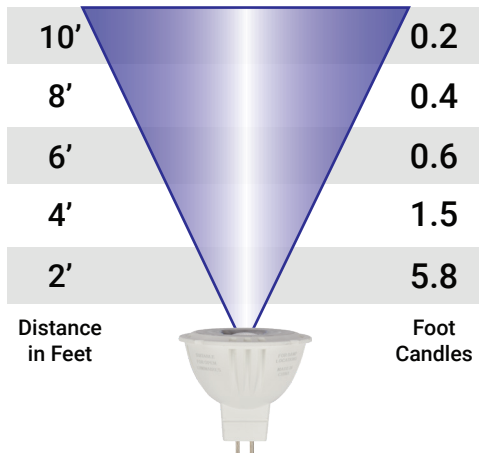

PRODUCT SPECIFICATIONS

AMP® 12V LED Lamps Single Source Color MR16 Series

MR16-6W-BL1-60

Wattage: 6

Beam Spread: 60°

MR16-6W-GR1-60

Wattage: 6

Beam Spread: 60°

MR16-6W-OR1-60

Wattage: 6

Beam Spread: 60°

MR16-6W-RD1-60

Wattage: 6

Beam Spread: 60°

MR16-15-AM-60

Wattage: 1

Beam Spread: 60°

MR16-15-RD-60

Wattage: 1

Beam Spread: 60°

Specifications subject to change without notice.

©Copyright 2021, AMP® Lighting, Lutz FL 33549 - All rights reserved. Patents pending.

www.amplighting.com