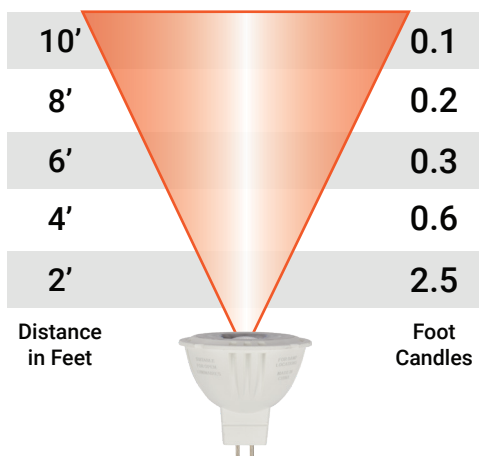

PRODUCT SPECIFICATIONS

AMP® 12V LED Lamps Single Source Color MR16 Series

MR16-6W-BL1-60

Wattage: 6

Beam Spread: 60°

MR16-6W-GR1-60

Wattage: 6

Beam Spread: 60°

MR16-6W-OR1-60

Wattage: 6

Beam Spread: 60°

MR16-6W-RD1-60

Wattage: 6

Beam Spread: 60°

MR16-15-AM-60

Wattage: 1

Beam Spread: 60°

MR16-15-RD-60

Wattage: 1

Beam Spread: 60°

Specifications subject to change without notice.

©Copyright 2021, AMP® Lighting, Lutz FL 33549 - All rights reserved. Patents pending.

www.amplighting.com