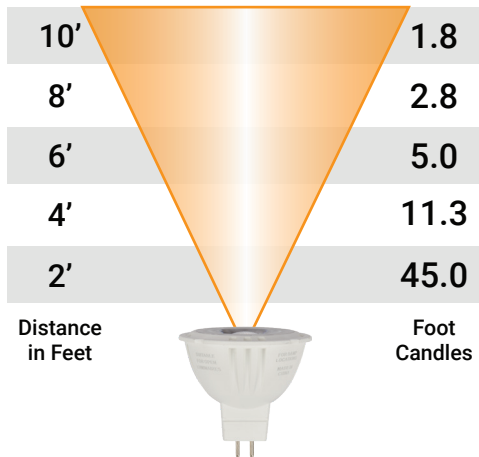

PRODUCT SPECIFICATIONS

VOLT® 12V LED Lamps Single Source Color MR16 Series

MR16-6W-BL1-60

Wattage: 6	Beam Spread: 60°
------------	------------------

MR16-6W-GR1-60

Wattage: 6	Beam Spread: 60°
------------	------------------

MR16-6W-OR1-60

Wattage: 6	Beam Spread: 60°
------------	------------------

MR16-6W-RD1-60

Wattage: 6	Beam Spread: 60°
------------	------------------

MR16-15-AM-60

Wattage: 1	Beam Spread: 60°
------------	------------------

MR16-15-RD-60

Wattage: 1	Beam Spread: 60°
------------	------------------

Specifications subject to change without notice.

© Copyright 2021, VOLT® Lighting, Lutz, FL USA 33549 • All rights reserved • 813.978.3700