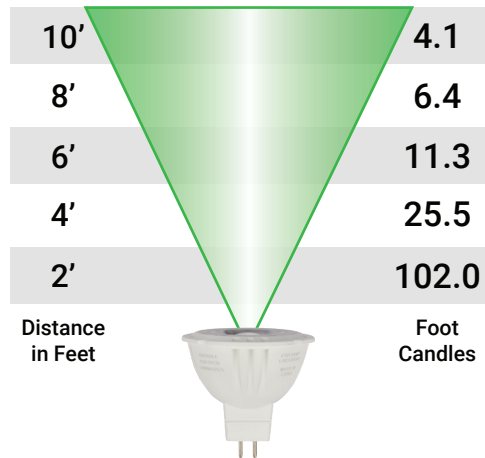

PRODUCT SPECIFICATIONS

VOLT® 12V LED Lamps Single Source Color MR16 Series

MR16-6W-BL1-60

Wattage: 6	Beam Spread: 60°
------------	------------------

MR16-6W-GR1-60

Wattage: 6	Beam Spread: 60°
------------	------------------

MR16-6W-OR1-60

Wattage: 6	Beam Spread: 60°
------------	------------------

MR16-6W-RD1-60

Wattage: 6	Beam Spread: 60°
------------	------------------

MR16-15-AM-60

Wattage: 1	Beam Spread: 60°
------------	------------------

MR16-15-RD-60

Wattage: 1	Beam Spread: 60°
------------	------------------

Specifications subject to change without notice.

© Copyright 2021, VOLT® Lighting, Lutz, FL USA 33549 • All rights reserved • 813.978.3700