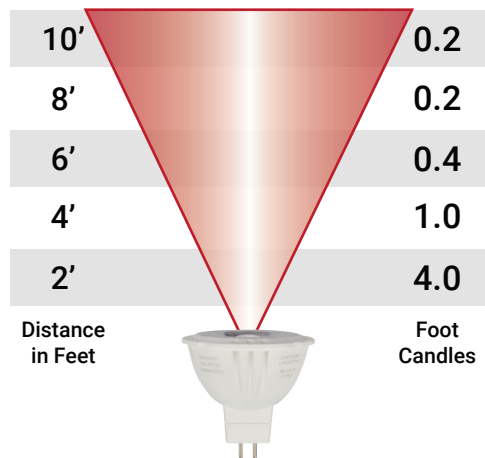

PRODUCT SPECIFICATIONS

VOLT® 12V LED Lamps Single Source Color MR16 Series

MR16-6W-BL1-60

Wattage: 6	Beam Spread: 60°
------------	------------------

MR16-6W-GR1-60

Wattage: 6	Beam Spread: 60°
------------	------------------

MR16-6W-OR1-60

Wattage: 6	Beam Spread: 60°
------------	------------------

MR16-6W-RD1-60

Wattage: 6	Beam Spread: 60°
------------	------------------

MR16-15-AM-60

Wattage: 1	Beam Spread: 60°
------------	------------------

MR16-15-RD-60

Wattage: 1	Beam Spread: 60°
------------	------------------

Specifications subject to change without notice.

© Copyright 2021, VOLT® Lighting, Lutz, FL USA 33549 • All rights reserved • 813.978.3700