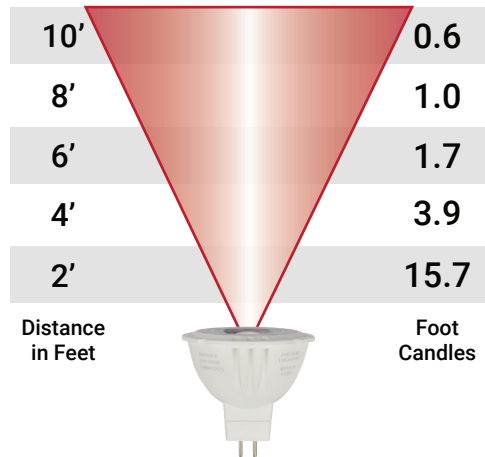

PRODUCT SPECIFICATIONS

VOLT® 12V LED Lamps Single Source Color MR16 Series

MR16-6W-BL1-60

Wattage: 6	Beam Spread: 60°
------------	------------------

MR16-6W-GR1-60

Wattage: 6	Beam Spread: 60°
------------	------------------

MR16-6W-OR1-60

Wattage: 6	Beam Spread: 60°
------------	------------------

MR16-6W-RD1-60

Wattage: 6	Beam Spread: 60°
------------	------------------

MR16-15-AM-60

Wattage: 1	Beam Spread: 60°
------------	------------------

MR16-15-RD-60

Wattage: 1	Beam Spread: 60°
------------	------------------

Specifications subject to change without notice.

© Copyright 2021, VOLT® Lighting, Lutz, FL USA 33549 • All rights reserved • 813.978.3700