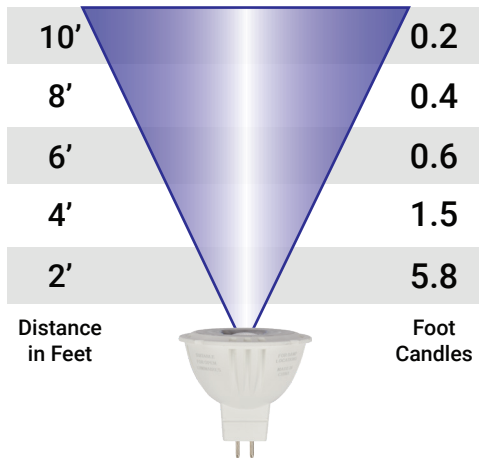

PRODUCT SPECIFICATIONS

VOLT® 12V LED Lamps Single Source Color MR16 Series

MR16-6W-BL1-60

Wattage: 6	Beam Spread: 60°
------------	------------------

MR16-6W-GR1-60

Wattage: 6	Beam Spread: 60°
------------	------------------

MR16-6W-OR1-60

Wattage: 6	Beam Spread: 60°
------------	------------------

MR16-6W-RD1-60

Wattage: 6	Beam Spread: 60°
------------	------------------

MR16-15-AM-60

Wattage: 1	Beam Spread: 60°
------------	------------------

MR16-15-RD-60

Wattage: 1	Beam Spread: 60°
------------	------------------

Specifications subject to change without notice.

© Copyright 2021, VOLT® Lighting, Lutz, FL USA 33549 • All rights reserved • 813.978.3700