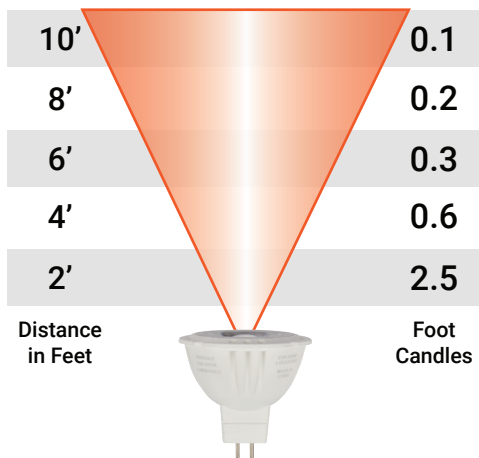

PRODUCT SPECIFICATIONS

VOLT® 12V LED Lamps Single Source Color MR16 Series

MR16-6W-BL1-60

Wattage: 6	Beam Spread: 60°
------------	------------------

MR16-6W-GR1-60

Wattage: 6	Beam Spread: 60°
------------	------------------

MR16-6W-OR1-60

Wattage: 6	Beam Spread: 60°
------------	------------------

MR16-6W-RD1-60

Wattage: 6	Beam Spread: 60°
------------	------------------

MR16-15-AM-60

Wattage: 1	Beam Spread: 60°
------------	------------------

MR16-15-RD-60

Wattage: 1	Beam Spread: 60°
------------	------------------

Specifications subject to change without notice.

© Copyright 2021, VOLT® Lighting, Lutz, FL USA 33549 • All rights reserved • 813.978.3700