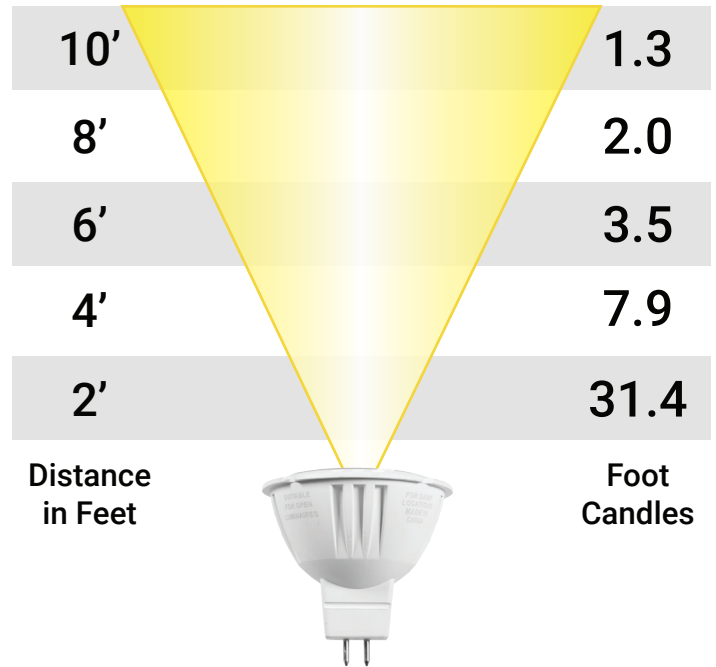

PRODUCT SPECIFICATIONS

AMP® 12V LED Lamps Single Source MR16 Series

MR16-15-XX-38C

Wattage: 2	Beam Spread: 38°
------------	------------------

MR16-15-XX-60C

Wattage: 2	Beam Spread: 60°
------------	------------------

MR16-15-XX-110C

Wattage: 2	Beam Spread: 110°
------------	-------------------

Specifications subject to change without notice.

©Copyright 2021, AMP® Lighting, Lutz FL 33549 - All rights reserved. Patents pending.