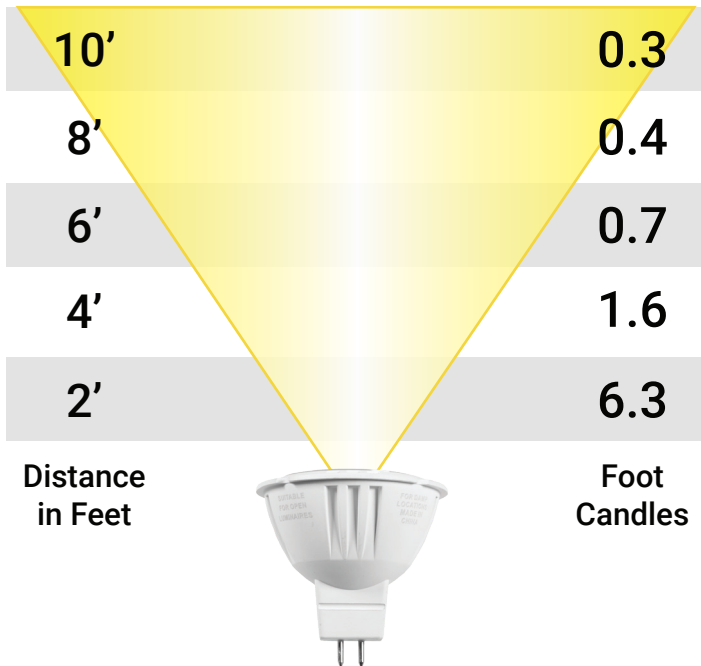

PRODUCT SPECIFICATIONS

AMP® 12V LED Lamps Single Source MR16 Series

MR16-15-XX-38C

Wattage: 2	Beam Spread: 38°
------------	------------------

MR16-15-XX-60C

Wattage: 2	Beam Spread: 60°
------------	------------------

MR16-15-XX-110C

Wattage: 2	Beam Spread: 110°
------------	-------------------

Specifications subject to change without notice.

©Copyright 2021, AMP® Lighting, Lutz FL 33549 - All rights reserved. Patents pending.