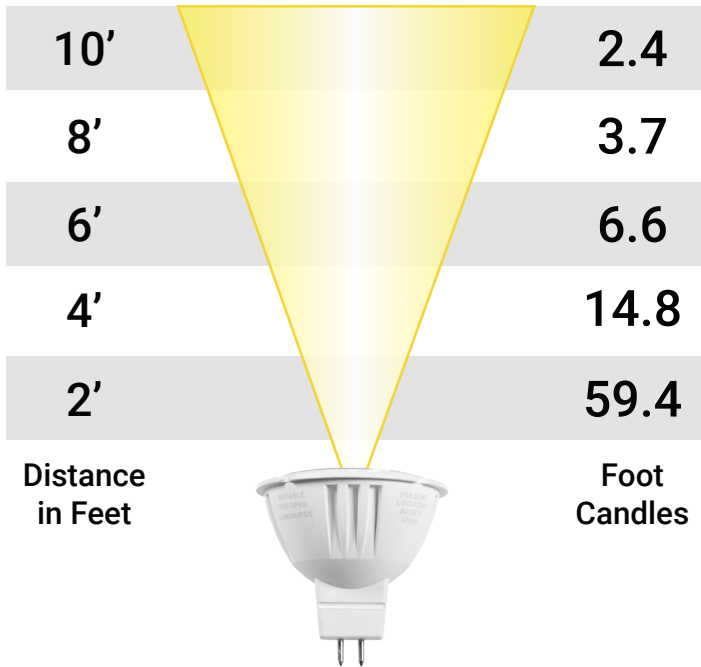

PRODUCT SPECIFICATIONS

AMP® 12V LED Lamps Single Source MR16 Series

MR16-15-XX-38C

Wattage: 2	Beam Spread: 38°
------------	------------------

MR16-15-XX-60C

Wattage: 2	Beam Spread: 60°
------------	------------------

MR16-15-XX-110C

Wattage: 2	Beam Spread: 110°
------------	-------------------

Specifications subject to change without notice.

©Copyright 2021, AMP® Lighting, Lutz FL 33549 - All rights reserved. Patents pending.