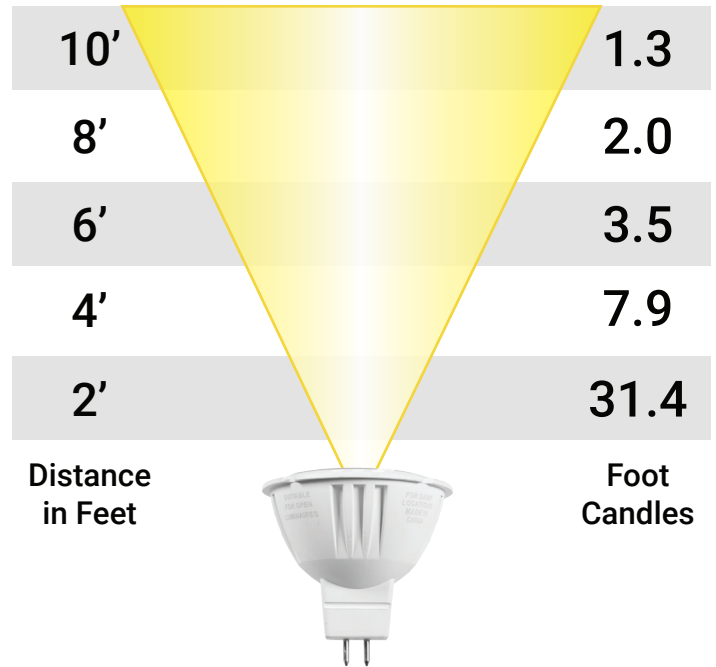

# VOLT® 12V LED Lamps Single Source MR16 Series

**MR16-15-XX-38C**

|            |                  |
|------------|------------------|
| Wattage: 2 | Beam Spread: 38° |
|------------|------------------|

**MR16-15-XX-60C**

|            |                  |
|------------|------------------|
| Wattage: 2 | Beam Spread: 60° |
|------------|------------------|

**MR16-15-XX-110C**

|            |                   |
|------------|-------------------|
| Wattage: 2 | Beam Spread: 110° |
|------------|-------------------|