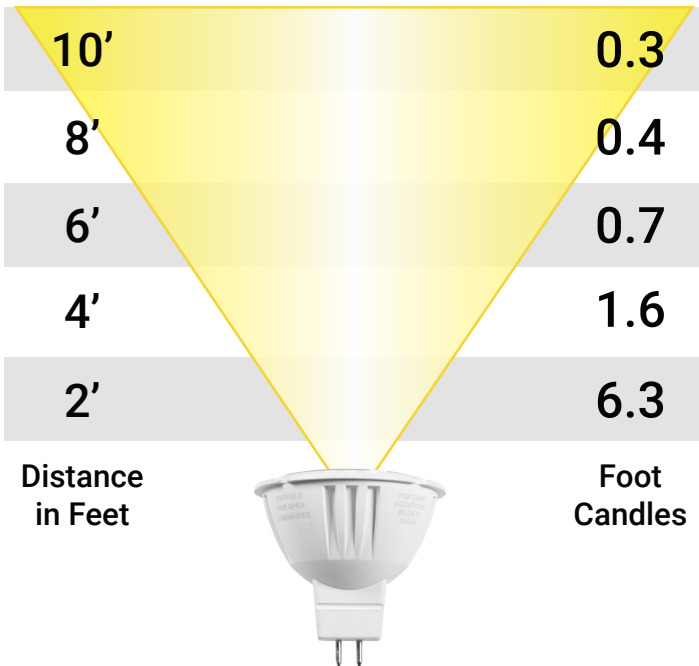

# VOLT® 12V LED Lamps Single Source MR16 Series

**MR16-15-XX-38C**

|            |                  |
|------------|------------------|
| Wattage: 2 | Beam Spread: 38° |
|------------|------------------|

**MR16-15-XX-60C**

|            |                  |
|------------|------------------|
| Wattage: 2 | Beam Spread: 60° |
|------------|------------------|

**MR16-15-XX-110C**

|            |                   |
|------------|-------------------|
| Wattage: 2 | Beam Spread: 110° |
|------------|-------------------|