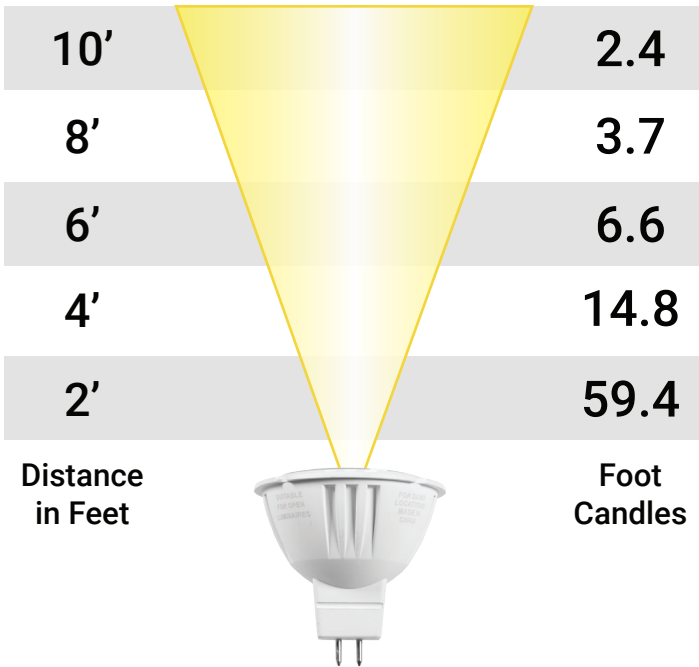

# VOLT® 12V LED Lamps Single Source MR16 Series

**MR16-15-XX-38C**

|            |                  |
|------------|------------------|
| Wattage: 2 | Beam Spread: 38° |
|------------|------------------|

**MR16-15-XX-60C**

|            |                  |
|------------|------------------|
| Wattage: 2 | Beam Spread: 60° |
|------------|------------------|

**MR16-15-XX-110C**

|            |                   |
|------------|-------------------|
| Wattage: 2 | Beam Spread: 110° |
|------------|-------------------|