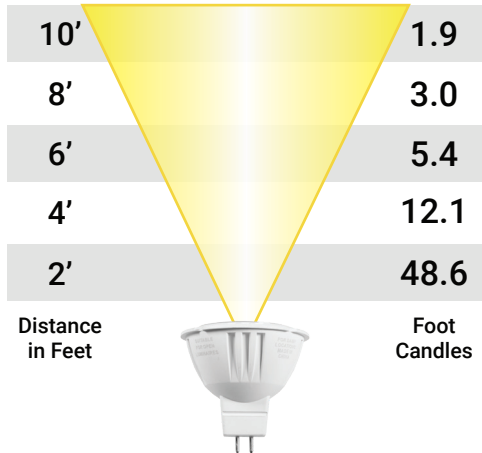

# VOLT® 12V LED Lamps Single Source MR16 Series

MR16-20-XX-15

Wattage: 3	Beam Spread: 15°
------------	------------------

MR16-20-XX-38

Wattage: 3	Beam Spread: 38°
------------	------------------

MR16-20-XX-60

Wattage: 3	Beam Spread: 60°
------------	------------------

MR16-20-XX-110C

Wattage: 3	Beam Spread: 110°
------------	-------------------

MR16-20-22-60C

Wattage: 3	Beam Spread: 60°
------------	------------------