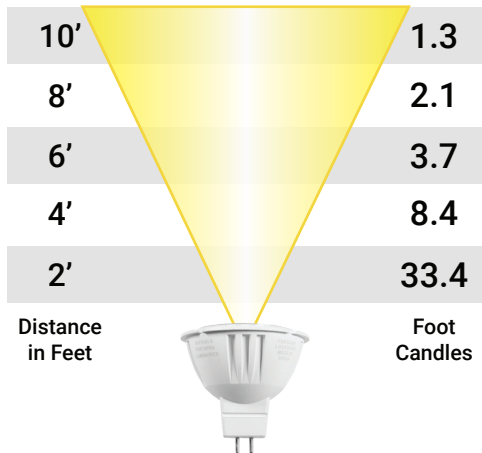

# VOLT® 12V LED Lamps Single Source MR16 Series

MR16-20-XX-15

Wattage: 3	Beam Spread: 15°
------------	------------------

MR16-20-XX-38

Wattage: 3	Beam Spread: 38°
------------	------------------

MR16-20-XX-60

Wattage: 3	Beam Spread: 60°
------------	------------------

MR16-20-XX-110C

Wattage: 3	Beam Spread: 110°
------------	-------------------

MR16-20-22-60C

Wattage: 3	Beam Spread: 60°
------------	------------------