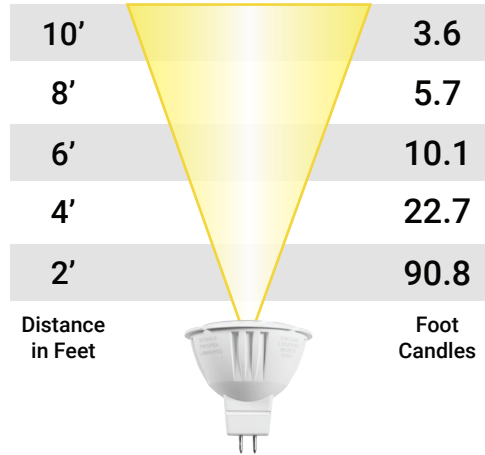

# VOLT® 12V LED Lamps Single Source MR16 Series

MR16-20-XX-15

Wattage: 3	Beam Spread: 15°
------------	------------------

MR16-20-XX-38

Wattage: 3	Beam Spread: 38°
------------	------------------

MR16-20-XX-60

Wattage: 3	Beam Spread: 60°
------------	------------------

MR16-20-XX-110C

Wattage: 3	Beam Spread: 110°
------------	-------------------

MR16-20-22-60C

Wattage: 3	Beam Spread: 60°
------------	------------------