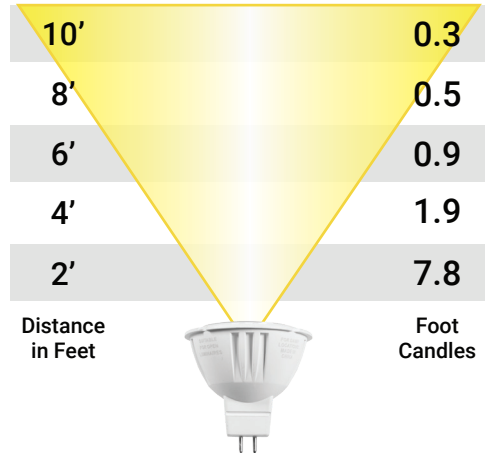

# VOLT® 12V LED Lamps Single Source MR16 Series

MR16-20-XX-15

Wattage: 3	Beam Spread: 15°
------------	------------------

MR16-20-XX-38

Wattage: 3	Beam Spread: 38°
------------	------------------

MR16-20-XX-60

Wattage: 3	Beam Spread: 60°
------------	------------------

MR16-20-XX-110C

Wattage: 3	Beam Spread: 110°
------------	-------------------

MR16-20-22-60C

Wattage: 3	Beam Spread: 60°
------------	------------------