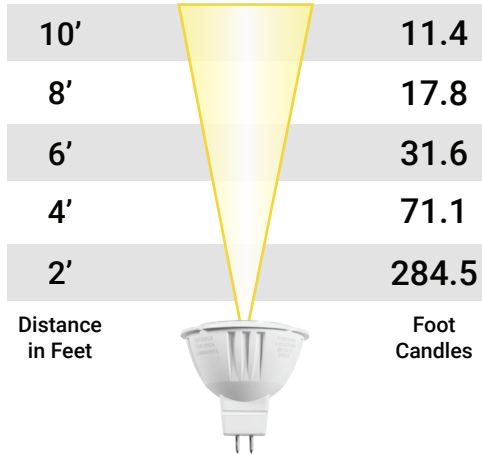

# VOLT® 12V LED Lamps Single Source MR16 Series

MR16-20-XX-15

Wattage: 3	Beam Spread: 15°
------------	------------------

MR16-20-XX-38

Wattage: 3	Beam Spread: 38°
------------	------------------

MR16-20-XX-60

Wattage: 3	Beam Spread: 60°
------------	------------------

MR16-20-XX-110C

Wattage: 3	Beam Spread: 110°
------------	-------------------

MR16-20-22-60C

Wattage: 3	Beam Spread: 60°
------------	------------------