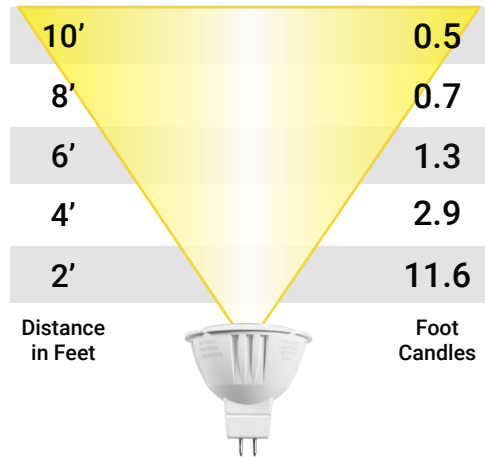

PRODUCT SPECIFICATIONS

AMP® 12V LED Lamps Single Source MR16 Series

MR16-30-XX-15

Wattage: 5	Beam Spread: 15°
------------	------------------

MR16-30-XX-38

Wattage: 5	Beam Spread: 38°
------------	------------------

MR16-30-XX-60

Wattage: 5	Beam Spread: 60°
------------	------------------

MR16-30-XX-110C

Wattage: 5	Beam Spread: 110°
------------	-------------------

MR16-30-22-60C

Wattage: 5	Beam Spread: 60°
------------	------------------