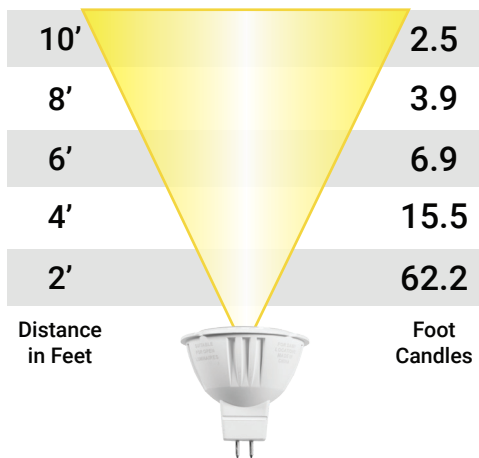

PRODUCT SPECIFICATIONS

AMP® 12V LED Lamps Single Source MR16 Series

MR16-30-XX-15

Wattage: 5	Beam Spread: 15°
------------	------------------

MR16-30-XX-38

Wattage: 5	Beam Spread: 38°
------------	------------------

MR16-30-XX-60

Wattage: 5	Beam Spread: 60°
------------	------------------

MR16-30-XX-110C

Wattage: 5	Beam Spread: 110°
------------	-------------------

MR16-30-22-60C

Wattage: 5	Beam Spread: 60°
------------	------------------