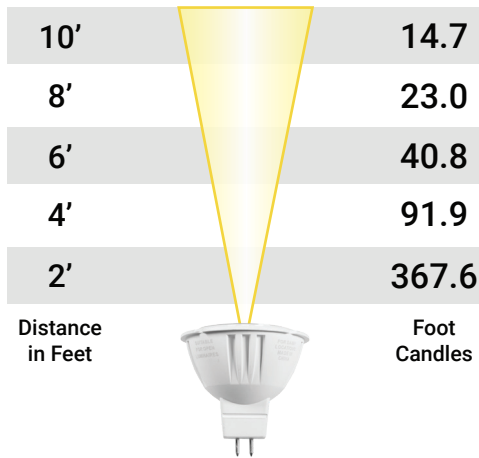

PRODUCT SPECIFICATIONS

AMP® 12V LED Lamps Single Source MR16 Series

MR16-30-XX-15

Wattage: 5	Beam Spread: 15°
------------	------------------

MR16-30-XX-38

Wattage: 5	Beam Spread: 38°
------------	------------------

MR16-30-XX-60

Wattage: 5	Beam Spread: 60°
------------	------------------

MR16-30-XX-110C

Wattage: 5	Beam Spread: 110°
------------	-------------------

MR16-30-22-60C

Wattage: 5	Beam Spread: 60°
------------	------------------