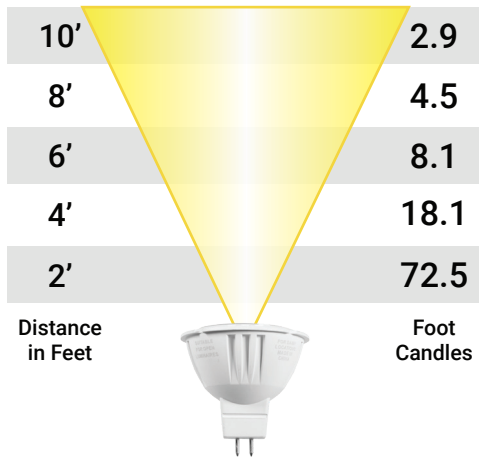

PRODUCT SPECIFICATIONS

AMP® 12V LED Lamps Single Source MR16 Series

MR16-30-XX-15

Wattage: 5	Beam Spread: 15°
------------	------------------

MR16-30-XX-38

Wattage: 5	Beam Spread: 38°
------------	------------------

MR16-30-XX-60

Wattage: 5	Beam Spread: 60°
------------	------------------

MR16-30-XX-110C

Wattage: 5	Beam Spread: 110°
------------	-------------------

MR16-30-22-60C

Wattage: 5	Beam Spread: 60°
------------	------------------