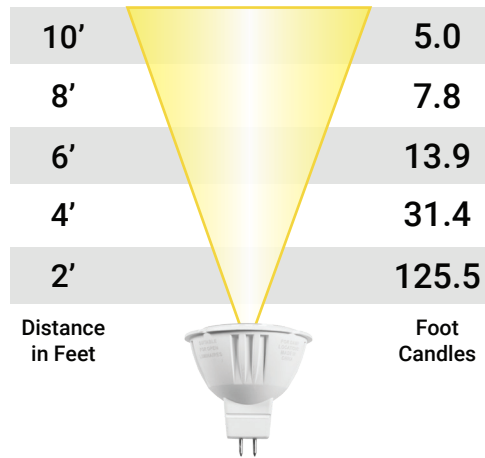

PRODUCT SPECIFICATIONS

AMP® 12V LED Lamps Single Source MR16 Series

MR16-30-XX-15

Wattage: 5	Beam Spread: 15°
------------	------------------

MR16-30-XX-38

Wattage: 5	Beam Spread: 38°
------------	------------------

MR16-30-XX-60

Wattage: 5	Beam Spread: 60°
------------	------------------

MR16-30-XX-110C

Wattage: 5	Beam Spread: 110°
------------	-------------------

MR16-30-22-60C

Wattage: 5	Beam Spread: 60°
------------	------------------