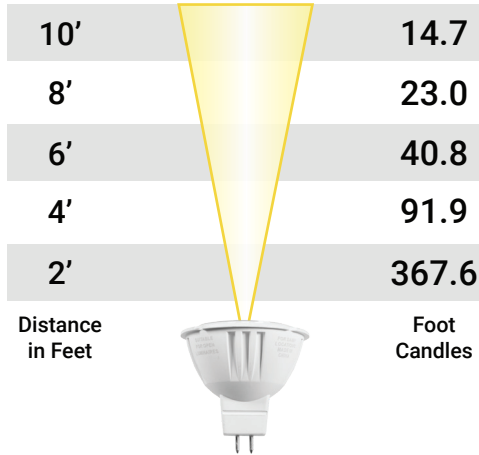

PRODUCT SPECIFICATIONS

VOLT® 12V LED Lamps Single Source MR16 Series

MR16-30-XX-15

Wattage: 5	Beam Spread: 15°
------------	------------------

MR16-30-XX-38

Wattage: 5	Beam Spread: 38°
------------	------------------

MR16-30-XX-60

Wattage: 5	Beam Spread: 60°
------------	------------------

MR16-30-XX-110C

Wattage: 5	Beam Spread: 110°
------------	-------------------

MR16-30-22-60C

Wattage: 5	Beam Spread: 60°
------------	------------------