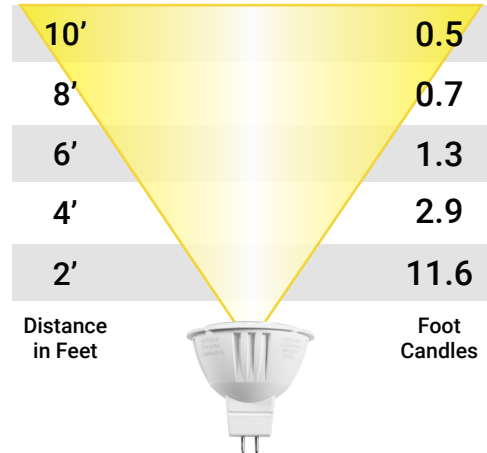

PRODUCT SPECIFICATIONS

VOLT® 12V LED Lamps Single Source MR16 Series

MR16-30-XX-15

Wattage: 5	Beam Spread: 15°
------------	------------------

MR16-30-XX-38

Wattage: 5	Beam Spread: 38°
------------	------------------

MR16-30-XX-60

Wattage: 5	Beam Spread: 60°
------------	------------------

MR16-30-XX-110C

Wattage: 5	Beam Spread: 110°
------------	-------------------

MR16-30-22-60C

Wattage: 5	Beam Spread: 60°
------------	------------------