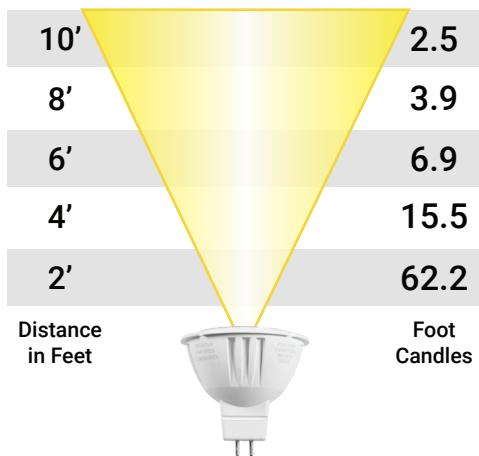

PRODUCT SPECIFICATIONS

VOLT® 12V LED Lamps Single Source MR16 Series

MR16-30-XX-15

Wattage: 5	Beam Spread: 15°
------------	------------------

MR16-30-XX-38

Wattage: 5	Beam Spread: 38°
------------	------------------

MR16-30-XX-60

Wattage: 5	Beam Spread: 60°
------------	------------------

MR16-30-XX-110C

Wattage: 5	Beam Spread: 110°
------------	-------------------

MR16-30-22-60C

Wattage: 5	Beam Spread: 60°
------------	------------------