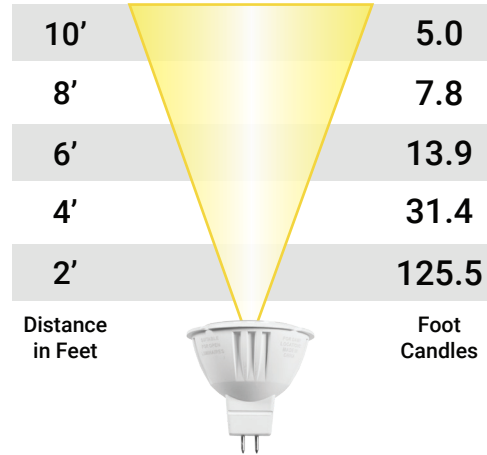

PRODUCT SPECIFICATIONS

VOLT® 12V LED Lamps Single Source MR16 Series

MR16-30-XX-15

Wattage: 5	Beam Spread: 15°
------------	------------------

MR16-30-XX-38

Wattage: 5	Beam Spread: 38°
------------	------------------

MR16-30-XX-60

Wattage: 5	Beam Spread: 60°
------------	------------------

MR16-30-XX-110C

Wattage: 5	Beam Spread: 110°
------------	-------------------

MR16-30-22-60C

Wattage: 5	Beam Spread: 60°
------------	------------------