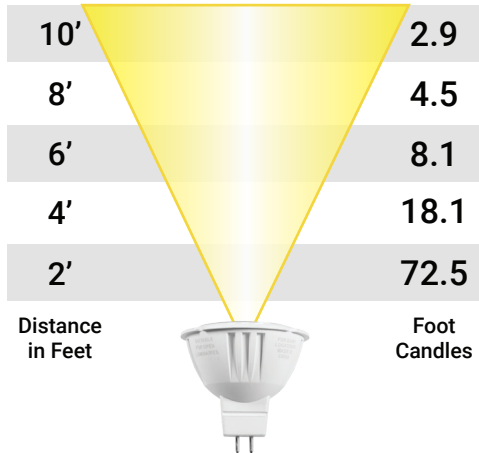

PRODUCT SPECIFICATIONS

VOLT® 12V LED Lamps Single Source MR16 Series

MR16-30-XX-15

Wattage: 5	Beam Spread: 15°
------------	------------------

MR16-30-XX-38

Wattage: 5	Beam Spread: 38°
------------	------------------

MR16-30-XX-60

Wattage: 5	Beam Spread: 60°
------------	------------------

MR16-30-XX-110C

Wattage: 5	Beam Spread: 110°
------------	-------------------

MR16-30-22-60C

Wattage: 5	Beam Spread: 60°
------------	------------------