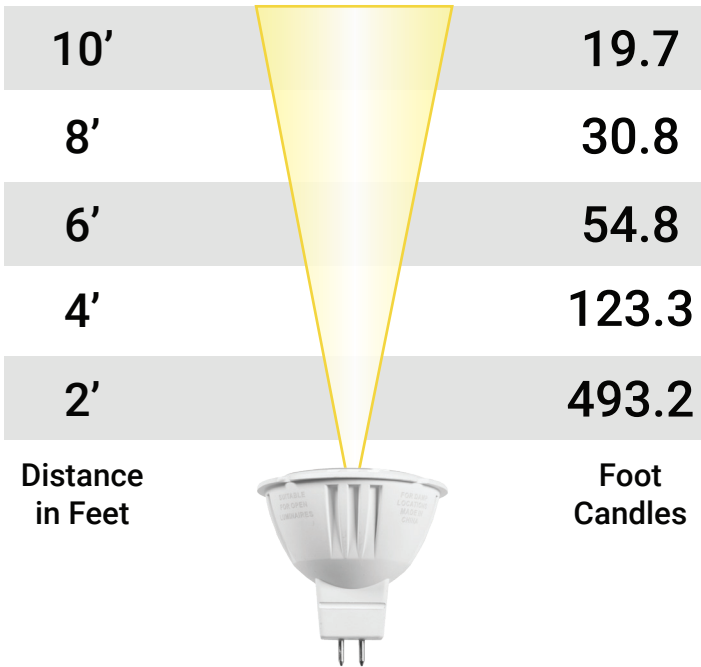

PRODUCT SPECIFICATIONS

AMP® 12V LED Lamps Single Source MR16 Series

MR16-50-XX-15C

Wattage: 7	Beam Spread: 15°
------------	------------------

MR16-50-XX-38C

Wattage: 7	Beam Spread: 38°
------------	------------------

MR16-50-XX-60C

Wattage: 7	Beam Spread: 60°
------------	------------------

MR16-50-XX-110C

Wattage: 7	Beam Spread: 110°
------------	-------------------

Specifications subject to change without notice.

©Copyright 2021, AMP® Lighting, Lutz FL 33549 - All rights reserved. Patents pending.