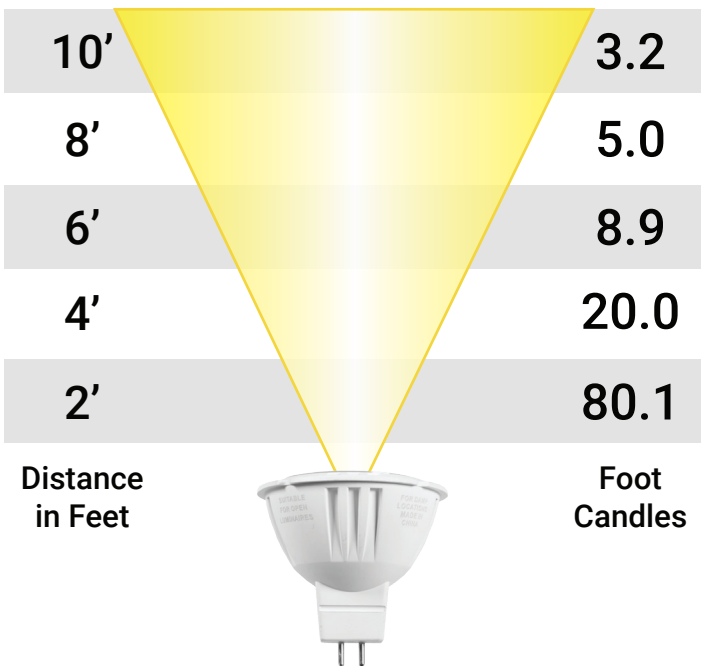

PRODUCT SPECIFICATIONS

AMP® 12V LED Lamps Single Source MR16 Series

MR16-50-XX-15C

Wattage: 7	Beam Spread: 15°
------------	------------------

MR16-50-XX-38C

Wattage: 7	Beam Spread: 38°
------------	------------------

MR16-50-XX-60C

Wattage: 7	Beam Spread: 60°
------------	------------------

MR16-50-XX-110C

Wattage: 7	Beam Spread: 110°
------------	-------------------

Specifications subject to change without notice.

©Copyright 2021, AMP® Lighting, Lutz FL 33549 - All rights reserved. Patents pending.