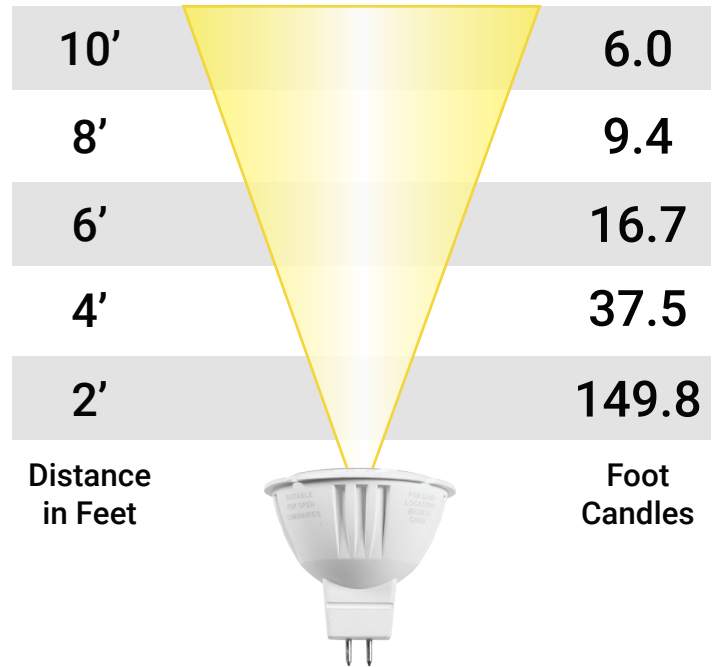

PRODUCT SPECIFICATIONS

AMP® 12V LED Lamps Single Source MR16 Series

MR16-50-XX-15C

Wattage: 7	Beam Spread: 15°
------------	------------------

MR16-50-XX-38C

Wattage: 7	Beam Spread: 38°
------------	------------------

MR16-50-XX-60C

Wattage: 7	Beam Spread: 60°
------------	------------------

MR16-50-XX-110C

Wattage: 7	Beam Spread: 110°
------------	-------------------

Specifications subject to change without notice.

©Copyright 2021, AMP® Lighting, Lutz FL 33549 - All rights reserved. Patents pending.