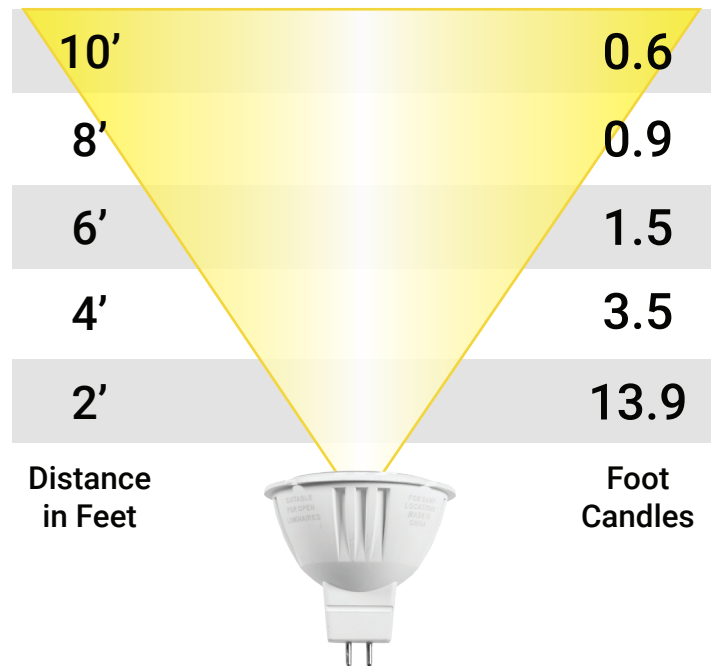

PRODUCT SPECIFICATIONS

AMP® 12V LED Lamps Single Source MR16 Series

MR16-50-XX-15C

Wattage: 7	Beam Spread: 15°
------------	------------------

MR16-50-XX-38C

Wattage: 7	Beam Spread: 38°
------------	------------------

MR16-50-XX-60C

Wattage: 7	Beam Spread: 60°
------------	------------------

MR16-50-XX-110C

Wattage: 7	Beam Spread: 110°
------------	-------------------

Specifications subject to change without notice.

©Copyright 2021, AMP® Lighting, Lutz FL 33549 - All rights reserved. Patents pending.