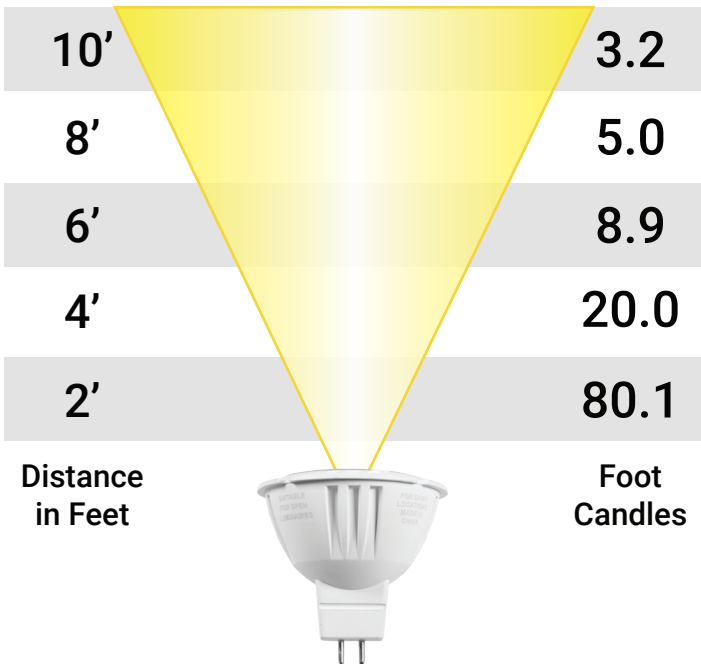

PRODUCT SPECIFICATIONS

VOLT® 12V LED Lamps Single Source MR16 Series

MR16-50-XX-15C

Wattage: 7	Beam Spread: 15°
------------	------------------

MR16-50-XX-38C

Wattage: 7	Beam Spread: 38°
------------	------------------

MR16-50-XX-60C

Wattage: 7	Beam Spread: 60°
------------	------------------

MR16-50-XX-110C

Wattage: 7	Beam Spread: 110°
------------	-------------------

Specifications subject to change without notice.

© Copyright 2021, VOLT® Lighting, Lutz, FL USA 33549 • All rights reserved • 813.978.3700