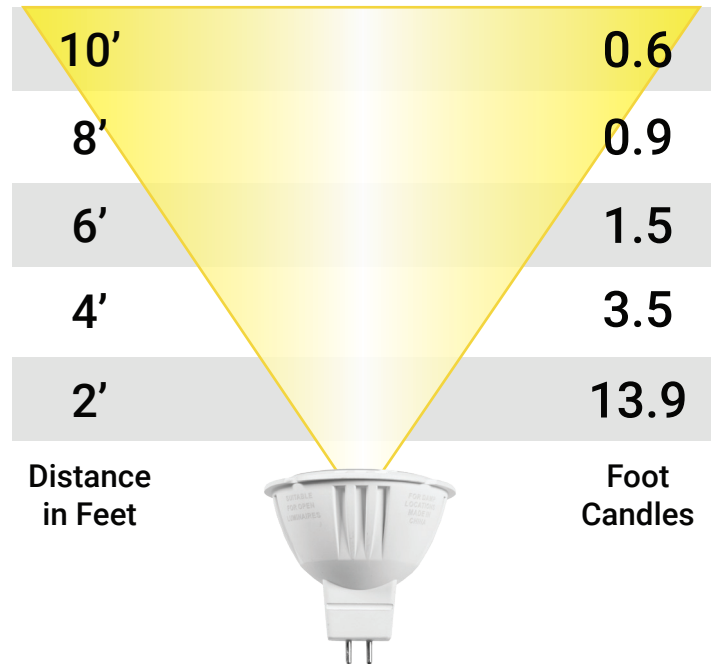

PRODUCT SPECIFICATIONS

VOLT® 12V LED Lamps Single Source MR16 Series

MR16-50-XX-15C

Wattage: 7	Beam Spread: 15°
------------	------------------

MR16-50-XX-38C

Wattage: 7	Beam Spread: 38°
------------	------------------

MR16-50-XX-60C

Wattage: 7	Beam Spread: 60°
------------	------------------

MR16-50-XX-110C

Wattage: 7	Beam Spread: 110°
------------	-------------------

Specifications subject to change without notice.

© Copyright 2021, VOLT® Lighting, Lutz, FL USA 33549 • All rights reserved • 813.978.3700