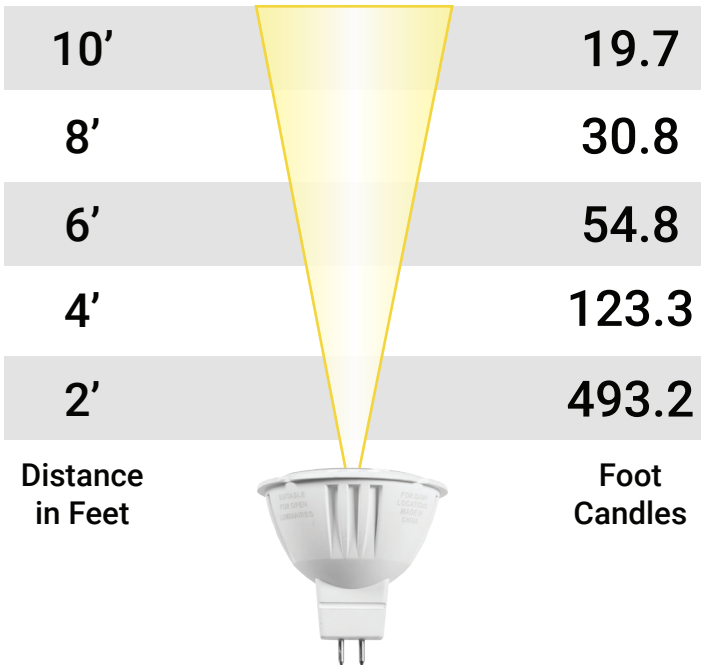

PRODUCT SPECIFICATIONS

VOLT® 12V LED Lamps Single Source MR16 Series

MR16-50-XX-15C

Wattage: 7	Beam Spread: 15°
------------	------------------

MR16-50-XX-38C

Wattage: 7	Beam Spread: 38°
------------	------------------

MR16-50-XX-60C

Wattage: 7	Beam Spread: 60°
------------	------------------

MR16-50-XX-110C

Wattage: 7	Beam Spread: 110°
------------	-------------------

Specifications subject to change without notice.

© Copyright 2021, VOLT® Lighting, Lutz, FL USA 33549 • All rights reserved • 813.978.3700