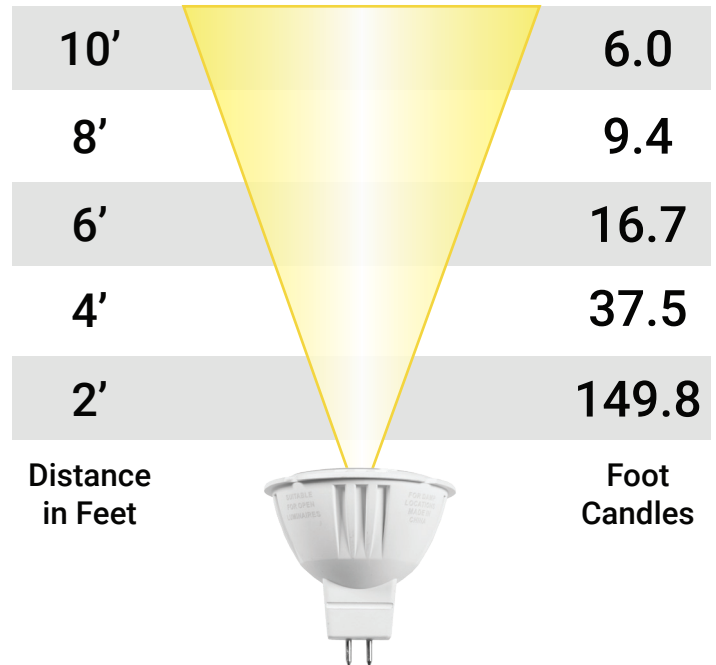

PRODUCT SPECIFICATIONS

VOLT® 12V LED Lamps Single Source MR16 Series

MR16-50-XX-15C

Wattage: 7	Beam Spread: 15°
------------	------------------

MR16-50-XX-38C

Wattage: 7	Beam Spread: 38°
------------	------------------

MR16-50-XX-60C

Wattage: 7	Beam Spread: 60°
------------	------------------

MR16-50-XX-110C

Wattage: 7	Beam Spread: 110°
------------	-------------------

Specifications subject to change without notice.

© Copyright 2021, VOLT® Lighting, Lutz, FL USA 33549 • All rights reserved • 813.978.3700