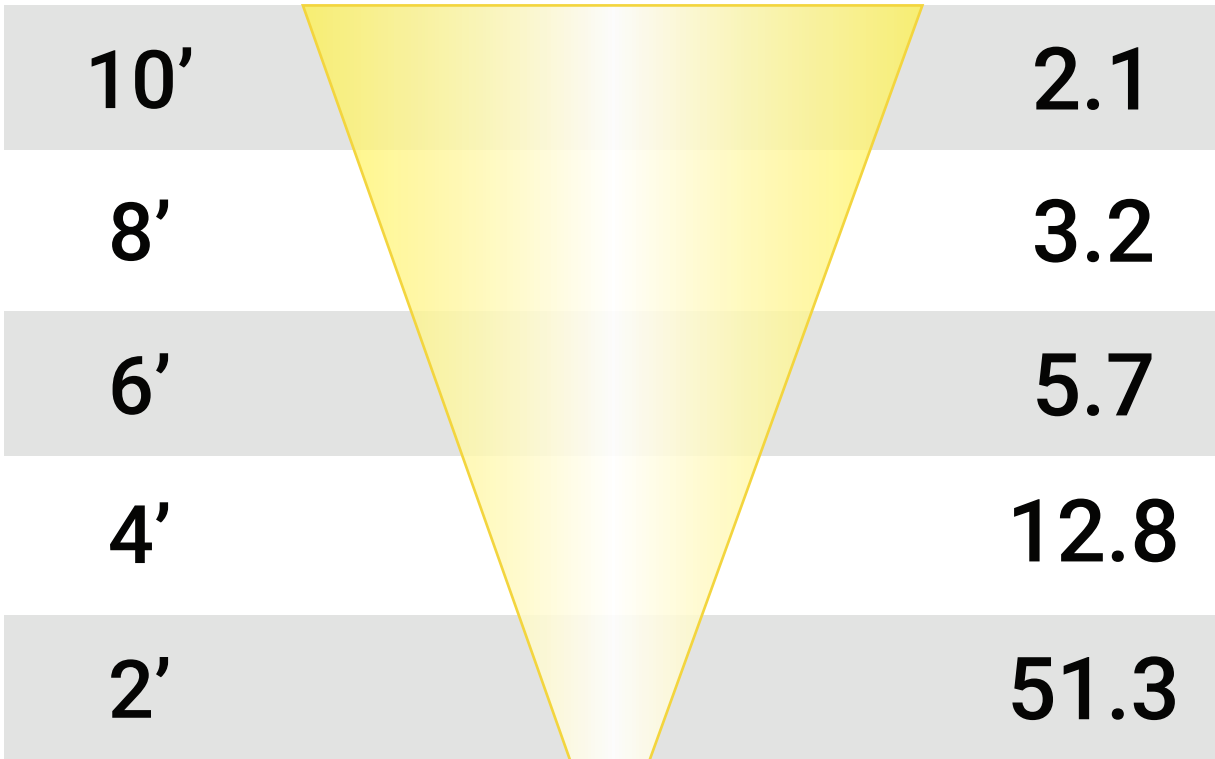

PRODUCT SPECIFICATIONS

VOLT® 12V LED Lamps Single Source MR8 Series

Distance
in Feet

Foot
Candles

MR8-15-27-38C

Wattage: 2

Beam Spread: 38°

Specifications subject to change without notice.