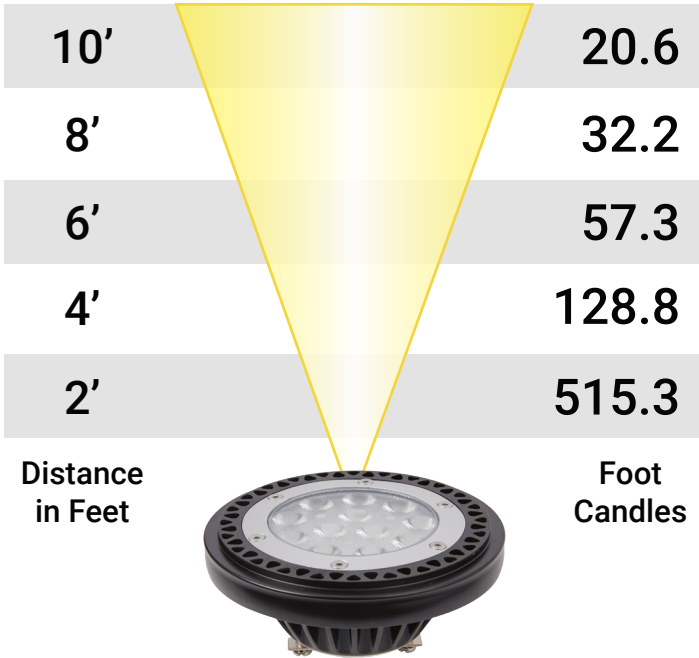

# VOLT® Low Voltage Lamps 15W LED PAR36 Bulb

PAR36-15-27-35

Wattage: 15	Beam Spread: 35°
-------------	------------------

PAR36-15-27-60

Wattage: 15	Beam Spread: 60°
-------------	------------------

PAR36-15-30-35

Wattage: 15	Beam Spread: 35°
-------------	------------------

PAR36-15-30-60

Wattage: 15	Beam Spread: 60°
-------------	------------------

Specifications subject to change without notice.

© Copyright 2021, VOLT® Lighting, Lutz, FL USA 33549 • All rights reserved • 813.978.3700