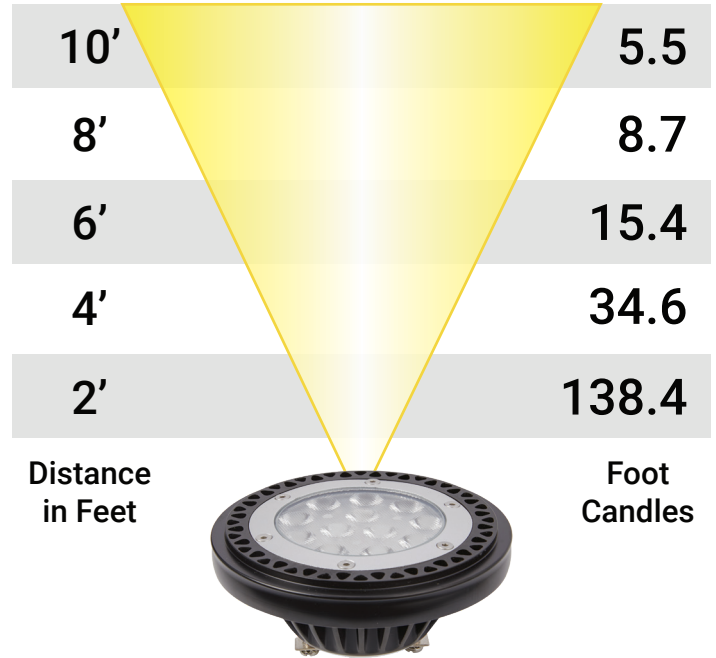

# VOLT® Low Voltage Lamps 15W LED PAR36 Bulb

PAR36-15-27-35

Wattage: 15	Beam Spread: 35°
-------------	------------------

PAR36-15-27-60

Wattage: 15	Beam Spread: 60°
-------------	------------------

PAR36-15-30-35

Wattage: 15	Beam Spread: 35°
-------------	------------------

PAR36-15-30-60

Wattage: 15	Beam Spread: 60°
-------------	------------------

Specifications subject to change without notice.

© Copyright 2021, VOLT® Lighting, Lutz, FL USA 33549 • All rights reserved • 813.978.3700