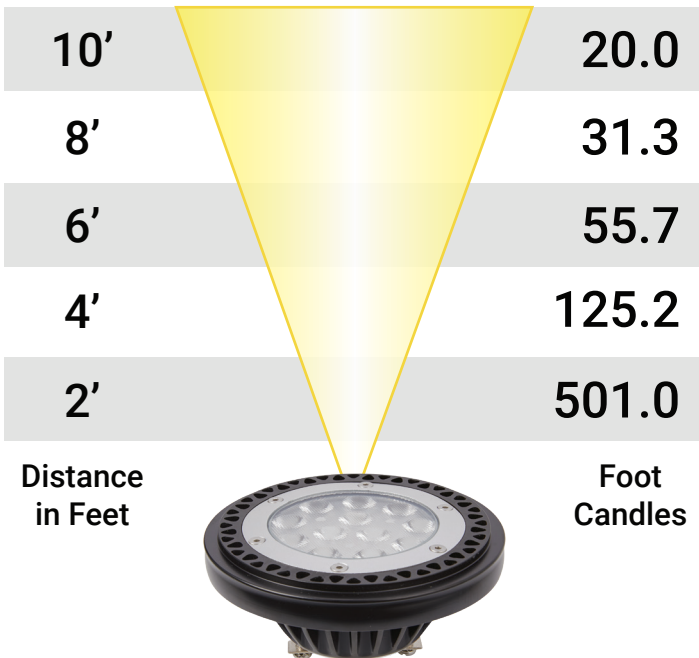

# VOLT® Low Voltage Lamps 15W LED PAR36 Bulb

PAR36-15-27-35

Wattage: 15	Beam Spread: 35°
-------------	------------------

PAR36-15-27-60

Wattage: 15	Beam Spread: 60°
-------------	------------------

PAR36-15-30-35

Wattage: 15	Beam Spread: 35°
-------------	------------------

PAR36-15-30-60

Wattage: 15	Beam Spread: 60°
-------------	------------------

Specifications subject to change without notice.

© Copyright 2021, VOLT® Lighting, Lutz, FL USA 33549 • All rights reserved • 813.978.3700