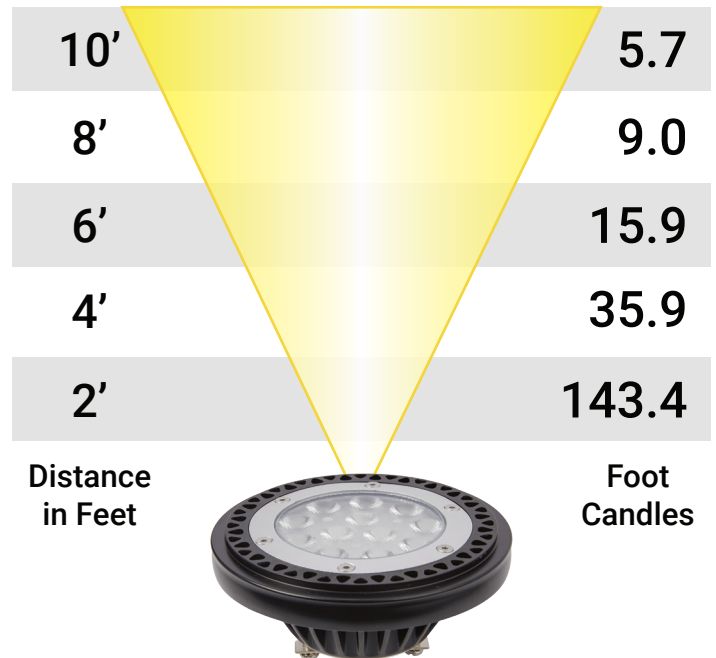

# VOLT® Low Voltage Lamps 15W LED PAR36 Bulb

PAR36-15-27-35

Wattage: 15	Beam Spread: 35°
-------------	------------------

PAR36-15-27-60

Wattage: 15	Beam Spread: 60°
-------------	------------------

PAR36-15-30-35

Wattage: 15	Beam Spread: 35°
-------------	------------------

PAR36-15-30-60

Wattage: 15	Beam Spread: 60°
-------------	------------------

Specifications subject to change without notice.

© Copyright 2021, VOLT® Lighting, Lutz, FL USA 33549 • All rights reserved • 813.978.3700