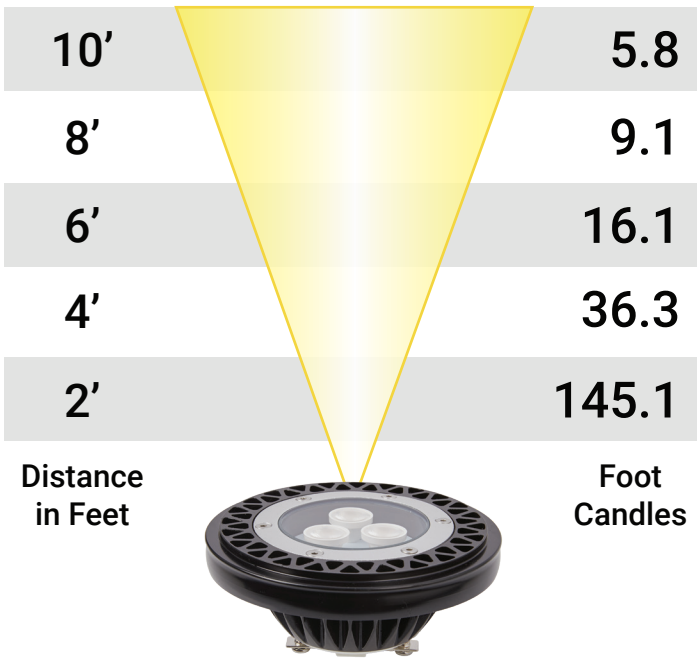

# VOLT® Low Voltage Lamps 5W LED PAR36 Bulb

PAR36-5-27-35

Wattage: 5	Beam Spread: 35°
------------	------------------

PAR36-5-27-60

Wattage: 5	Beam Spread: 60°
------------	------------------

PAR36-5-30-35

Wattage: 5	Beam Spread: 35°
------------	------------------

PAR36-5-30-60

Wattage: 5	Beam Spread: 60°
------------	------------------

Specifications subject to change without notice.

© Copyright 2021, VOLT® Lighting, Lutz, FL USA 33549 • All rights reserved • 813.978.3700