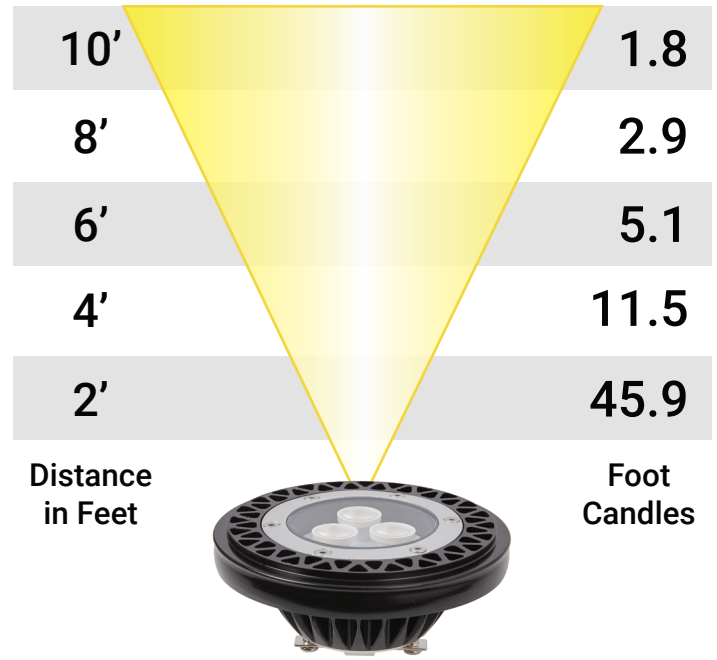

# VOLT® Low Voltage Lamps 5W LED PAR36 Bulb

PAR36-5-27-35

Wattage: 5	Beam Spread: 35°
------------	------------------

PAR36-5-27-60

Wattage: 5	Beam Spread: 60°
------------	------------------

PAR36-5-30-35

Wattage: 5	Beam Spread: 35°
------------	------------------

PAR36-5-30-60

Wattage: 5	Beam Spread: 60°
------------	------------------

Specifications subject to change without notice.

© Copyright 2021, VOLT® Lighting, Lutz, FL USA 33549 • All rights reserved • 813.978.3700