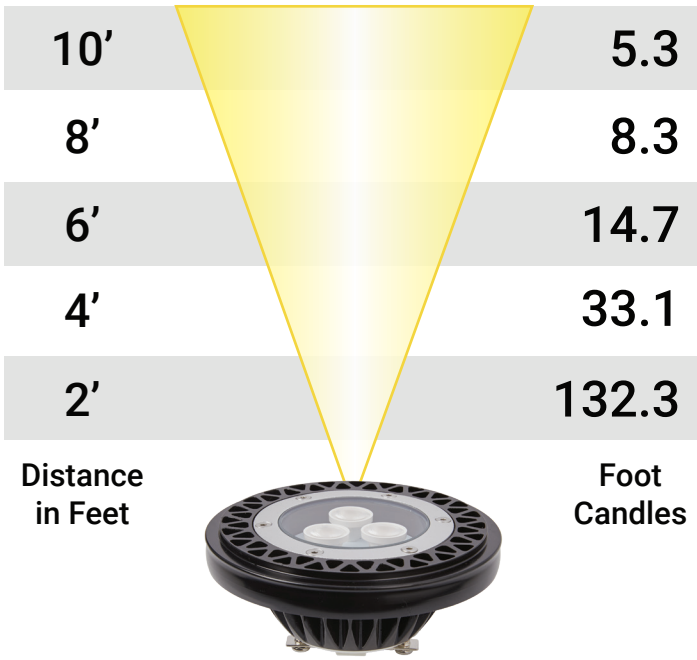

# VOLT® Low Voltage Lamps 5W LED PAR36 Bulb

PAR36-5-27-35

Wattage: 5	Beam Spread: 35°
------------	------------------

PAR36-5-27-60

Wattage: 5	Beam Spread: 60°
------------	------------------

PAR36-5-30-35

Wattage: 5	Beam Spread: 35°
------------	------------------

PAR36-5-30-60

Wattage: 5	Beam Spread: 60°
------------	------------------

Specifications subject to change without notice.

© Copyright 2021, VOLT® Lighting, Lutz, FL USA 33549 • All rights reserved • 813.978.3700