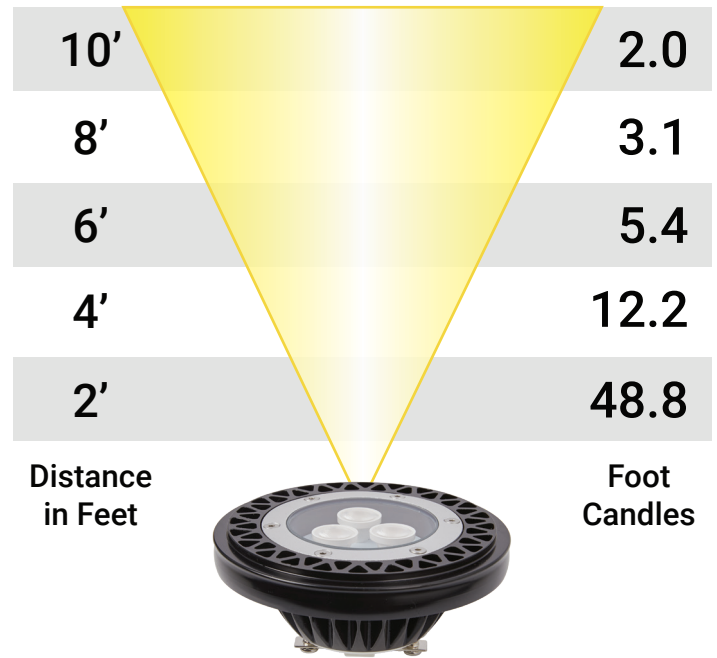

# VOLT® Low Voltage Lamps 5W LED PAR36 Bulb

PAR36-5-27-35

Wattage: 5	Beam Spread: 35°
------------	------------------

PAR36-5-27-60

Wattage: 5	Beam Spread: 60°
------------	------------------

PAR36-5-30-35

Wattage: 5	Beam Spread: 35°
------------	------------------

PAR36-5-30-60

Wattage: 5	Beam Spread: 60°
------------	------------------

Specifications subject to change without notice.

© Copyright 2021, VOLT® Lighting, Lutz, FL USA 33549 • All rights reserved • 813.978.3700