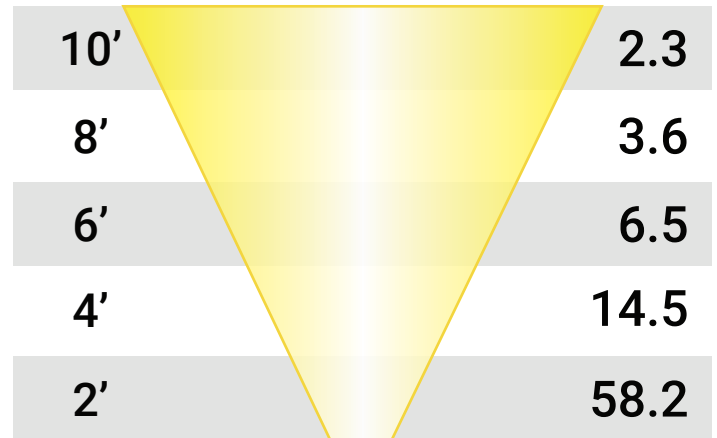

PRODUCT SPECIFICATIONS

VOLT® Low Voltage Lamps 6W LED PAR36 Bulb

Distance
in Feet

Foot
Candles

PAR36-6-27-35

Wattage: 6	Beam Spread: 35°
------------	------------------

Distance
in Feet

Foot
Candles

PAR36-6-27-60

Wattage: 6	Beam Spread: 60°
------------	------------------

Distance
in Feet

Foot
Candles

PAR36-6-30-35

Wattage: 6	Beam Spread: 35°
------------	------------------

Distance
in Feet

Foot
Candles