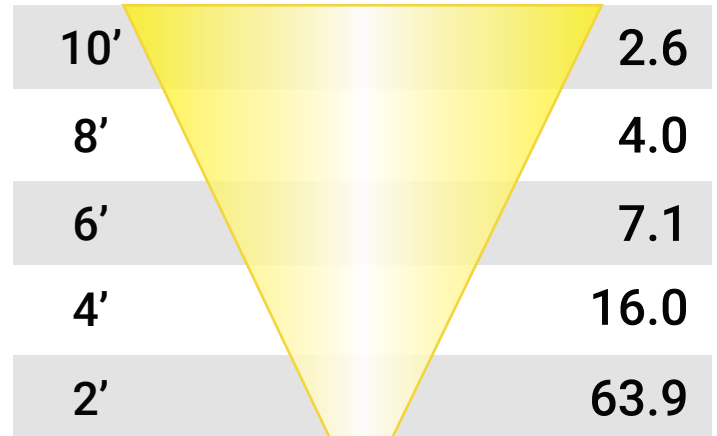

Wattage: 6	Beam Spread: 60°
------------	------------------

Distance  
in Feet

Foot  
Candles

**PAR36-6-30-35**

Wattage: 6	Beam Spread: 35°
------------	------------------

Distance  
in Feet

Foot  
Candles

**PAR36-6-30-60**