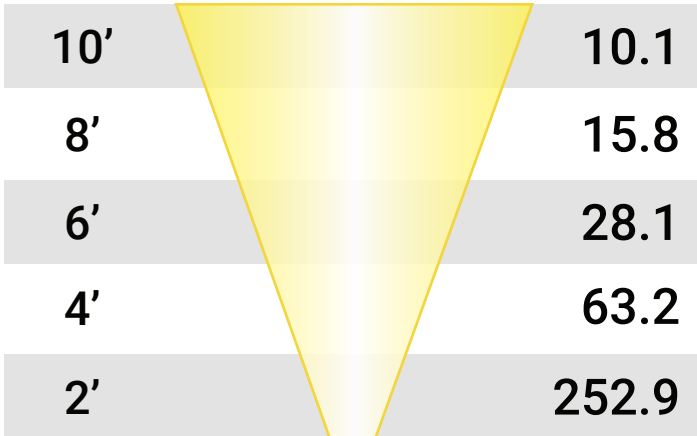

# VOLT® Low Voltage Lamps 6W LED PAR36 Bulb

Distance  
in Feet

Foot  
Candles

**PAR36-6-27-35**

Wattage: 6	Beam Spread: 35°
------------	------------------

Distance  
in Feet

Foot  
Candles

**PAR36-6-27-60**