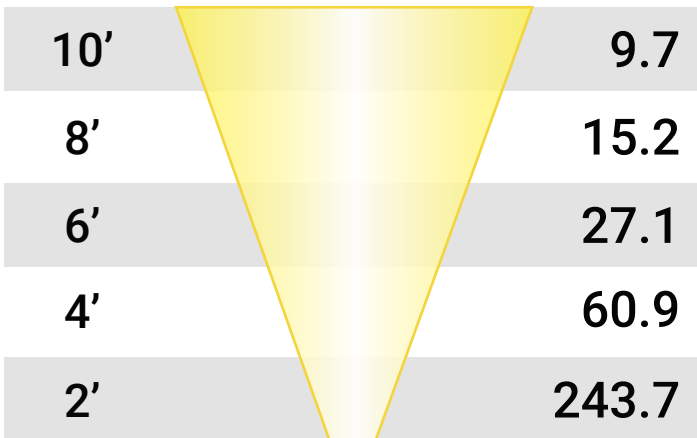

PRODUCT SPECIFICATIONS

VOLT® Low Voltage Lamps 6W LED PAR36 Bulb

Distance
in Feet

Foot
Candles

PAR36-6-27-35

Wattage: 6	Beam Spread: 35°
------------	------------------

Distance
in Feet

Foot
Candles

PAR36-6-27-60

Wattage: 6	Beam Spread: 60°
------------	------------------

Distance
in Feet

Foot
Candles

PAR36-6-30-35

Wattage: 6	Beam Spread: 35°
------------	------------------

Distance
in Feet

Foot
Candles