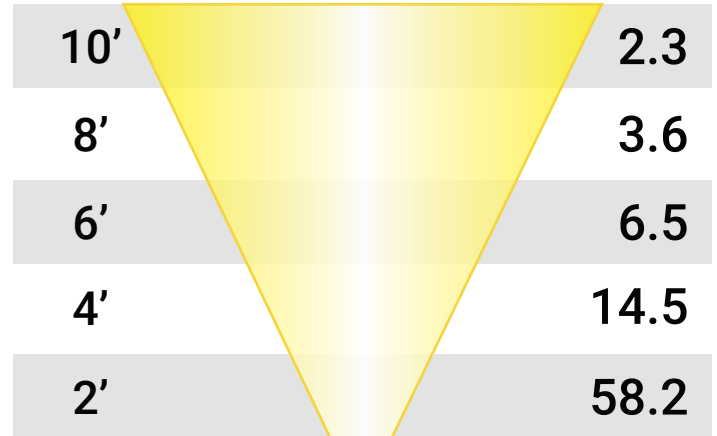

# VOLT® Low Voltage Lamps 6W LED PAR36 Bulb

Distance  
in Feet

Foot  
Candles

**PAR36-6-27-35**

Wattage: 6	Beam Spread: 35°
------------	------------------

Distance  
in Feet

Foot  
Candles

**PAR36-6-27-60**