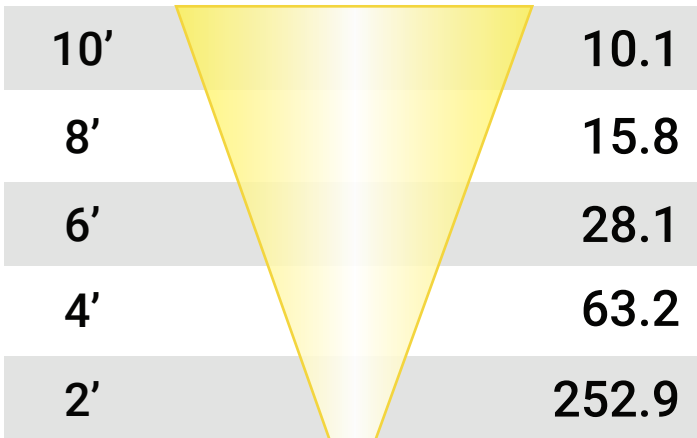

PRODUCT SPECIFICATIONS

VOLT® Low Voltage Lamps 6W LED PAR36 Bulb

Distance
in Feet

Foot
Candles

PAR36-6-27-35

Wattage: 6	Beam Spread: 35°
------------	------------------

Distance
in Feet

Foot
Candles

PAR36-6-27-60

Wattage: 6	Beam Spread: 60°
------------	------------------

Distance
in Feet

Foot
Candles

PAR36-6-30-35

Wattage: 6	Beam Spread: 35°
------------	------------------

Distance
in Feet

Foot
Candles