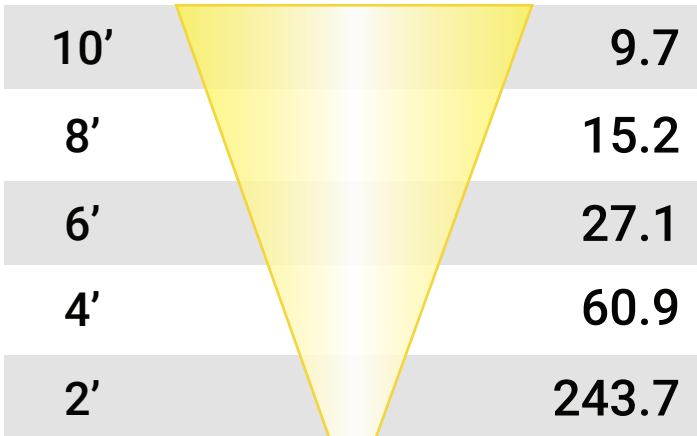

Distance
in Feet

Foot
Candles