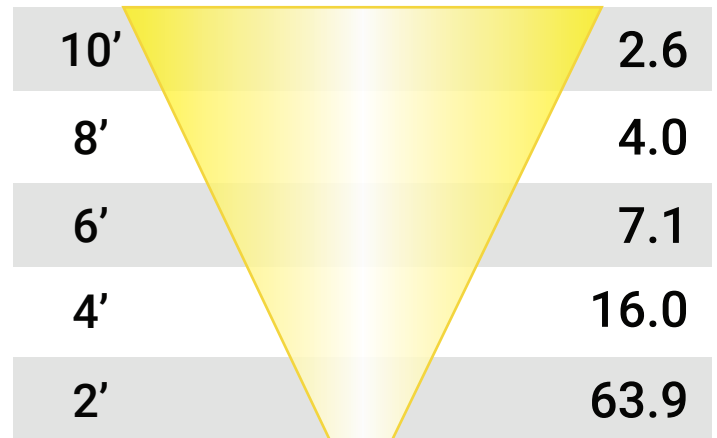

PAR36-6-27-60

Wattage: 6	Beam Spread: 60°
------------	------------------

Distance
in Feet

Foot
Candles

PAR36-6-30-35

Wattage: 6	Beam Spread: 35°
------------	------------------

Distance
in Feet

Foot
Candles