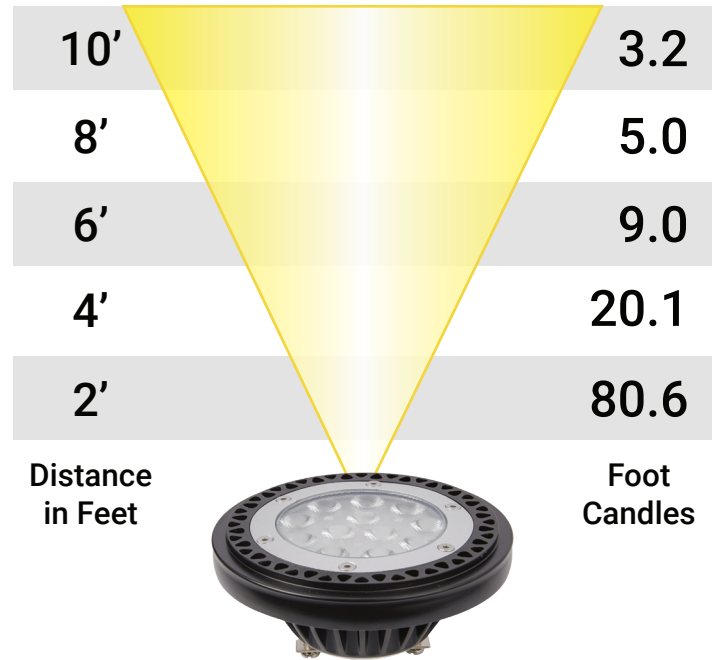

# VOLT® Low Voltage Lamps 9W LED PAR36 Bulb

PAR36-9-27-35-R1

Wattage: 9	Beam Spread: 35°
------------	------------------

PAR36-9-27-60-R1

Wattage: 9	Beam Spread: 60°
------------	------------------

PAR36-9-30-35-R1

Wattage: 9	Beam Spread: 35°
------------	------------------

PAR36-9-30-60-R1

Wattage: 9	Beam Spread: 60°
------------	------------------

Specifications subject to change without notice.

© Copyright 2021, VOLT® Lighting, Lutz, FL USA 33549 • All rights reserved • 813.978.3700