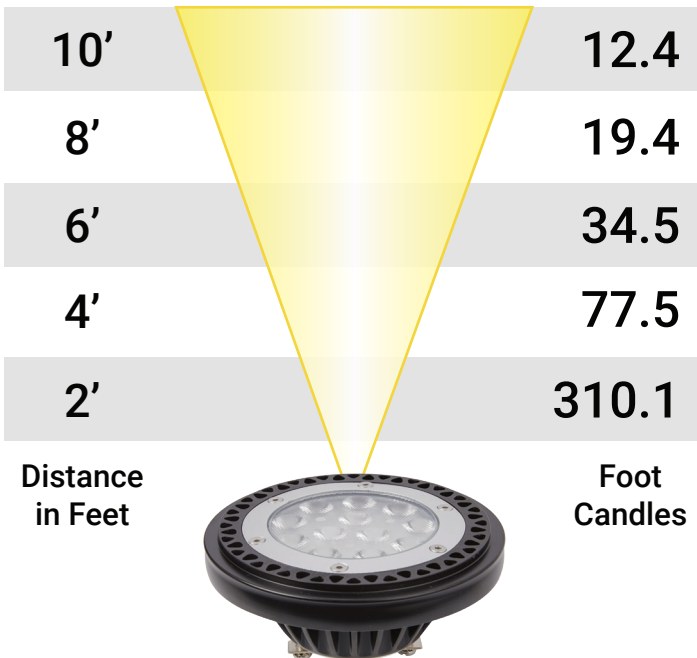

# VOLT® Low Voltage Lamps 9W LED PAR36 Bulb

PAR36-9-27-35-R1

Wattage: 9	Beam Spread: 35°
------------	------------------

PAR36-9-27-60-R1

Wattage: 9	Beam Spread: 60°
------------	------------------

PAR36-9-30-35-R1

Wattage: 9	Beam Spread: 35°
------------	------------------

PAR36-9-30-60-R1

Wattage: 9	Beam Spread: 60°
------------	------------------

Specifications subject to change without notice.

© Copyright 2021, VOLT® Lighting, Lutz, FL USA 33549 • All rights reserved • 813.978.3700