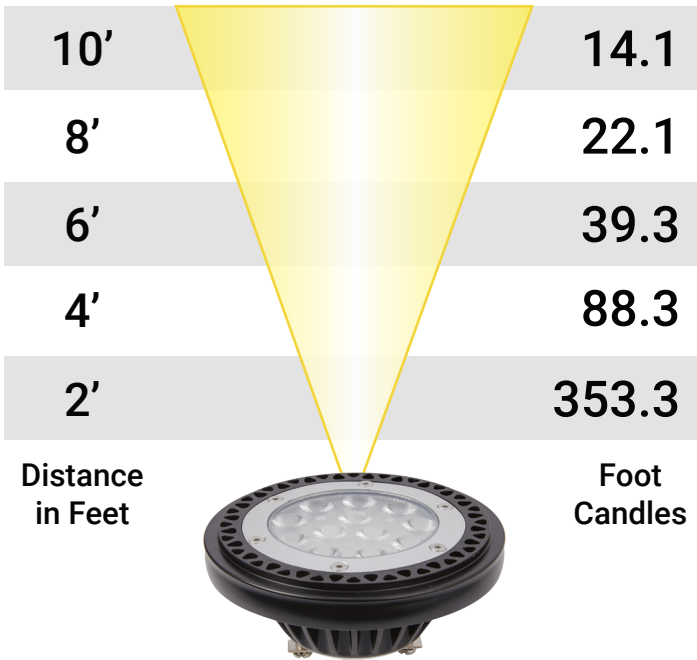

# VOLT® Low Voltage Lamps 9W LED PAR36 Bulb

PAR36-9-27-35-R1

Wattage: 9	Beam Spread: 35°
------------	------------------

PAR36-9-27-60-R1

Wattage: 9	Beam Spread: 60°
------------	------------------

PAR36-9-30-35-R1

Wattage: 9	Beam Spread: 35°
------------	------------------

PAR36-9-30-60-R1

Wattage: 9	Beam Spread: 60°
------------	------------------

Specifications subject to change without notice.

© Copyright 2021, VOLT® Lighting, Lutz, FL USA 33549 • All rights reserved • 813.978.3700