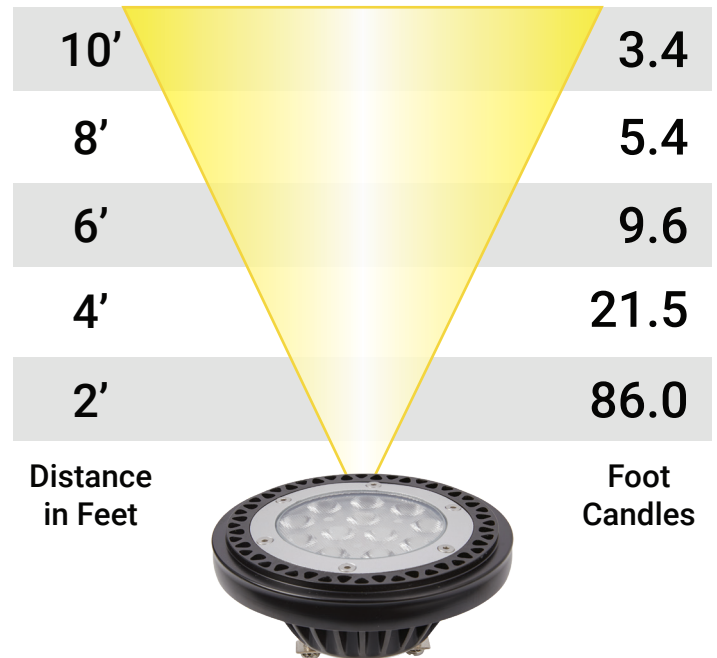

# VOLT® Low Voltage Lamps 9W LED PAR36 Bulb

PAR36-9-27-35-R1

Wattage: 9	Beam Spread: 35°
------------	------------------

PAR36-9-27-60-R1

Wattage: 9	Beam Spread: 60°
------------	------------------

PAR36-9-30-35-R1

Wattage: 9	Beam Spread: 35°
------------	------------------

PAR36-9-30-60-R1

Wattage: 9	Beam Spread: 60°
------------	------------------

Specifications subject to change without notice.

© Copyright 2021, VOLT® Lighting, Lutz, FL USA 33549 • All rights reserved • 813.978.3700