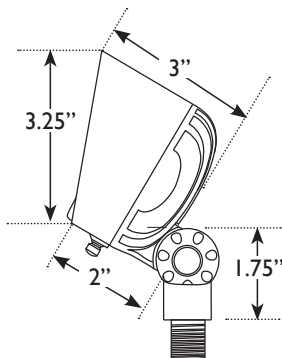

PRODUCT SPECIFICATIONS

AMP®

Project Name _____ Date _____

Type or Model _____ Qty _____

AMP® Low Voltage Landscape Lighting

RGBW ONE G2 ControlPro 800 LED Spotlight- AAL-3003IR-25-B-BBZ (Bronze)

Product Description

Product Dimensions

Features & Benefits

- ▶ Solid Brass Construction.
- ▶ Pre-aged finish- a natural patina that does not corrode.
- ▶ Adjustable knuckle with lock screw allows light to be precision positioned.
- ▶ Silicone plug at lead wire exit prevents ground moisture and insects from entering luminaire through the stem.
- ▶ Machine threaded body screws tighten onto thick O-ring for a moisture-tight design.
- ▶ The ControlPro™ G2 series of fixtures should **NOT** be used as a downlight nor aimed in a downward position.
- ▶ RGBW available with remote sold separately.
- ▶ Comes with 60° optic pre-installed (38° included separately)

Specifications

- ▶ **Construction:** Solid Cast Brass
- ▶ **Finish:** Bronze
- ▶ **Lead Wire:** 18AWG
- ▶ **Mounting:** 10" Hammer Stake
- ▶ **Lens:** Clear flat glass
- ▶ **Powered by:** AMP's Low Voltage Transformer
- ▶ **CCT for White Color:** 2700k
- ▶ **Beam Angle:** 60° (38° Optic included separately)
- ▶ **Lumens:** 650lm @100%
- ▶ **Power Consumption:**
 - 100% - 12w
 - 90% - 11w
 - 80% - 10.5w
 - 70% - 10w
 - 60% - 9.5w
 - 50% - 9w
 - 40% - 7w
 - 30% - 5w
 - 20% - 4w
 - 10% - 2w