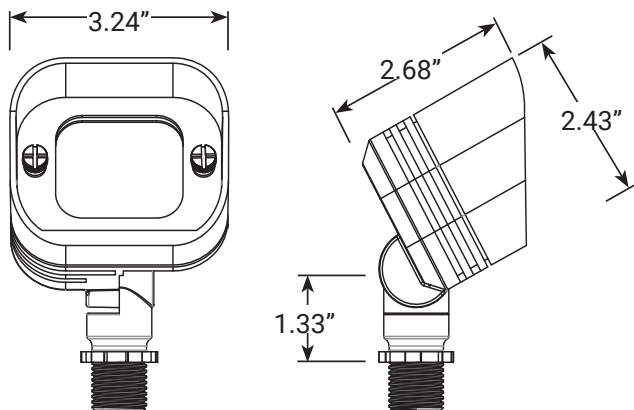

AMP® Low Voltage Landscape Lighting

RGBCW ParamountPro LED Flood Light (Dimmable)

PRODUCT DESCRIPTION

Create a spectrum of colors or achieve various color temperatures (2200K – 4000K) for your clients with the integrated RGBCW LED ParamountPro Flood Light. Adding to the customization capabilities, clients can fine-tune their ambiance with dimming capabilities or tailor the light spread with the included diffusion and frosted lenses. The solid brass construction, pre-aged bronze finish, IP65 rating ensuring protection against dust and jetting water, and lifetime warranty guarantee that this fixture will withstand various weather conditions and maintain reliable performance for years to come.

PRODUCT DIMENSIONS

FEATURES & BENEFITS

- ▶ Cast Brass Construction.
- ▶ Pre-aged finish; no powder coating, paint or finish to wear off or peel—just natural patina that does not corrode.
- ▶ Strip resistant threading provides superior mounting stability.
- ▶ IP67 rating to withstand dust and powerful jetting water.
- ▶ Adjustable knuckle allows light to be precision-aimed.

SPECIFICATIONS

- ▶ **Construction:** Brass
- ▶ **Finish:** Bronze
- ▶ **Lead Wire:** 18AWG
- ▶ **Mounting:** 10" Hammer Stake
- ▶ **Lens:** Clear (pre-installed), Diffusion and Frosted provided
- ▶ **Light Source:** Integrated
- ▶ **Operating Voltage:** 12VAC
- ▶ **Powered by:** AMP's Low Voltage Transformer
- ▶ **Power Consumption:** 10w
- ▶ **Lumens:**
 - **White (2700K)** - 375lm
 - **Red** - 100lm
 - **Green** - 315lm
 - **Blue** - 50lm