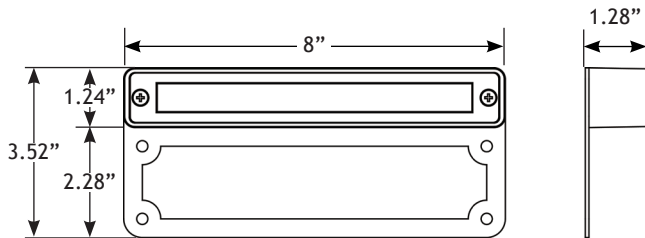

Product Dimensions

Specifications

- ▶ Construction: Brass
- ▶ Finish: Bronze
- ▶ Lead Wire: 4' (standard) or 25' (optional) 16AWG
- ▶ Mounting (included): mounting plate with 4 screw holes
- ▶ Lens: Frosted lens
- ▶ Light Source (sold separately): Bi-pin (LED or Halogen)
- ▶ Operating Voltage: 12VAC
- ▶ Powered by: AMP's Low Voltage Transformer