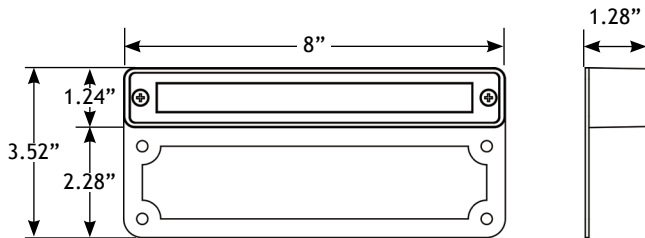

Product Dimensions

Specifications

- ▶ Construction: Brass
- ▶ Finish: Bronze
- ▶ Lead Wire: 18AWG
- ▶ Mounting (included): mounting plate with 4 screw holes
- ▶ Lens: Frosted lens
- ▶ Light Source (sold separately): Bi-pin (LED or Halogen)
- ▶ Operating Voltage: 12VAC
- ▶ Powered by: AMP's Low Voltage Transformer