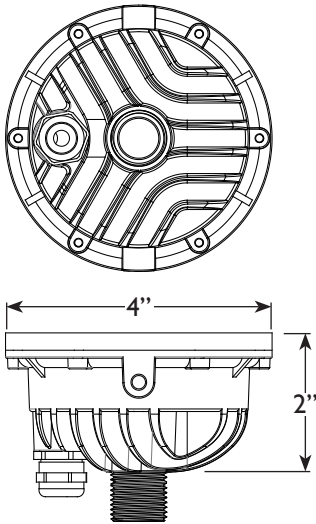

This single-source integrated LED in-grade light is the first of the premium HydraPro™ series to offer powerful, vivid RGBW color-changing capabilities. The fixture ships set at 100% light output with 2700K color temperature. Color modes and 10-step dimming options are unlocked using the AMP[®] ONE RGBW Remote Control (only one remote control is required to control AMP[®] ONE RGBW fixtures). Includes interchangeable optics - 60° lens pre-installed and 38° lens included separately. Fully-submersible well light constructed of durable cold forged brass with various glare guard options available. Glare guard options include: shielded, grated, and beacon. Backed by the AMP[®]'s Hassle-Free Lifetime Warranty.

Product Dimensions

Features & Benefits

- ▶ Cold Forged brass faceplate for maximum durability.
- ▶ Raised lens to prevent water from puddling.
- ▶ Pressure fit gasket (must be tightened in a star pattern).
- ▶ Completely water tight & fully submersible.
- ▶ Water tight wire gland.
- ▶ Efficient heat dissipation.
- ▶ These in-grade lights have 3 additional styles of faceplates to choose from: beacon, shielded, and grated (sold separately)
- ▶ RGBW available with remote sold separately.
- ▶ Comes with 60° optic pre-installed (38° available separately)

Specifications

- ▶ **Construction:** Solid Cast Brass
- ▶ **Finish:** Bronze
- ▶ **Lead Wire:** 18AWG
- ▶ **Mounting:** 9" Hammer Stake
- ▶ **Lens:** Clear flat glass
- ▶ **Torque Setting:** 1.5 ft. lbs
- ▶ **Powered by:** AMP's Low Voltage Transformer
- ▶ **CCT for White Color:** 2700K
- ▶ **Beam Angle:** 60° (38° available separately)
- ▶ **Lumens:** 650lm @ 100%
- ▶ **Power Consumption:**
 - 100% - 12w
 - 90% - 11w
 - 80% - 10.5w
 - 70% - 10w
 - 60% - 9.5w
 - 50% - 9w
 - 40% - 7w
 - 30% - 5w
 - 20% - 4w
 - 10% - 2w