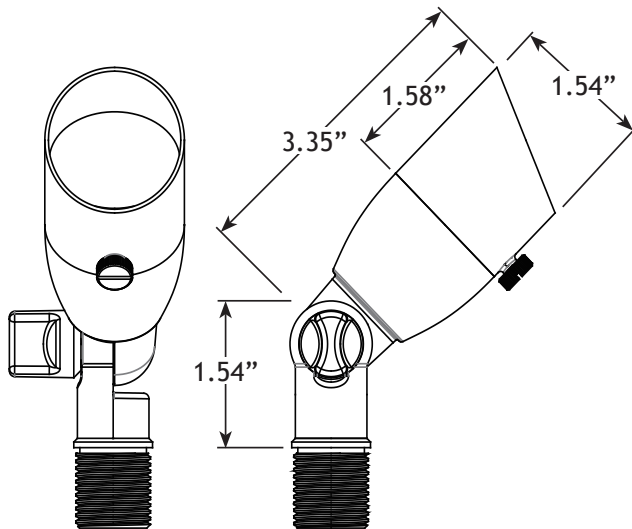

#### Product Description

The VOLT® Jolt Mini Brass Spotlight is a professional-quality miniature directional light. The compact size is ideal for niche applications such as garden planters, small garden beds, and smaller landscape or architectural features. Constructed of solid cast brass with an antique bronze finish, this fixture is designed for longevity and long-term beauty. Featuring a pressure fit glass lens with a built-in glare guard, MR11 LED bulbs are quick and easy to install and additional glare control is provided. The size and toolless adjustability of this fixture makes it an ideal choice when a small discrete light source is needed - backed by VOLT®'s Lifetime Warranty.

#### Product Dimensions

#### Specifications

- ▶ **Construction:** Brass
- ▶ **Finish:** Bronze
- ▶ **Lead Wire:** 18AWG
- ▶ **Mounting:** VOLT® Hub Stake
- ▶ **Lens:** Clear Flat Glass
- ▶ **Light Source (sold separately):** MR11 (LED or Halogen)
- ▶ **Operating Voltage:** 12VAC
- ▶ **Powered by:** VOLT's Low Voltage Transformer