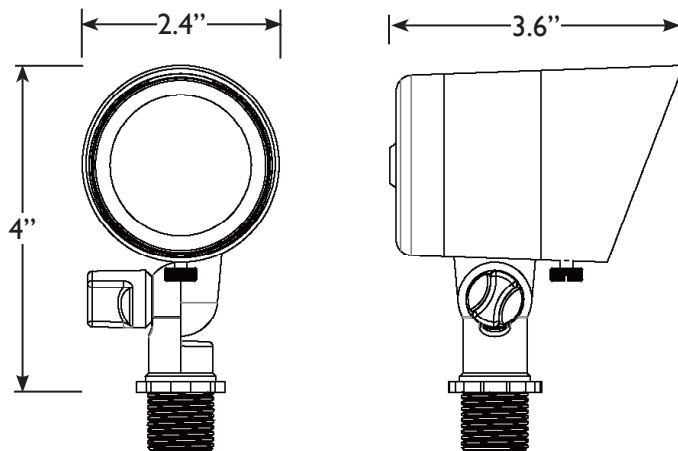

PRODUCT SPECIFICATIONS

Project Name _____ Date _____

Type or Model _____ Qty _____

VOLT® Low Voltage Landscape Lighting

VOLT® Multi-Flux Integrated LED Brass Spotlight (Bronze) - VAL-2011-BBZ

Product Description

The VOLT® Multi-Flux Integrated LED Brass Spotlight is specially designed for convenient manual dimming. With a built-in push button, this integrated LED spotlight can easily be dimmed in 5 stages (20% intervals) - no remote control is required. The manual dimming allows for setting the ideal illumination level based on the intended application. Constructed of solid brass with an antique bronze finish for a lifetime of durability and beauty. Features toolless adjustability for easy installation and fine-tuning. Backed by VOLT®'s Lifetime Warranty.

Product Dimensions

Specifications

- **Construction:** Brass
- **Finish:** Bronze
- **Lead Wire:** 18AWG
- **Mounting:** VOLT® 10" Hammer® Stake with wire slot
- **Lens:** Clear Flat Glass
- **Beam Angle:** 60°
- **Operating Voltage:** 12VAC
- **Powered by:** VOLT's Low Voltage Transformer
- **CCT:** 2700K
- **Energy Consumption (watts):** 11w @ 100%
- **Lumens**
 - 100%: 750lm
 - 80%: 625lm
 - 60%: 525lm
 - 40%: 345lm
 - 20%: 175lm

Features & Benefits

- Solid Brass Construction.
- 5-Stage dimming capabilities with a push button (100%, 80%, 60%, 40%, and 20%)
- Pre-aged finish - a natural patina that does not corrode.
- Silicone plug at lead wire exit prevents ground moisture and insects from entering luminaire through the stem.
- Designed for toolless adjustments.
- Extra-long (1-inch) strip resistant threading and solid brass locknut provide superior mounting stability.
- Heavy duty adjustable knuckle and adjustable glare guard allows light to be precision aimed.