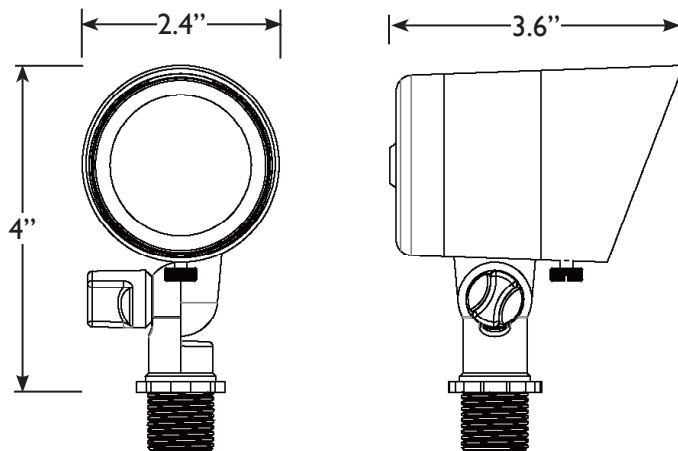

PRODUCT SPECIFICATIONS

Project Name _____ Date _____

Type or Model _____ Qty _____

VOLT® Low Voltage Landscape Lighting

VOLT® Multi-Flux Integrated LED Brass Spotlight (Bronze) - VAL-2011-BBZ

Product Description

The VOLT® Multi-Flux Integrated LED Brass Spotlight is specially designed for convenient manual dimming. With a built-in push button, this integrated LED spotlight can easily be dimmed in 5 stages (20% intervals) - no remote control is required. The manual dimming allows for setting the ideal illumination level based on the intended application. Constructed of solid brass with an antique bronze finish for a lifetime of durability and beauty. Features toolless adjustability for easy installation and fine-tuning. Backed by VOLT®'s Lifetime Warranty.

Product Dimensions

Specifications

- **Construction:** Brass
- **Finish:** Bronze
- **Lead Wire:** 18AWG
- **Mounting:** VOLT® 10" Hammer® Stake with wire slot
- **Lens:** Clear Flat Glass
- **Beam Angle:** 60°
- **Operating Voltage:** 12VAC
- **Powered by:** VOLT's Low Voltage Transformer
- **CCT:** 2700K
- **Energy Consumption (watts):** 11w @ 100%
- **Lumens**
 - 100%: 750lm @ 11w
 - 80%: 625lm @ 7w
 - 60%: 525lm @ 5.5w
 - 40%: 345lm @ 3w
 - 20%: 175lm @ 1.5w

Features & Benefits

- Solid Brass Construction.
- 5-Stage dimming capabilities with a push button (100%, 80%, 60%, 40%, and 20%)
- Pre-aged finish - a natural patina that does not corrode.
- Silicone plug at lead wire exit prevents ground moisture and insects from entering luminaire through the stem.
- Designed for toolless adjustments.
- Extra-long (1-inch) strip resistant threading and solid brass locknut provide superior mounting stability.
- Heavy duty adjustable knuckle and adjustable glare guard allows light to be precision aimed.