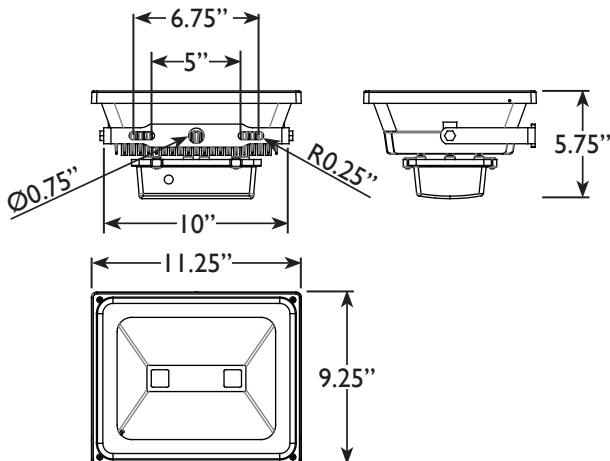

15W

30W

Dimensions

15W Floodlight

30W Floodlight

Features & Benefits

- ▶ Powder coated, die cast aluminum design with stainless steel hardware create a durable design.
- ▶ Dual yoke mounts to easily stand up
- ▶ Tempered glass lens is fully gasketed, to provide a tight fit against moisture.
- ▶ Instant illumination and restrike.
- ▶ IR remote works from 25' away.

Specifications

- ▶ **Construction:** Aluminum
- ▶ **Finish:** Bronze - powder coated
- ▶ **Mounting:** Dual Yoke Mount
- ▶ **Light Source:** Integrated LED
- ▶ **Operating Voltage:** 12 VAC
- ▶ **Color Temperature:** White - 3000K
- ▶ **Lumens:** 15W: 280-1500lm, 30W: 600-3000lm
- ▶ **Powered by:** VOLT's low voltage transformers