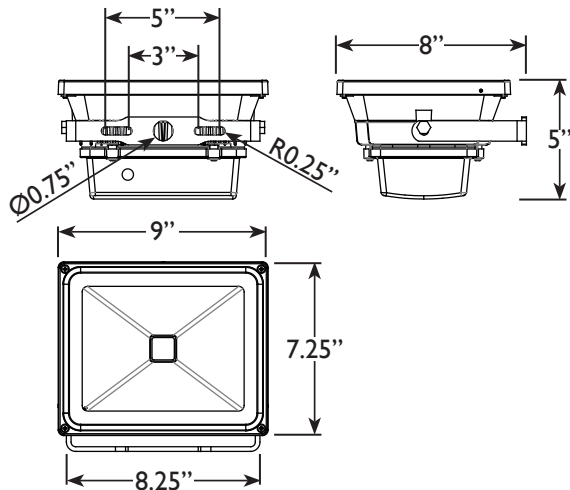

15W

30W

Dimensions

15W Floodlight

30W Floodlight

Features & Benefits

- ▶ Powder coated, die cast aluminum design with stainless steel hardware create a durable design.
- ▶ Dual yoke mounts to easily stand up
- ▶ Tempered glass lens is fully gasketed, to provide a tight fit against moisture.
- ▶ Instant illumination and restrike.
- ▶ IR remote works from 25' away.

Specifications

- ▶ **Construction:** Aluminum
- ▶ **Finish:** Bronze - powder coated
- ▶ **Mounting:** Dual Yoke Mount
- ▶ **Light Source:** Integrated LED
- ▶ **Operating Voltage:** 12 VAC
- ▶ **Color Temperature:** White - 3000K
- ▶ **Lumens:** 15W: 280-1500lm, 30W: 600-3000lm
- ▶ **Powered by:** VOLT's low voltage transformers