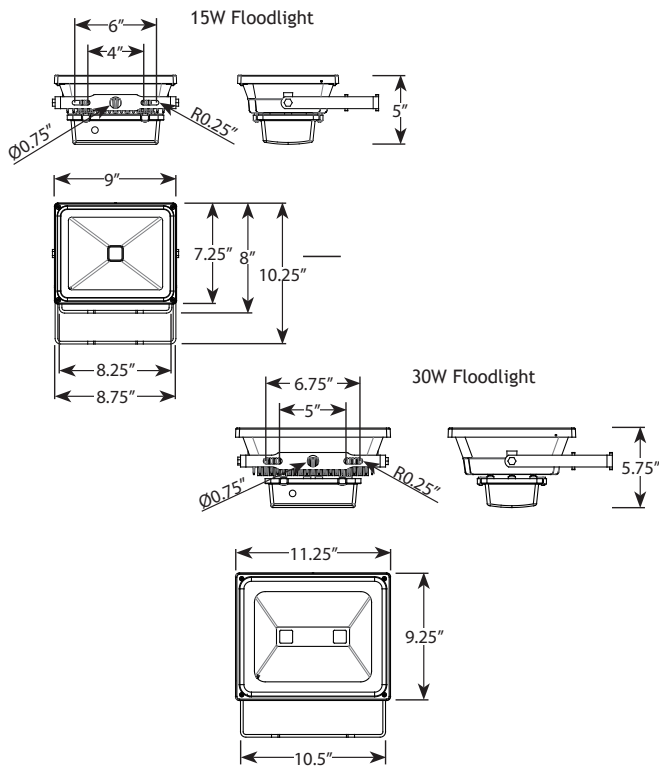

VOLT® Line Voltage Landscape Lighting

120V RGBW LED Flood Lights - VFL-450X-LI-ABZ

Product Description

VOLT®'s line of RGBW color-changing LED floodlights are designed for bright illumination with vivid, balanced colors of light. Each fixture utilizes powerful, efficient integrated LEDs. IR remote control capabilities allow for simple color changing and offer 10-step dimming option (remote control included). Ideal for adding color to expansive areas, or large landscape/architectural features. Available in low-voltage (12V) and line-voltage (120V) for larger/commercial applications.

Dimensions

Features & Benefits

- ▶ Powder coated, die cast aluminum design with stainless steel hardware create a durable design.
- ▶ Dual yoke mounts to easily stand up
- ▶ Tempered glass lens is fully gasketed, to provide a tight fit against moisture.
- ▶ Instant illumination and restrike.
- ▶ Comes with a plug at the end making it easy to move around
- ▶ IR remote works from 25' away

Specifications

- ▶ **Construction:** Aluminum
- ▶ **Finish:** Bronze
- ▶ **Lead Wire:** 18AWG
- ▶ **Lens:** Clear lens
- ▶ **Light Source:** Integrated LED
- ▶ **Lumens:** 15W:3000K-1500-225lm, 30W:3000K-3000-450lm
- ▶ **CCT:** White- 3000K
- ▶ **Operating Voltage:** 120 VAC