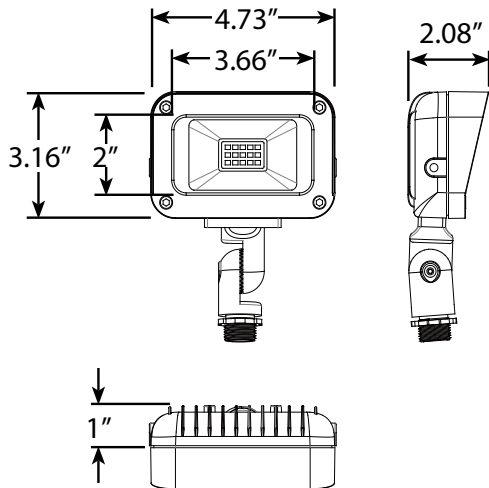

### Dimensions

120VAC, 10W

### Specifications

- ▶ **Construction:** Aluminum
- ▶ **Finish:** Bronze
- ▶ **Mounting:** Knuckle Mount
- ▶ **Light Source:** Integrated LED
- ▶ **Watts:** 10W
- ▶ **Operating Voltage:** 120 VAC
- ▶ **Color Temperature:** 4000K
- ▶ **Lifetime:** 40,000 hours
- ▶ **Lumens:** 1200
- ▶ **Beam Angle:** 120°
- ▶ **CRI:** >81