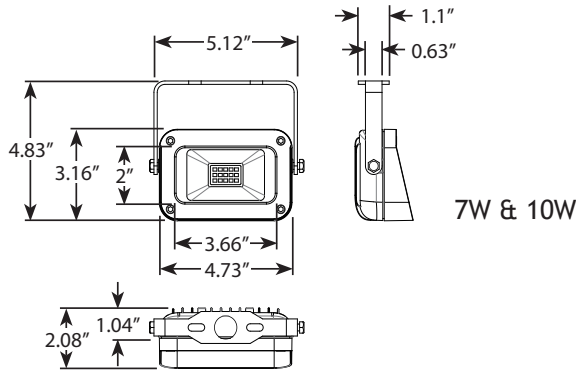

7W & 10W

30W

Dimensions

7W & 10W

30W

Features & Benefits

- ▶ Powder coated, die cast aluminum design with stainless steel hardware create a durable design.
- ▶ Multiple mounting options.
- ▶ Tempered glass lens is fully gasketed, to provide a tight fit against moisture.
- ▶ Sleek Design with built in heat sink for better thermal management.
- ▶ Instant illumination.

Specifications

- ▶ **Construction:** Aluminum
- ▶ **Finish:** Bronze - powder coated
- ▶ **Mounting:** Yoke Mount
- ▶ **Light Source:** Integrated LED
- ▶ **Operating Voltage:** 12 VAC
- ▶ **Color Temperature:** 3000K
- ▶ **Lifetime:** 40,000 hours
- ▶ **Lumens:** 7W: 700, 10W: 950, 30W: 2800
- ▶ **Watts:** 7W, 10W, 30W
- ▶ **Powered by:** VOLT's low voltage transformers