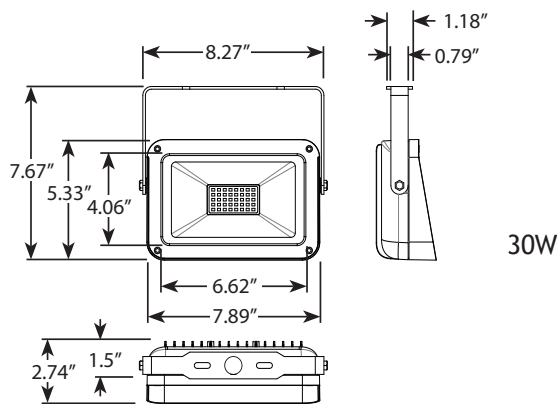

VOLT® Low Voltage Landscape Lighting

VOLT® LED Flood Light with Yoke Mount- VFL-451X

Product Description

12V Floodlights with high lumen outputs and ultra-wide beam angles. Ideal for expansive areas, large features, and uplighting tree canopies. The fixtures feature powerful, efficient integrated LED light sources. Super-durable powder-coated bronze finish for durability and to blend into the landscape. Tempered glass lens is fully sealed with a long-life gasket to provide a tight fit against moisture intrusion. New frosted lenses create balanced blending of light outputs and offer added glare protection.

7W & 10W

30W

Dimensions

7W & 10W

30W

Features & Benefits

- ▶ Powder coated, die cast aluminum design with stainless steel hardware create a durable design.
- ▶ Multiple mounting options.
- ▶ Tempered glass lens is fully gasketed, to provide a tight fit against moisture.
- ▶ Sleek Design with built in heat sink for better thermal management.
- ▶ Instant illumination.

Specifications

- ▶ **Construction:** Aluminum
- ▶ **Finish:** Bronze - powder coated
- ▶ **Mounting:** Yoke Mount
- ▶ **Light Source:** Integrated LED
- ▶ **Operating Voltage:** 12 VAC
- ▶ **Color Temperature:** 3000K
- ▶ **Lifetime:** 40,000 hours
- ▶ **Lumens:** 7W: 700, 10W: 950, 30W: 2800
- ▶ **Watts:** 7W, 10W, 30W
- ▶ **Powered by:** VOLT's low voltage transformers