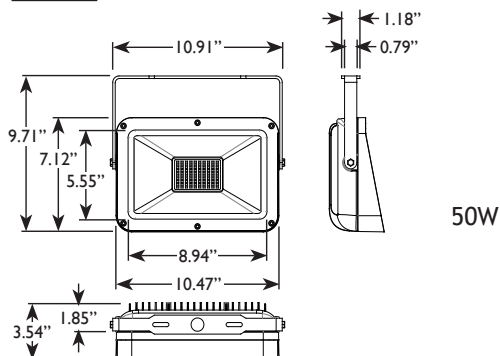

### Dimensions

7W & 10W

30W

50W

### Specifications

- ▶ **Construction:** Aluminum
- ▶ **Finish:** Bronze - powder coated
- ▶ **Mounting:** Yoke Mount
- ▶ **Light Source:** Integrated LED
- ▶ **Operating Voltage:** 12 VAC
- ▶ **Color Temperature:** 3000K
- ▶ **Lifetime:** 40,000 hours
- ▶ **Lumens:** 7W: 700, 10W: 950, 30W: 2800, 50W: 4500
- ▶ **Watts:** 7W, 10W, 30W, 50W
- ▶ **Powered by:** VOLT's low voltage transformers