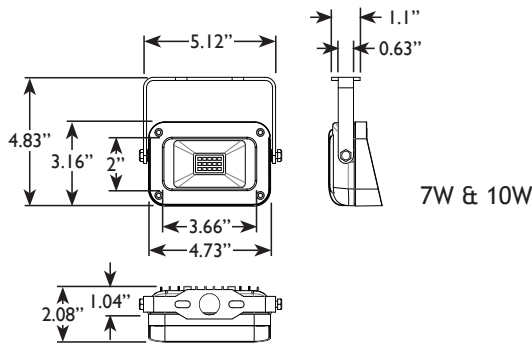

### Dimensions

7W & 10W

30W

50W

### Specifications

- ▶ **Construction:** Aluminum
- ▶ **Finish:** Bronze - powder coated
- ▶ **Mounting:** Yoke Mount
- ▶ **Light Source:** Integrated LED
- ▶ **Operating Voltage:** 12 VAC
- ▶ **Color Temperature:** 3000K
- ▶ **Lifetime:** 40,000 hours
- ▶ **Lumens:** 7W: 700, 10W: 950, 30W: 2800, 50W: 4500
- ▶ **Watts:** 7W, 10W, 30W, 50W
- ▶ **Powered by:** VOLT's low voltage transformers