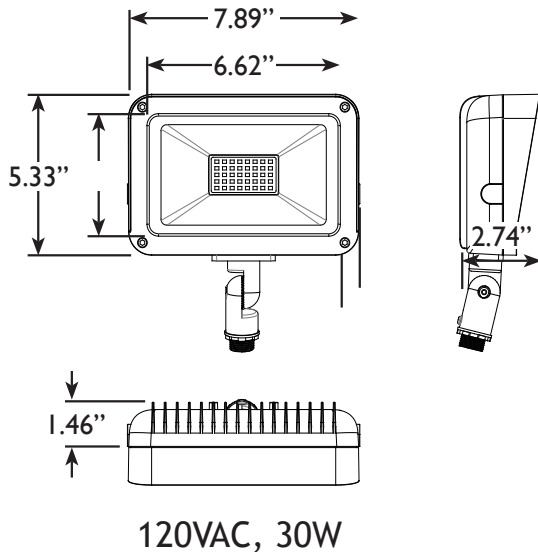

VOLT® Line Voltage Landscape Lighting

VOLT® 120V LED Flood Light with Knuckle- VFL-451X-LI-ABZ

Product Description

VOLT®'s newest line of 120 Volt LED flood lights offer the same efficient, high-powered illumination as before, now in a more compact design. Made from die-cast aluminum with stainless steel screws, each of the high powered flood lights features an integrate LED with a very wide 120° beam angle. Fully adjustable locking knuckle so you can always get the angle you need and keep it there. The newly frosted glass lens is fully gasketed in order to provide a tight fit against moisture, and helps to create balanced blending of light outputs while also offering added glare protection.

Dimensions

Specifications

- ▶ **Construction:** Aluminum
- ▶ **Finish:** Bronze
- ▶ **Mounting:** Knuckle Mount
- ▶ **Light Source:** Integrated LED
- ▶ **Operating Voltage:** 120 VAC
- ▶ **Color Temperature:** 4000K
- ▶ **Lifetime:** 40,000 hours
- ▶ **Lumens:** 3000
- ▶ **Beam Angle:** 120°
- ▶ **CRI:** >81