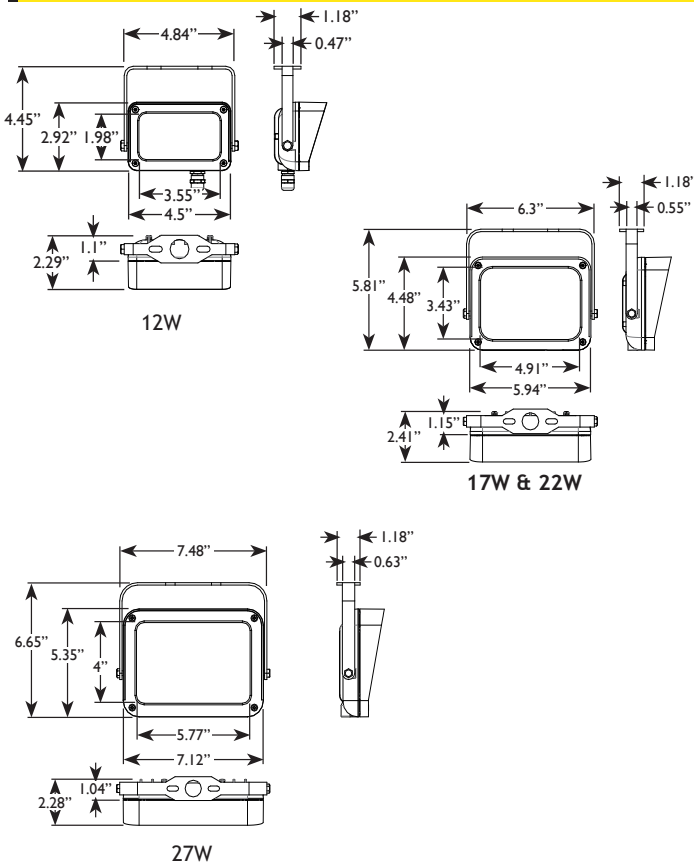

VOLT® Low Voltage Landscape Lighting

VOLT® LED Brass Flood Light with Yoke Mount- VFL-45XX-BBZ

Product Description

The industry's first brass series of commercial style low-voltage LED flood lights. Compared to traditional aluminum flood lights, VOLT®'s brass flood lights allow for much slimmer body designs while still offering high lumen outputs and ultra-wide beam angles. Ideal for expansive areas, large features, and up-lighting tree canopies. The fixtures feature powerful, efficient integrated LED light sources. Super-durable solid brass constructions with beautiful bronze finish to blend into any landscape. Tempered glass lenses are fully sealed with long-life gaskets to provide a tight fit against moisture intrusion. Frosted lenses create balanced blending of light outputs and offer added glare protection. Backed by a Lifetime Warranty.

12W

17W & 22W

27W

Dimensions

Features & Benefits

- ▶ Solid Brass Construction
- ▶ Pre-aged finish- a natural patina that does not corrode
- ▶ Multiple mounting options.
- ▶ Tempered glass lens is fully gasketed, to provide a tight fit against moisture.
- ▶ Sleek Design with built in heat sink for better thermal management.
- ▶ Instant illumination.

Specifications

- ▶ **Construction:** Brass
- ▶ **Finish:** Bronze
- ▶ **Mounting:** Yoke Mount
- ▶ **Light Source:** Integrated LED
- ▶ **Operating Voltage:** 12 VAC
- ▶ **Color Temperature:** 3000K
- ▶ **CRI:** >82
- ▶ **Lifetime:** 40,000 hours
- ▶ **Lumens:** 12W: 1000, 17W: 1500, 22W: 2000, 27w: 2500
- ▶ **Watts:** 12w, 17w, 22w, 27w
- ▶ **Powered by:** VOLT's low voltage transformers