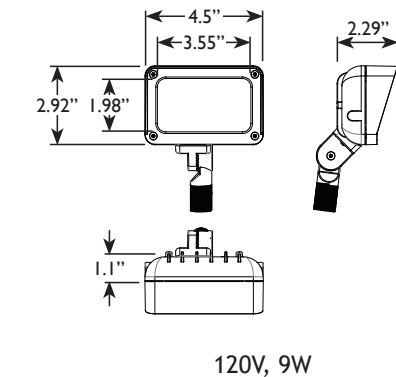

9W

17W

Dimensions

120V, 9W

120V, 17W

Features & Benefits

- ▶ Solid Brass Construction
- ▶ Pre-aged finish- a natural patina that does not corrode
- ▶ Tempered glass lens is fully gasketed, to provide a tight fit against moisture.
- ▶ Sleek Design with built in heat sink for better thermal management.
- ▶ Instant illumination.

Specifications

- ▶ **Construction:** Brass
- ▶ **Finish:** Bronze
- ▶ **Mounting:** Knuckle Mount
- ▶ **Light Source:** Integrated LED
- ▶ **Operating Voltage:** 120VAC
- ▶ **Color Temperature:** 4000K
- ▶ **CRI:** >82
- ▶ **Lifetime:** 40,000 hours
- ▶ **Lumens:** 9W: 1000 lm, 17W: 2000 lm
- ▶ **Watts:** 9w, 17w