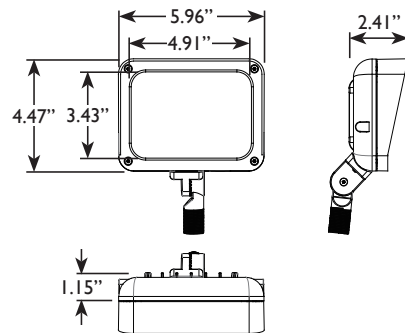

9W

17W

Dimensions

120V, 9W

120V, 17W

Features & Benefits

- ▶ Solid Brass Construction
- ▶ Pre-aged finish- a natural patina that does not corrode
- ▶ Tempered glass lens is fully gasketed, to provide a tight fit against moisture.
- ▶ Sleek Design with built in heat sink for better thermal management.
- ▶ Instant illumination.

Specifications

- ▶ **Construction:** Brass
- ▶ **Finish:** Bronze
- ▶ **Mounting:** Knuckle Mount
- ▶ **Light Source:** Integrated LED
- ▶ **Operating Voltage:** 120VAC
- ▶ **Color Temperature:** 4000K
- ▶ **CRI:** >82
- ▶ **Lifetime:** 40,000 hours
- ▶ **Lumens:** 9W: 1000 lm, 17W: 2000 lm
- ▶ **Watts:** 9w, 17w