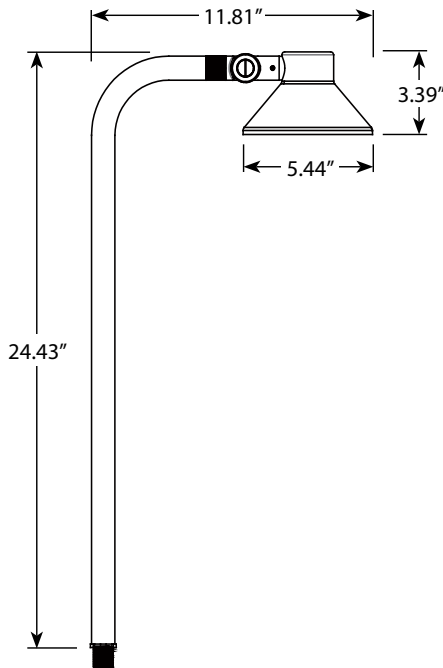

VOLT® Low Voltage Landscape Lighting

VPL-1048-BBZ- G2 Arch Brass Path & Area Light (Bronze)

Product Description

Now with extra adjustability, VOLT®'s second generation Arch Path & Area Light is a low-voltage outdoor light ideal for illuminating walkways, patios, driveways, and area lighting. Constructed of solid brass with an attractive bronze finish and a classic curved design. The spun brass shade has white enamel inside for maximum reflection and light/lumen output. Utilizes LED G4 Bi-Pin bulbs with a frosted glass globe for added protection for the bulb and diffused illumination. Built with premium internal components to ensure durability and longevity, and backed by a Lifetime Warranty.

Product Dimensions

Specifications

- ▶ Construction: Brass
- ▶ Finish: Bronze
- ▶ Lead Wire: 4' 18AWG
- ▶ Mounting: 10" Hammer Stake
- ▶ Light Source: VOLT's LED Bi-Pin Lamp
- ▶ Operating Voltage: 11-15V
- ▶ Powered by: VOLT's Low Voltage Transformer