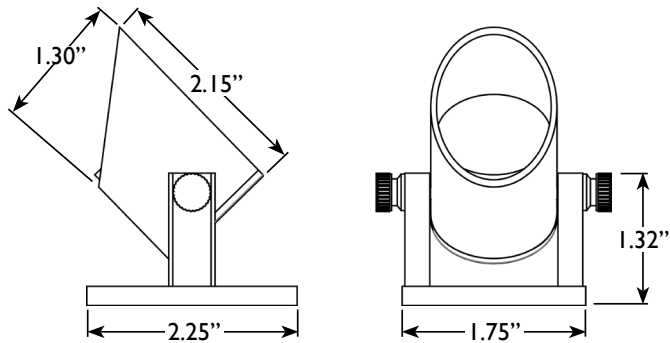

VOLT® Low Voltage Landscape Lighting

VOLT® Mini Brass LED Underwater Pond Light (set of 3)

Product Description

VOLT® Mini Brass LED Underwater Pond Light features a 3-set of miniature underwater lights permanently wired together for fast and easy installation. The set is ideal for ponds and fountains. The low profile of these fixtures makes them ideal for shallow water (3" or more) - such as is found in middle or upper levels of fountains.

The compact fixture housings are constructed of solid cast brass with antique bronze finish. These are professional-quality fixtures with a lifetime warranty.

Product Dimensions

Features & Benefits

- ▶ Three miniature LED fixtures permanently wired together for fast and easy installation.
- ▶ Cast brass construction with antique bronze finish for longevity and beauty.
- ▶ Non-skid rubber pads prevent fixtures from moving.
- ▶ May be installed in very shallow water (3" or more).
- ▶ Each fixture features an Integrated LED with a 100 lumen output and 2700K warm white color temperature.
- ▶ Fully brass fixture for underwater longevity. No plastic thumb screws that will break down over time.

Specifications

- ▶ **Construction:** Brass
- ▶ **Finish:** Bronze
- ▶ **Lead Wire:** 18' lead wire to first fixture, 8' wire to second fixture, 8' wire to third fixture, 18AWG
- ▶ **Mounting:** Non-skid rubber pads prevent fixtures from moving
- ▶ **Lens:** Clear Flat Glass
- ▶ **Light Source:** Integrated LED
- ▶ **Operating Voltage:** 8-16 VAC
- ▶ **Powered by:** VOLT's Low Voltage Transformer