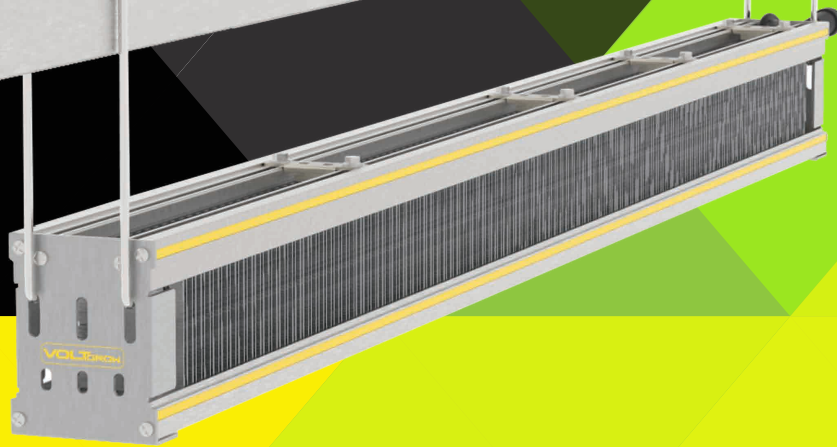

SKY SERIES

VOLTGROW®

VOLTGROW.COM

813.978.3700

GROW@VOLTLIGHTING.COM

Instagram Facebook @VOLTGROW

SKY 630F
630W

DIMENSIONS

DRIVER

WEIGHT: 5.4lbs(2.46kg)

5.75" (146mm)

FIXTURE

WEIGHT: 14 lbs (6.35kg)

2.75" (69mm)

TOP VIEW

BOTTOM VIEW

3.57" (90mm)

42.15" (1070mm)

3.57" (90mm)

2.75" (69mm)

FULL SPECIFICATIONS & SPECTRUM PROFILE GRAPH

	120V	240V	277V	347V	400V	480V
WATTAGE	650W	637W	635W	628W	631W	630W
AMPERAGE	5.4A	2.7A	2.4A	1.8A	1.6A	1.3A
PPF ($\mu\text{mol} / \text{s}$)	1745	1738	1732	1694	1694	1702
EFFICACY ($\mu\text{mol} / \text{J}$)	2.68	2.72	2.72	2.69	2.68	2.69