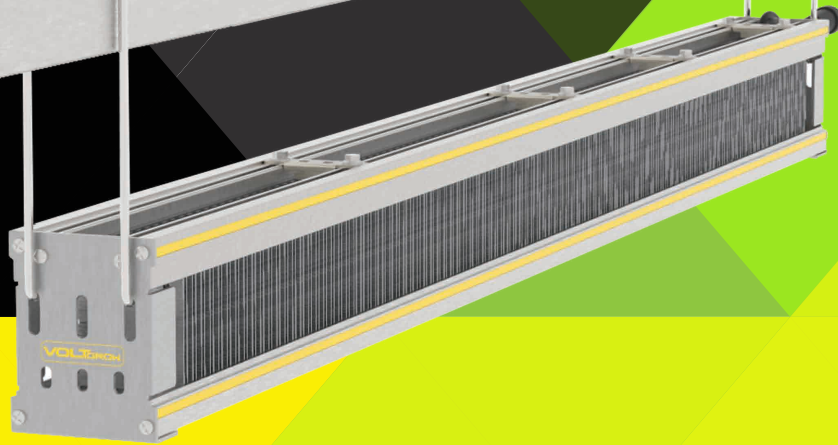

SKY SERIES

VOLTGROW®

VOLTGROW.COM

813.978.3700

GROW@VOLTLIGHTING.COM

Instagram Facebook @VOLTGROW

SKY 630R
630W

DIMENSIONS

DRIVER

WEIGHT: 5.4lbs(2.46kg)

FIXTURE

WEIGHT: 14 lbs (6.35kg)

2.75" (69mm)

TOP VIEW

BOTTOM VIEW

3.57" (90mm)

42.15" (1070mm)

2.75" (69mm)

FULL SPECIFICATIONS & SPECTRUM PROFILE GRAPH

	120V	240V	277V	347V	400V	480V
WATTAGE	643W	633W	595W	653W	657W	662W
AMPERAGE	5.4A	2.7A	2.2A	1.9A	1.6A	1.4A
PPF ($\mu\text{mol} / \text{s}$)	2058	2107	2086	2191	2199	2182
EFFICACY ($\mu\text{mol} / \text{J}$)	3.19	3.32	3.5	3.35	3.34	3.29