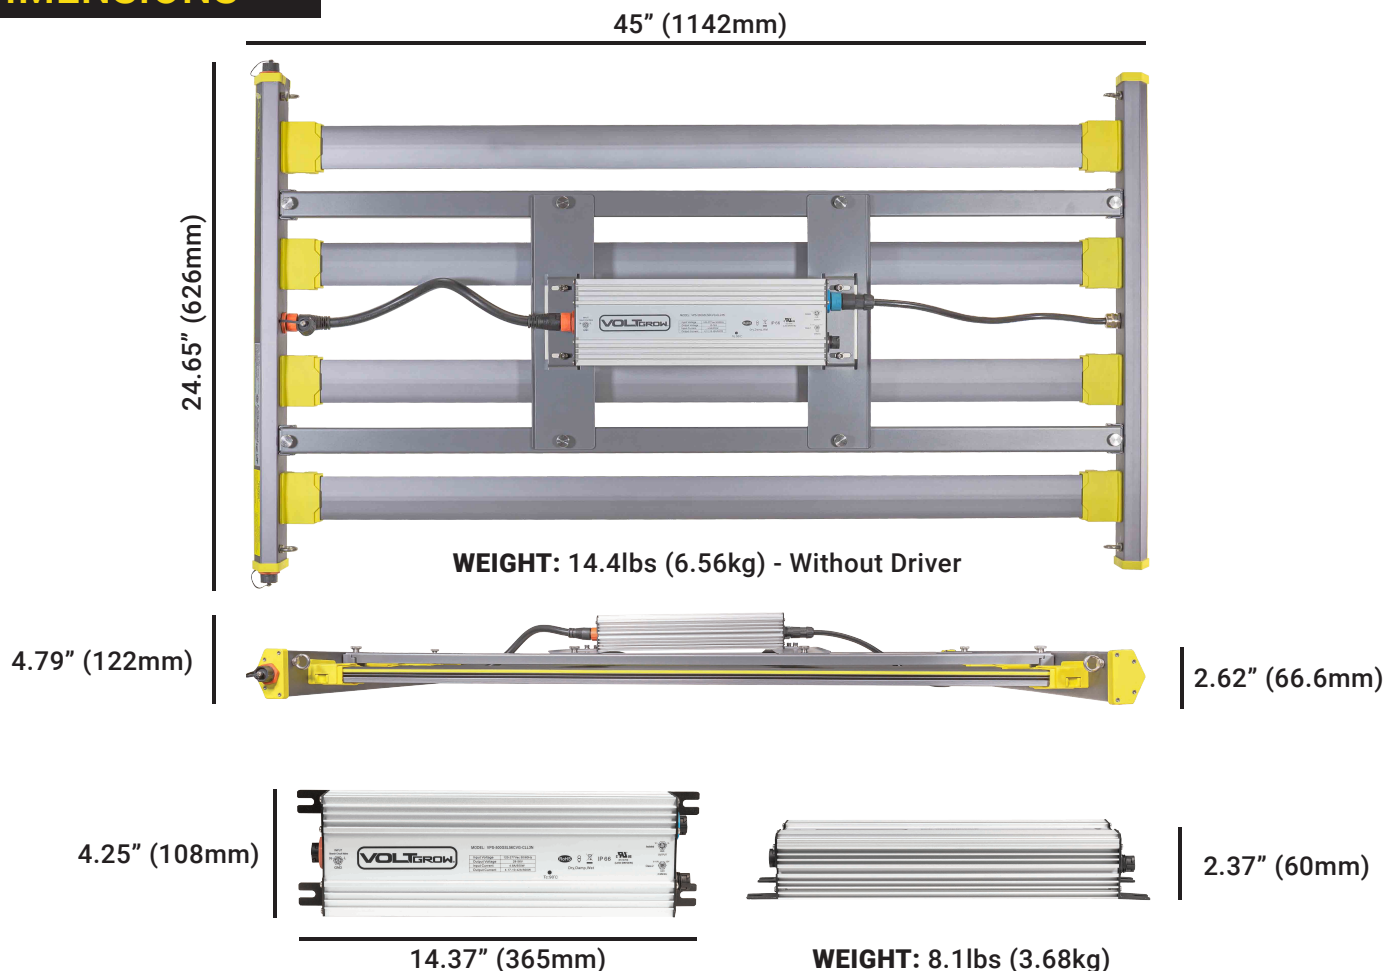

STORM SERIES

VOLT GROW

VOLTGROW.COM

813.978.3700

GROW@VOLTLIGHTING.COM

Instagram Facebook @VOLTGROW

STORM 4
440W

DIMENSIONS

FULL SPECIFICATIONS & SPECTRUM PROFILE GRAPH

	120V	240V	277V	347V	400V	480V
WATTAGE	464W	453W	451W	457W	456W	455W
AMPERAGE	3.8A	1.9A	1.7A	1.3A	1.1A	0.9A
PPF ($\mu\text{mol} / \text{s}$)	1289	1281	1281	1289	1282	1280
EFFICACY ($\mu\text{mol} / \text{J}$)	2.77	2.82	2.84	2.82	2.81	2.81

LIGHT SOURCE	LED Chips
HEAT OUTPUT	1350 BTU
LIFE EXPECTANCY	50,000 Hours +
DIMMING	0-10V
POWER FACTOR	$\leq 95\%$
CERTIFICATIONS	IP66 ETL UL8800 DLC 2.1
WARRANTY	5 YEARS