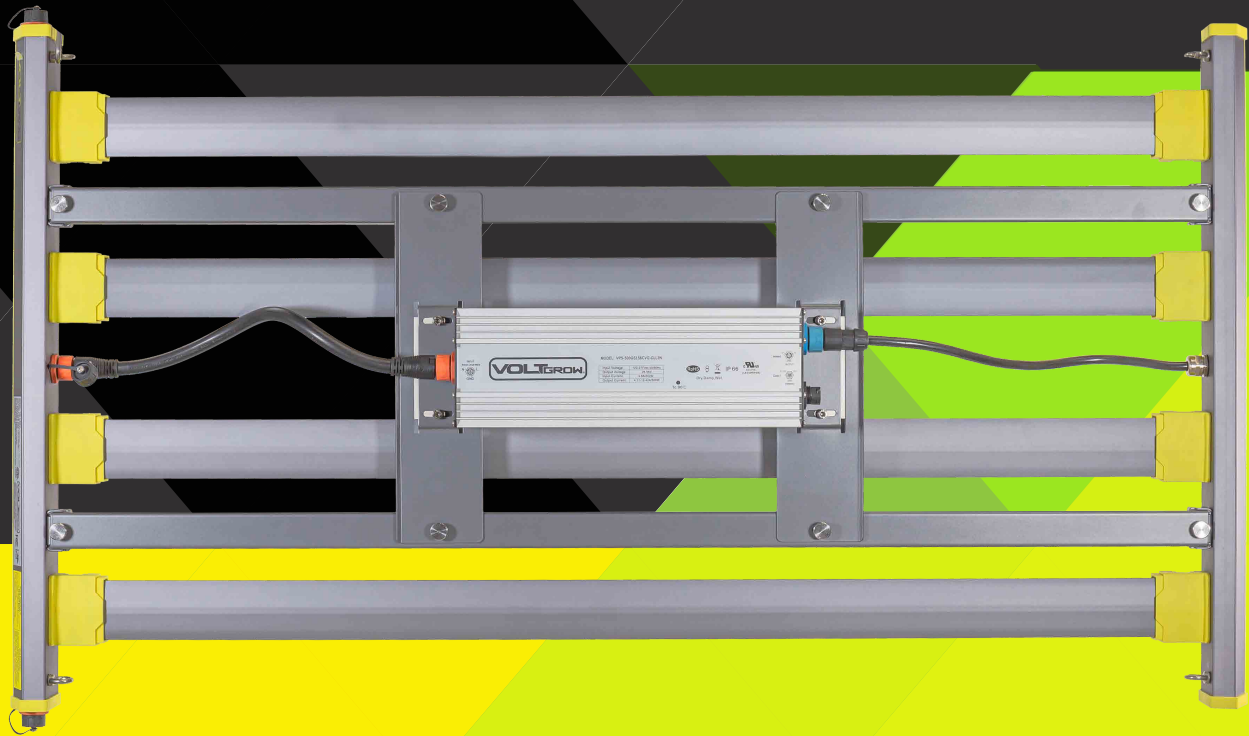

STORM SERIES

VOLT GROW

VOLTGROW.COM

813.978.3700

GROW@VOLTLIGHTING.COM

Instagram Facebook @VOLTGROW

STORM 4
440W

DIMENSIONS

FULL SPECIFICATIONS & SPECTRUM PROFILE GRAPH

	120V	240V	277V	347V	400V	480V
WATTAGE	464W	453W	451W	457W	456W	455W
AMPERAGE	3.8A	1.9A	1.7A	1.3A	1.1A	0.9A
PPF ($\mu\text{mol} / \text{s}$)	1289	1281	1281	1289	1282	1280
EFFICACY ($\mu\text{mol} / \text{J}$)	2.77	2.82	2.84	2.82	2.81	2.81

LIGHT SOURCE	LED Chips
HEAT OUTPUT	1350 BTU
LIFE EXPECTANCY	50,000 Hours +
DIMMING	0-10V
POWER FACTOR	$\leq 95\%$
CERTIFICATIONS	IP66 ETL UL8800 DLC 2.1
WARRANTY	5 YEARS