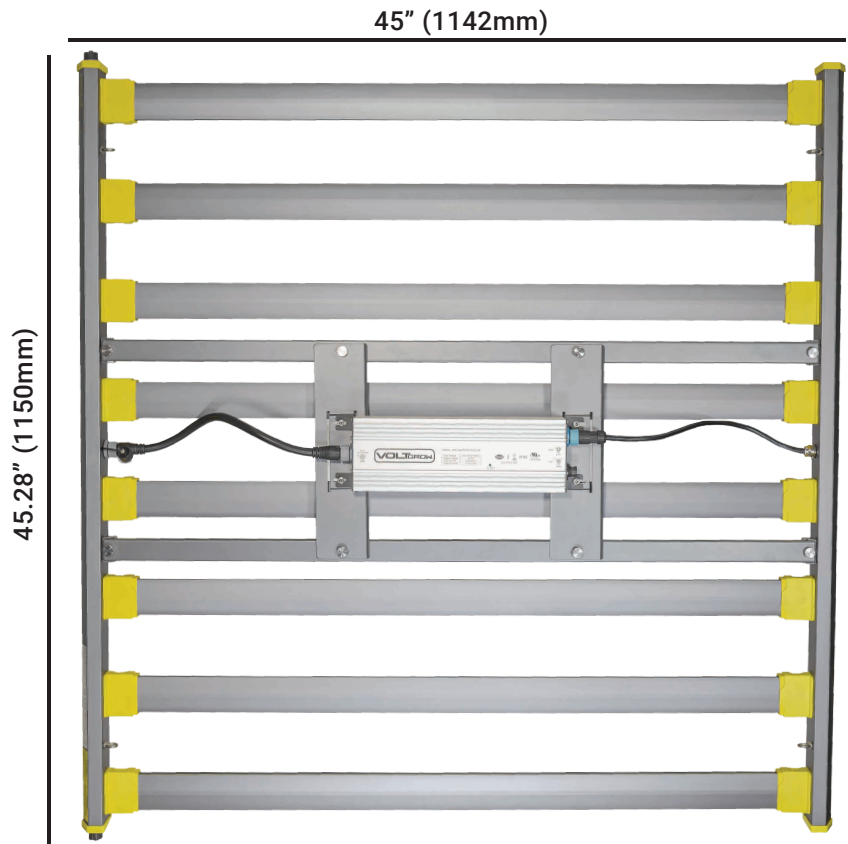

STORM SERIES

VOLTGROW®

VOLTGROW.COM

813.978.3700

GROW@VOLTLIGHTING.COM

Instagram Facebook @VOLTGROW

STORM 8
750W

DIMENSIONS

WEIGHT: 24.2lbs (10.97kg) - Without Driver

FULL SPECIFICATIONS & SPECTRUM PROFILE GRAPH

	120V	240V	277V	347V	400V	480V
WATTAGE	767W	749W	747W	765W	765W	769W
AMPERAGE	6.4A	3.2A	2.7A	2.2A	1.9A	1.7A
PPF ($\mu\text{mol} / \text{s}$)	2198	2188	2187	2241	2249	2278
EFFICACY ($\mu\text{mol} / \text{J}$)	2.86	2.92	2.92	2.92	2.94	2.96