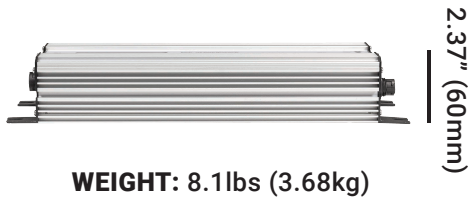

STORM SERIES

VOLTGROW®

VOLTGROW.COM

813.978.3700

GROW@VOLTLIGHTING.COM

Instagram Facebook @VOLTGROW

STORM 8
750W

DIMENSIONS

WEIGHT: 24.2lbs (10.97kg) - Without Driver

FULL SPECIFICATIONS & SPECTRUM PROFILE GRAPH

	120V	240V	277V	347V	400V	480V
WATTAGE	767W	749W	747W	765W	765W	769W
AMPERAGE	6.4A	3.2A	2.7A	2.2A	1.9A	1.7A
PPF ($\mu\text{mol} / \text{s}$)	2198	2188	2187	2241	2249	2278
EFFICACY ($\mu\text{mol} / \text{J}$)	2.86	2.92	2.92	2.92	2.94	2.96