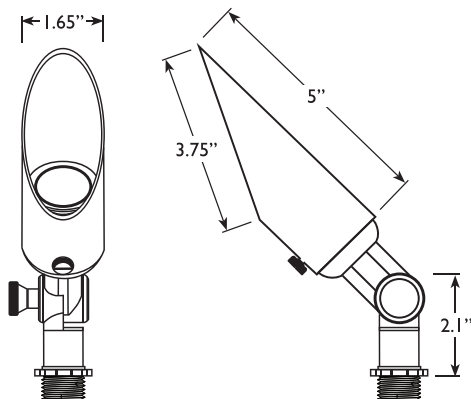

## Specifications

- **Construction:** Solid Cast Brass
- **Light Source:** LED MR11 (sold separately)
- **Lens:** Flat Clear Glass
- **Mounting:** Surface, Tree or Tripod Mount
- **Lead Wire:** 18 AWG Wire
- **Maximum Lamp Rating:** 20W
- **Operating Voltage Range:** 12V AC
- **Powered Supply:** VOLT's Low Voltage Transformer

## Product Dimensions