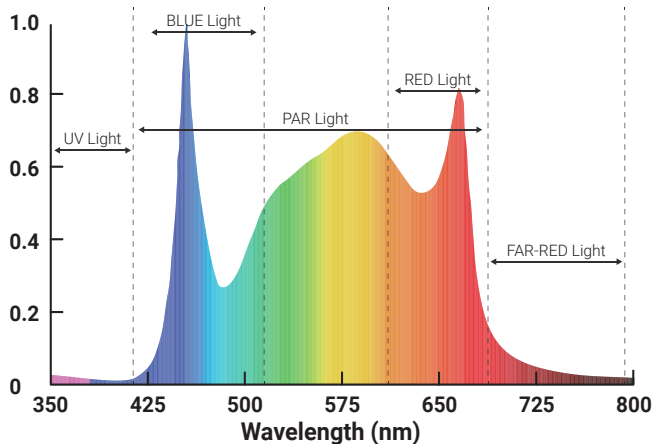

VOLT GROW®

Cutting-Edge LED Grow Lights for the Indoor Horticulture & Greenhouse Market

VL-1 SPECS:

PPF: 1220 $\mu\text{mol/s}$
 Wattage: 440W
 Efficacy: 2.8 $\mu\text{mol/J}$
 Warranty: 5 Years

- Built-in 0-10V Dimming with Remote Dimming Control Capability
- Dims to off, 0-100% in 1% increments
- Full Spectrum White Light using LED Chips
- All orders placed will ship same day

Spectrum Profile Graph

VL-1 Full-Cycle LED Grow Light

Light Source	LED Chips
PPF	1220 \pm 5%
Wattage	440W
Efficacy ($\mu\text{mol/J}$)	2.8 $\mu\text{mol/J}$
Heat Output (BTU)	1350BTU
Mounting Height	\geq 6" (15.2cm) Above Canopy
Input Voltage	100 - 277V
Life Expectancy	50000 Hours +
Certifications	IP65 & UL Listed
Warranty	5 Years

VL-1 PPF Maps

PPFD map for a 3'x3' area
 Average PPFD: 1080
 Mounting Height: 6 inches

PPFD map for a 4'x4' area
 Average PPFD: 865
 Mounting Height: 6 inches

PPFD map for a 5'x5' area
 Average PPFD: 459
 Mounting Height: 12 inches