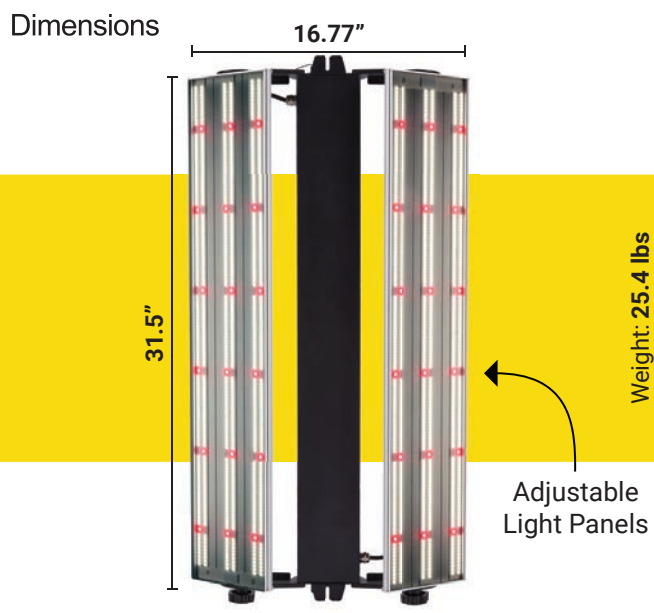

VOLT GROW®

Cutting-Edge LED Grow Lights for the Indoor Horticulture & Greenhouse Market

VL-1 SPECS:

PPF: 1220 $\mu\text{mol/s}$
 Wattage: 440W
 Efficacy: 2.8 $\mu\text{mol/J}$
 Warranty: 5 Years

- Built-in 0-10V Dimming with Remote Dimming Control Capability
- Dims to off, 0-100% in 1% increments
- Full Spectrum White Light using LED Chips
- All orders placed will ship same day

Spectrum Profile Graph

VL-1 Full-Cycle LED Grow Light

Light Source	LED Chips
PPF	1220 \pm 5%
Wattage	440W
Efficacy ($\mu\text{mol/J}$)	2.8 $\mu\text{mol/J}$
Heat Output (BTU)	1350BTU
Mounting Height	\geq 6" (15.2cm) Above Canopy
Input Voltage	100 - 277V
Life Expectancy	50000 Hours +
Certifications	IP65 & UL Listed
Warranty	5 Years

VL-1 PPF Maps

PPFD map for a 3'x3' area
 Average PPFD: 1080
 Mounting Height: 6 inches

PPFD map for a 4'x4' area
 Average PPFD: 865
 Mounting Height: 6 inches

PPFD map for a 5'x5' area
 Average PPFD: 459
 Mounting Height: 12 inches