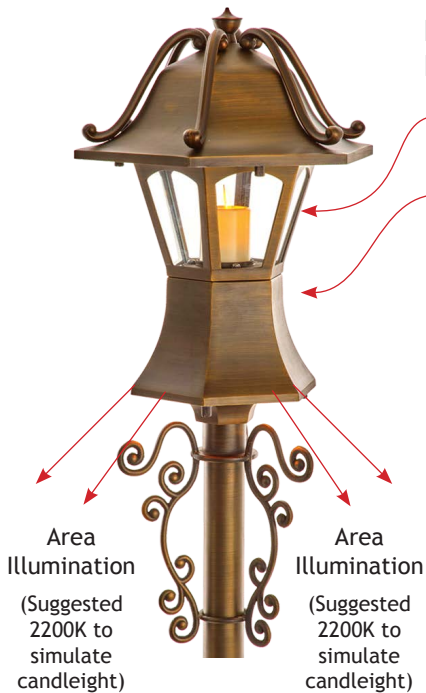

Product Name: VOLT® Coachman LED Path and Area Light

Product Code: VPL-1006-4-BBZ

## VOLT® Coachman™ LED Path and Area Light Unique Features & Benefits

The Only Coach Light to Recreate Candle Lighting Supplemented by Hidden General Area Illumination

- ▶ Ultra-realistic LED candle - powered through GU4 bi-pin connector (VOLT® exclusive).
- ▶ Hidden SCB LED lamp provides general area illumination - 16-foot diameter.
- ▶ Stands 62” tall to replace existing coach-style post lanterns.
- ▶ [Click here for the Coachman Video.](#)

VOLT® 12VAC Flameless LED Candle - with GU4 Bi-Pin Connector.

The VOLT® Coachman Light has the beauty of an historical candlelit lantern with a minimal light output in a horizontal direction. Yet, it provides general area illumination in a 16-foot diameter around the luminaire - due to the LED lamp hidden under the lantern.