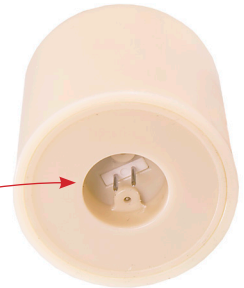

Product Name: VOLT® Coachman LED Path and Area Light

Product Code: VPL-1006-4-BBZ

## VOLT® Coachman™ LED Path and Area Light Unique Features & Benefits

The Only Coach Light to Recreate Candle Lighting Supplemented by Hidden General Area Illumination

- ▶ Ultra-realistic LED candle - powered through GU4 bi-pin connector (VOLT® exclusive).
- ▶ Hidden SCB LED lamp provides general area illumination - 16-foot diameter.
- ▶ Stands 62” tall to replace existing coach-style post lanterns.
- ▶ [Click here for the Coachman Video.](#)

VOLT® 12VAC Flameless LED Candle - with GU4 Bi-Pin Connector.

The VOLT® Coachman Light has the beauty of an historical candlelit lantern with a minimal light output in a horizontal direction. Yet, it provides general area illumination in a 16-foot diameter around the luminaire - due to the LED lamp hidden under the lantern.