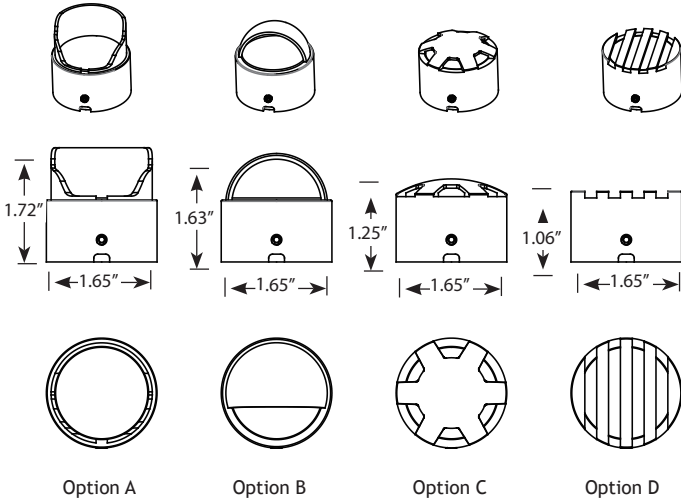

## Package Contents

A. (1) Glare Guard

C. (1) Filter

B. (1) Allen Key

## Product Dimensions

Glare Guard