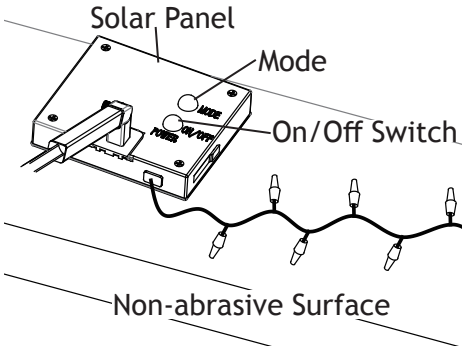

3 Test Solar Panel

Press the ON/OFF switch on the back of the solar panel while it is face down on a non-abrasive surface.

These solar lights have different settings, to change the settings use the MODE button on the back.