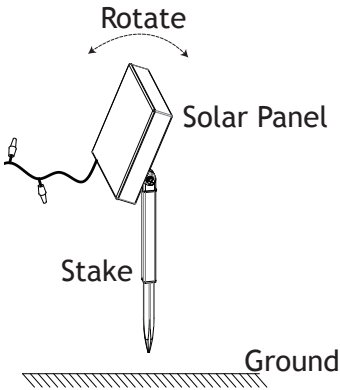

4 Install & Adjust Solar Panel Direction

Push the stake into the ground. Rotate the solar panel to the proper direction and lock it into place using the set screw.

5 Install the Lighting

Choose your location for installation and run the light wire around or through that location. Just be sure that you leave enough room for the panel to be in the sun at all times throughout day. Installing the panel in a dim or shady location can prevent your lights from fully charging.