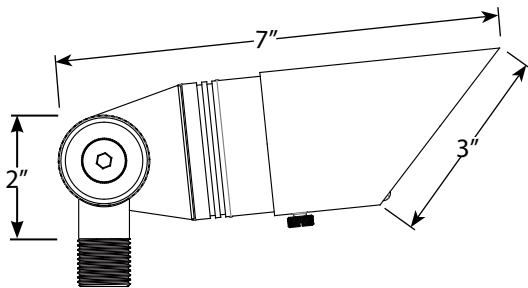

AMP® Low Voltage Landscape Lighting AggregatePro - AAL-1013-25-B-BZ

Product Description

The AggregatePro is a solid, cast brass spotlight that has combined all the best features of the VariantPro and PinnaclePro for a full range of spotlighting needs that will last a lifetime. Designed to accept the AMP® line of LED MR-16 lamps, this compact fixture is engineered for durability and a number of high-performance features.

Product Dimensions

Features & Benefits

- Solid Brass Construction.
- Pre-aged finish; no powder coating—just a natural patina that does not corrode.
- Beryllium copper socket - more corrosion resistant than copper.
- Toolless adjustable knuckle with 42 teeth to lock down tightly- this allows for tool or toolless adjustment.
- Water Tight Single Silicone O-Ring - keeps water from entering luminaire.
- Convex lens to help shed water.
- Extra large knuckle and adjustable glare guard allows light to be precision aimed.

Specifications

- Construction: Brass
- Finish: Bronze
- Lead Wire: 18AWG
- Mounting: 10" Hammer® Stake
- Lens: Clear Convex Glass
- Light Source (sold separately): MR16 Bulb
- Operating Voltage: 12VAC
- Powered by: AMP's Low Voltage Transformer

Warranty

Lifetime Warranty

Certifications