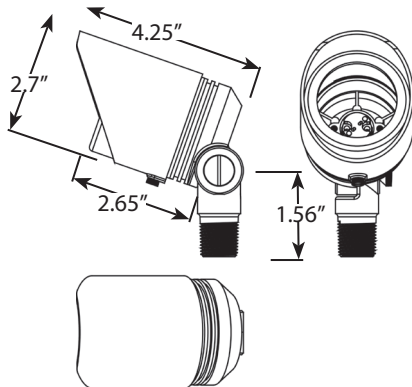

PRODUCT SPECIFICATIONS

AMP[®]

Project Name _____ Date _____

Type or Model _____ Qty _____

AMP[®] Low Voltage Landscape Lighting PinnaclePro MR16 Spotlight - AAL-1017-4-B-BZ

Product Description

The AMP[®] PinnaclePro MR16 Spotlight features a fully adjustable glare guard and knuckle; making it perfect for almost any uplighting application. The adjustable glare guard allows you to fine tune your landscape lighting effects within the application. This fixture; compatible with almost any halogen or LED MR16 bulb, allows you to create broad beam spread flood effects, narrow spread spot light effects, and almost any effect in between.

Product Dimensions

Features & Benefits

- ▶ Solid Cast Brass Construction.
- ▶ Pre-aged finish; just a natural patina that does not corrode.
- ▶ Beryllium copper socket - more corrosion resistant than copper.
- ▶ Silicone plug at lead wire exit prevents ground moisture and insects from entering luminaire through the stem.
- ▶ Water Tight Silicone O-Ring - keeps water from entering luminaire.
- ▶ Extra-long (1-inch) strip resistant threading and solid brass locknut provide superior mounting stability.
- ▶ Heavy duty adjustable knuckle and adjustable glare guard- allows light to be positioned.

Specifications

- ▶ **Construction:** Brass
- ▶ **Finish:** Bronze
- ▶ **Lead Wire:** 4' (standard) or 25' (optional) 18AWG
- ▶ **Mounting:** 10" Hammer[®] Stake with cutout for wire exit
- ▶ **Lens:** Clear Flat Lens
- ▶ **Light Source (sold separately):** MR16 (LED or Halogen)
- ▶ **Operating Voltage:** 12VAC
- ▶ **Powered by:** AMP's Low Voltage Transformer