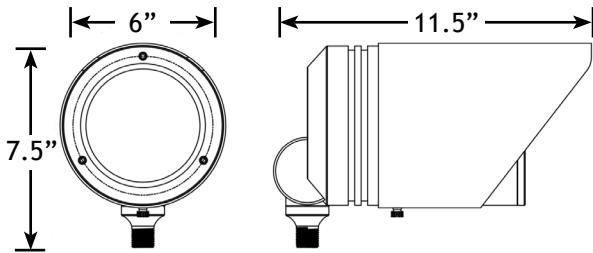

AMP® Line Voltage Landscape Lighting

AMP® Max PinnaclePro™ 120V (Lamp Ready) Spotlight

Product Description

The AMP® LED Max PinnaclePro 120V Lamp Ready Spotlights are modeled to the look of our flagship PinnaclePro Spotlights. With a fully adjustable glare guard not typically seen on line voltage spotlights; this fixture not only packs a punch, but delivers precision aiming as well. These feature a super sized body with a knuckle to match. Interlocking small teeth in the knuckle allow for a strong securely locked adjustment, but with the ability to fully aim the light as you wish.

They are also available as an integrated version as well, if desired.

Product Dimensions

Specifications

- ▶ Construction: Aluminum with black powder coated finish
- ▶ Light Source: PAR38 COB
- ▶ Coloring Rendering Index: >80
- ▶ Input Voltage: 120V 60Hz
- ▶ IP Rating: IP65
- ▶ Energy Star: Compliant